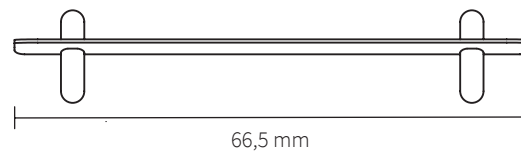

GEJST

NIVO LARGE

Böttcher & Kayser, 2019

Type Shelf

Variant G

Colours Black Ash Black

With its nordic expression, Nivo shelf Large G is subtle in its appearance and convincing in its simplicity.

Nivo is a minimalistic wall shelf designed by Böttcher & Kayser for Gejst. With no unnecessary details and only clean lines Nivo hangs lightly and elegantly on the wall.

Every component has been carefully thought out both in terms of design, form and function. There are no visible screws and the shelves are smoothly plugged in to the wooden poles, that have slits made exactly to fit.

Nivo shelf Large G shelf has the perfect size to exhibit the bigger things. The shelf is beautiful in every room of the home

GEJST

SPECIFICATIONS

Product category	Shelves
Item no.	20162
EAN code	5712731201629
Country of origin	Poland
Tarif	7326.90.60.00
Materials	Ash/ Aluminium
Colour	Black Ash Black
Product dimensions (H x W x L)	12 cm x 26,3 cm x 66,5 cm
Packaging dimensions (H x W x L)	6,8 cm x 26 cm x 70 cm
Product weight	2 kg
Max load	10 kg per shelf
Box Content	Screws, Plugs and Manual
Cleaning	Use a soft dry cloth to clean the product Do not use household cleaners.
