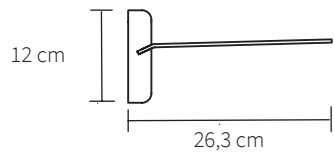

GEJST

NIVO LARGE

Böttcher & Kayser, 2019

Type Shelf

Variant G

Colours Black Ash Black

With its nordic expression, Nivo shelf Large G is subtle in its appearance and convincing in its simplicity.

Nivo is a minimalistic wall shelf designed by Böttcher & Kayser for Gejst. With no unnecessary details and only clean lines Nivo hangs lightly and elegantly on the wall.

Nivo shelf Large G shelf has the perfect size to exhibit the bigger things. The shelf is beautiful in every room of the home

GEJST

SPECIFICATIONS

Product category	Shelves
Item no.	20162
EAN code	5712731201629
Country of origin	Poland
Tarif	7326.90.60.00
Materials	Ash/ Aluminium
Colour	Black Ash Black
Product dimensions (H x W x L)	12 cm x 26,3 cm x 66,5 cm
Packaging dimensions (H x W x L)	6,8 cm x 26 cm x 70 cm
Product weight	2 kg
Max load	10 kg per shelf
Box Content	Screws, Plugs and Manual
Cleaning	Use a soft dry cloth to clean the product Do not use household cleaners.
