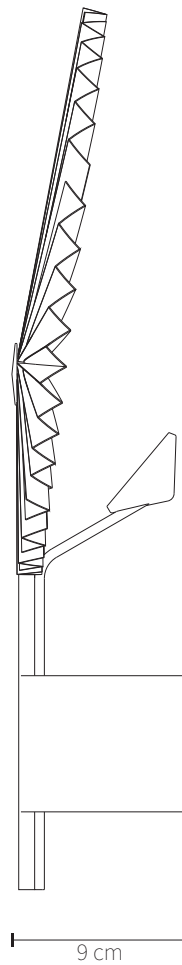

GEJST

SPECIFICATIONS

Installation	Can be installed with or without the round wall cover.
Cleaning	Use a soft duster
Light source	3W LED Estimated LED lifetime 30.000 hours
Electrical	220-240V 50Hz
Dimmable	3-step dimmer
Light Output	42,5 Lumen
Light quality	82,4 CRI
Color temperature	2700 Kelvin (Warm)
Certifications	CE IP20