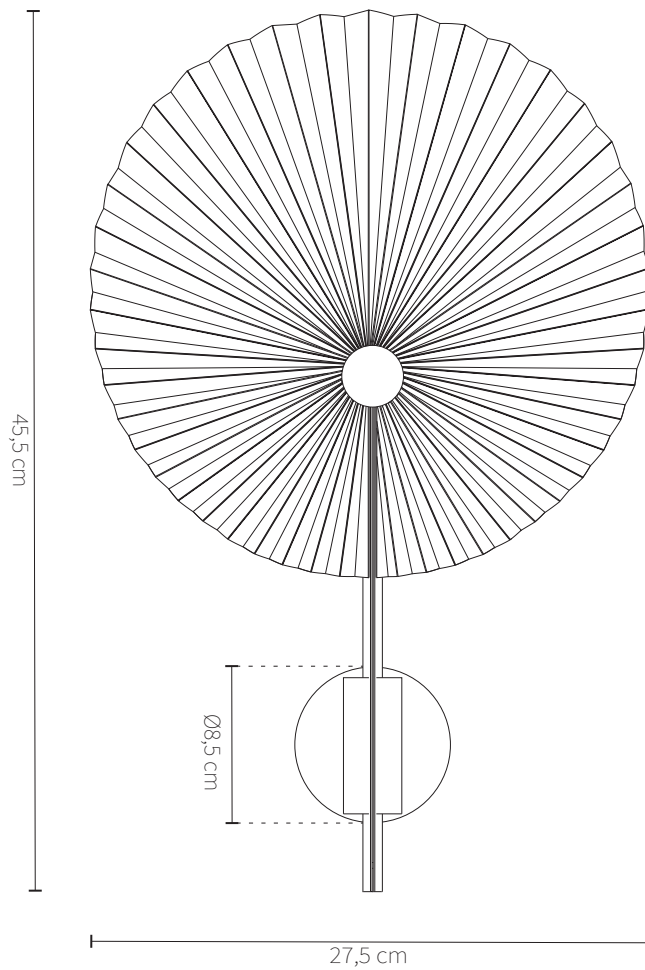

GEJST

SPECIFICATIONS

Installation	Can be installed with or without the round wall cover.
Cleaning	Use a soft duster
Light source	3W LED Estimated LED lifetime 30.000 hours
Electrical	220-240V 50Hz
Dimmable	3-step dimmer
Light Output	42,5 Lumen
Light quality	82,4 CRI
Color temperature	2700 Kelvin (Warm)
Certifications	CE IP20