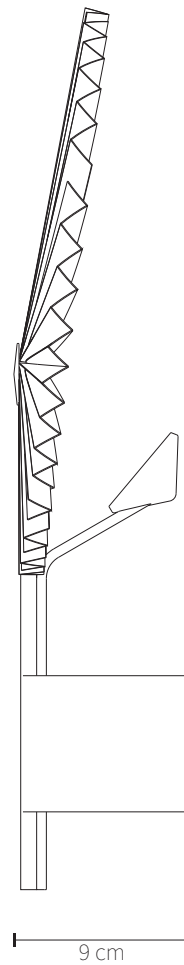

## SPECIFICATIONS

Product category	Lamp - Indoor
Product no.	Brass: 40112 Black: 40122
EAN code	Brass: 5712731401128 Black: 5712731401227
Country of origin	PRC
Tarif	9405.11.90.90
Materials	Steel/Cotton fabric laminated PVC sheet
Colour	Brass or Black
Product dimensions (H x L x W)	45,5 cm x 9 cm x 27,5 cm
Packaging dimensions (H x L x W)	30 cm x 11 cm x 13 cm
Box content	screws and plugs
Product weight	0,800 Kg