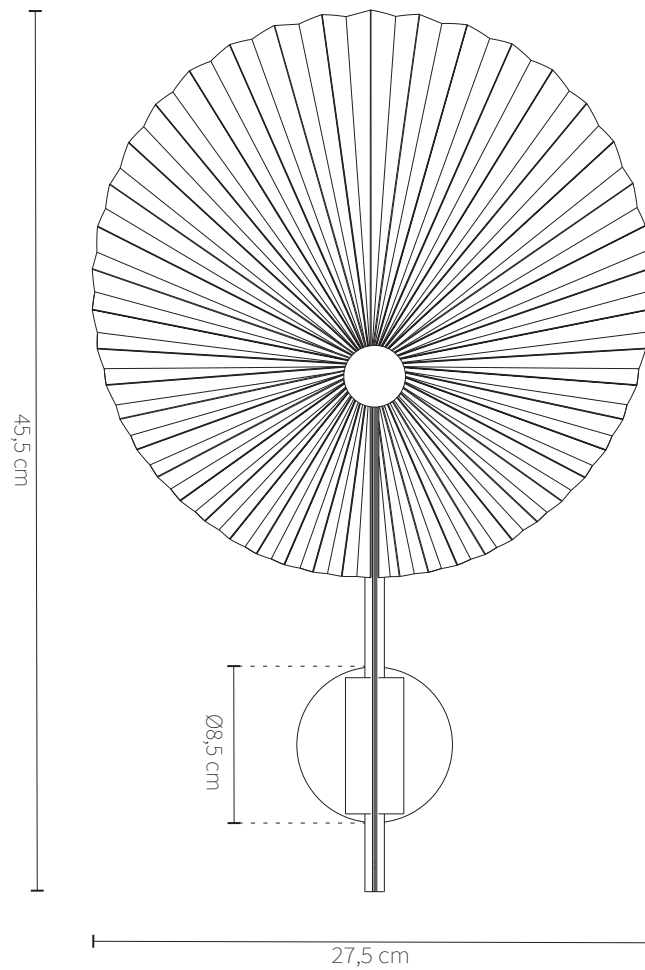

## SPECIFICATIONS

Product category	Lamp - Indoor
Product no.	Brass: 40112 Black: 40122
EAN code	Brass: 5712731401128 Black: 5712731401227
Country of origin	PRC
Tarif	9405.11.90.90
Materials	Steel/Cotton fabric laminated PVC sheet
Colour	Brass or Black
Product dimensions (H x L x W)	45,5 cm x 9 cm x 27,5 cm
Packaging dimensions (H x L x W)	30 cm x 11 cm x 13 cm
Box content	screws and plugs
Product weight	0,800 Kg