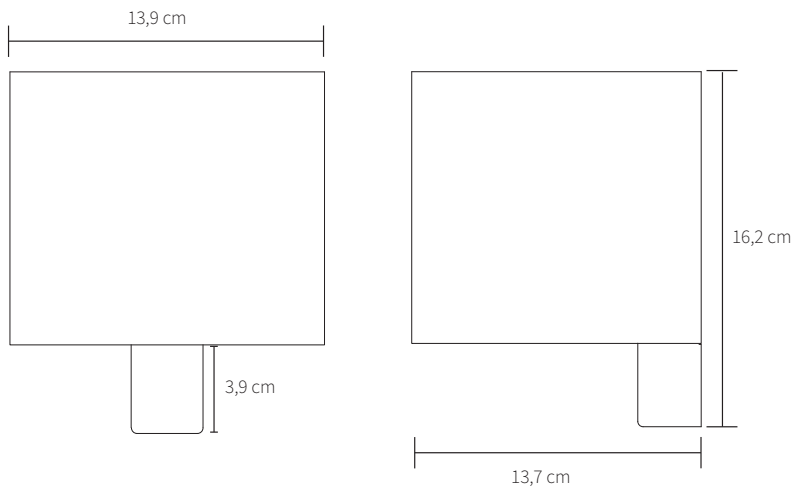

GEJST

K O L L A G E

Michael Rem, 2017

Type Flowerpot

Colours Black

Kollage flowerpot is a wall-mounted flowerpot, that fits in every room of the home. Kollage flowerpot is made of steel and oak.

Kollage flowerpot is designed by Michael Rem. It is inspired by the the classical principle of the French cleat system, that is often to be found in old-fashioned craftsmen workshops. Kollage is characterised by a distinctive hook, which serves as starting point for all the remaining hanging objects in the collection: a mirror, a shelf and a flowerpot.

GEJST

SPECIFICATIONS

Product category	Accessories
Item no.	10503
EAN code	5712731105033
Country of origin	China
Tarif	9403.20.80.00
Materials	Oak/steel
Colour	Black
Product dimensions (H x L x W)	17,7 cm x 13,9 cm x 13,7 cm
Packaging dimensions (H x L x W)	13 cm x 15 cm x 15 cm
Product weight	2,5 kg
Box Content	Screw, Plug, Bushing, Plastic Inlay and Manual
Cleaning	Use a soft dry cloth to clean the product Do not use household cleaners.