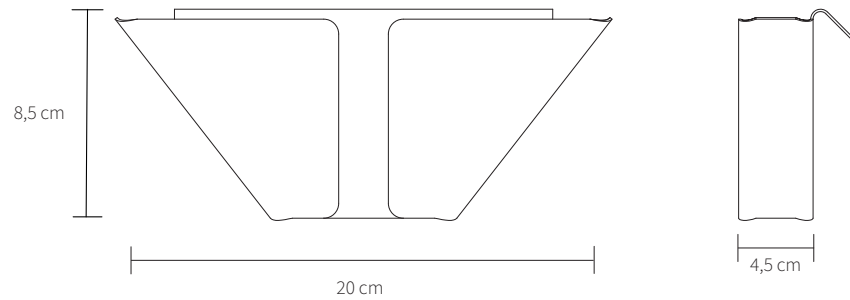

GEJST

FLEX

GEJST Design Team, 2017

Type Coffee filter holder

Colours Black

Flex is a multifunctional magnetic storage shelf, just the right size and with all the elements you need for keeping your bits and pieces tidy in all sorts of settings.

Stylishly functional in the best tradition of Nordic design, Flex is made with a focus on high quality materials and combines a magnetic strip, shelf, hooks, mirror, side table, boxes and more. Effortlessly interchangeable, you choose the set up that works for you.

Flex uses a powerful magnet that allows the different elements to be placed just where you want them without wobbling.

GEJST

SPECIFICATIONS

Product category	Accessories
Item no.	00420
EAN code	5712731004206
Country of origin	Poland
Tarif	7326.90.98.90
Materials	Steel
Colour	Black
Product dimensions (H x L x W)	8,5 cm x 20 cm x 4,5 cm
Packaging dimensions (H x L x W)	10 cm x 22,5 cm x 5,5 cm
Product weight	0,3 kg
Cleaning	Use a soft dry cloth to clean the product Do not use household cleaners.
