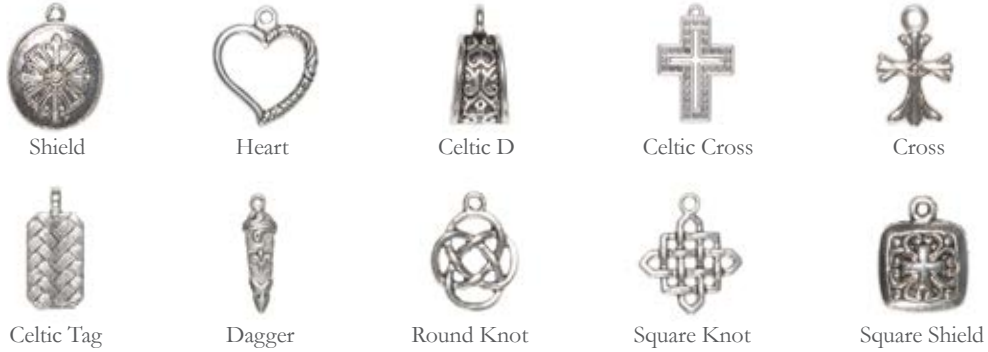

Butterfly

Ladybird

Bumble Bee

Spider

Wildtouch

— Specialising in Souvenirs for Attractions —

Tibetan Mystic Pack (P6)

Tibetan Celtic Pack (P7)