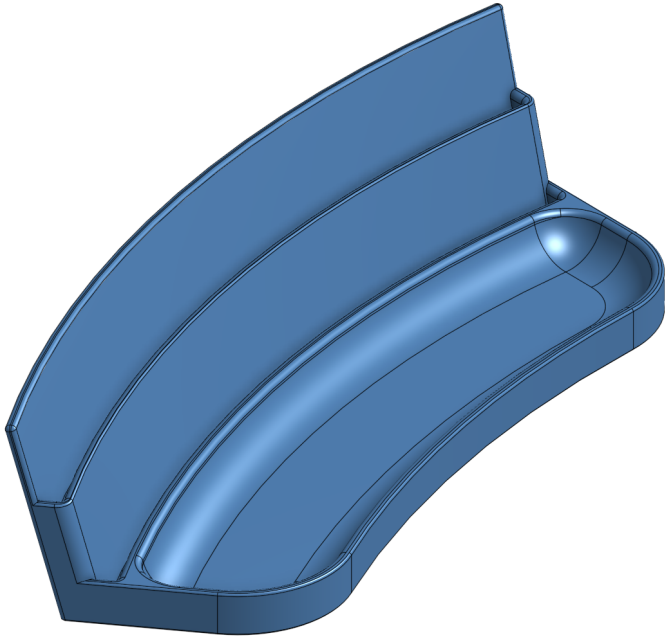

Jasper Card Holder Visual Guide

Jasper Card Holder

All 8 configurations of the Jasper Card Holder feature

- Wrap-around Dovetail Mount in matching color
- Full 360-degree swiveling with custom cushioned-rubber damper
- Soft felt furniture pads between the Mount and your tables armrest
- No visible hardware

16 Color Options

- Blue
- Light Blue
- Green
- Dark Green
- Red
- Yellow
- Grey
- Dark Grey
- White
- Black
- Orange
- Purple
- Light Purple
- Teal
- Dark Teal
- Pink

Customizations available on request (extended lead times may apply)

Jasper Card Holder, 2 Tier

- 2 Tier 'stadium seating' for your cards

Jasper Card Holder, 2 Tier, Single Component Tray

- 2 Tier 'stadium seating' for your cards
- Single full-width component tray

Jasper Card Holder, 2 Tier, Dual Component Trays

- 2 Tier 'stadium seating' for your cards
- Side-by-side equal sized component trays

Jasper Card Holder, 2 Tier, Triple Component Trays

- 2 Tier 'stadium seating' for your cards
- Three component trays, a larger central tray with a smaller tray on either side