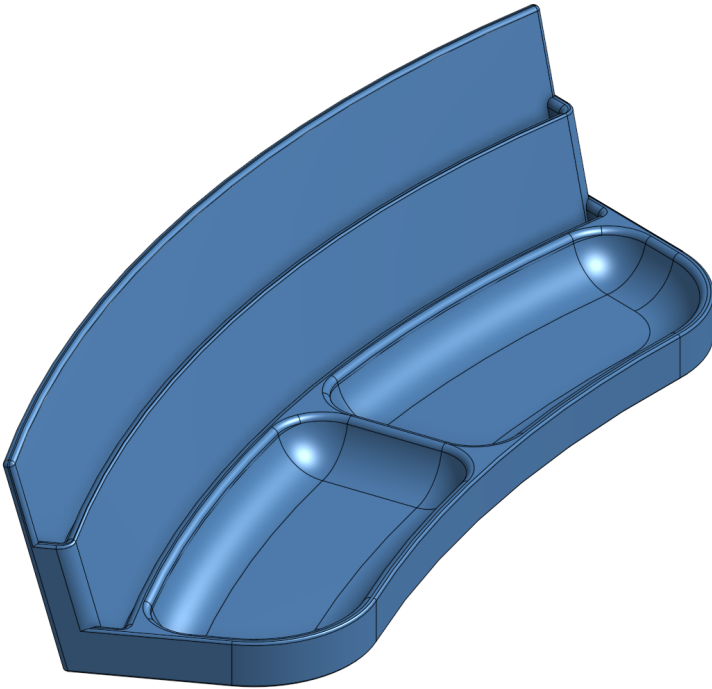

- Mix and match color mount (ie: Purple Card Holder with Black Mount)
- Additional color options
- Custom component tray layouts
- Additional card tiers
- Other ideas? Just ask and we'll see what we can do for you!

Jasper Card Holder, 2 Tier

- 2 Tier 'stadium seating' for your cards

Jasper Card Holder, 2 Tier, Single Component Tray

- 2 Tier 'stadium seating' for your cards
- Single full-width component tray

Jasper Card Holder, 2 Tier, Dual Component Trays

- 2 Tier 'stadium seating' for your cards
- Side-by-side equal sized component trays

Jasper Card Holder, 2 Tier, Triple Component Trays

- 2 Tier 'stadium seating' for your cards
- Three component trays, a larger central tray with a smaller tray on either side

Jasper Card Holder, 3 Tier

- 3 Tier 'stadium seating' for your cards

Jasper Card Holder, 3 Tier, Single Component Tray

- 3 Tier 'stadium seating' for your cards
- Single full-width component tray

Jasper Card Holder, 3 Tier, Dual Component Trays