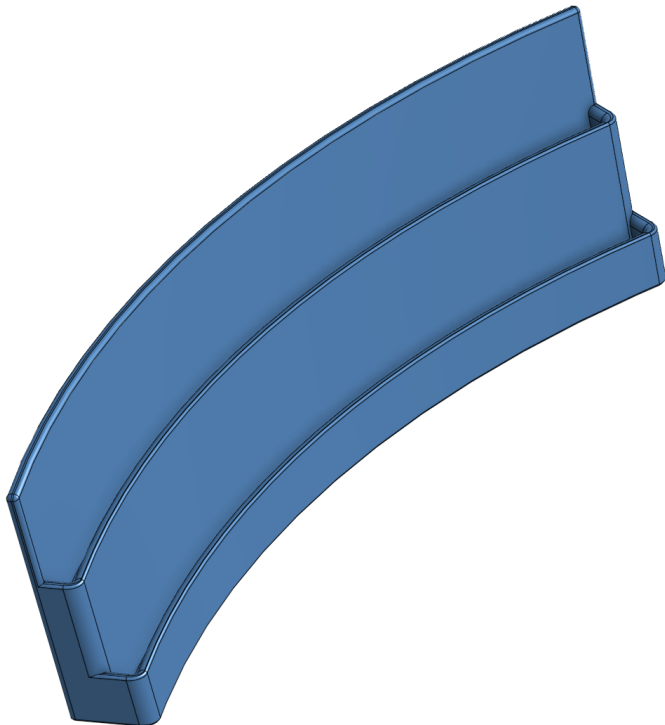

Jasper Card Holder Visual Guide

Jasper Card Holder

All 8 configurations of the Jasper Card Holder feature

- Wrap-around Dovetail Mount in matching color
- Full 360-degree swiveling with custom cushioned-rubber damper
- Soft felt furniture pads between the Mount and your tables armrest
- No visible hardware

Jasper Card Holder, 2 Tier

- 2 Tier 'stadium seating' for your cards

Jasper Card Holder, 2 Tier, Single Component Tray

- 2 Tier 'stadium seating' for your cards
- Single full-width component tray

Jasper Card Holder, 2 Tier, Dual Component Trays

- 2 Tier 'stadium seating' for your cards
- Side-by-side equal sized component trays

Jasper Card Holder, 2 Tier, Triple Component Trays

- 2 Tier 'stadium seating' for your cards
- Three component trays, a larger central tray with a smaller tray on either side

- 3 Tier 'stadium seating' for your cards
- Side-by-side equal sized component trays

Jasper Card Holder, 3 Tier, Triple Component Trays

- 3 Tier 'stadium seating' for your cards
- Three component trays, a larger central tray with a smaller tray on either side