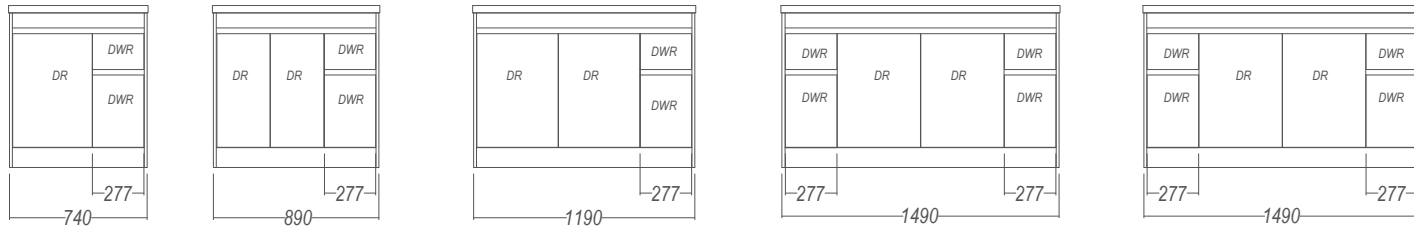

Wall Hung

Floor Standing

Wave Alumino