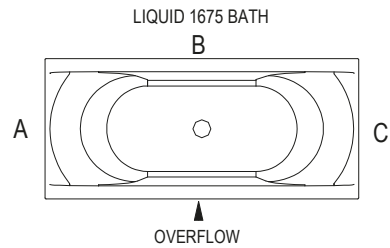

- None
 AB
 BC
 ABC
 B

**Frame
 (factory fitted)**

- Bath Frame

Swing Panel

- Allora

Wall Lining

- 2 Sided Flat
 2 Sided Moulded
 3 Sided Flat
 3 Sided Moulded

Contro Bath WITHOUT Upstand

1600x750x585mm

- Back to Wall

1600x750x580mm

- Left Hand
 Right Hand

1800x850x585mm

- Back to Wall

Contro Bath WITH Upstand (Factory fitted)

- Back to Wall

- Left Hand

- Right Hand

The upstand position is shown in BOLD BLACK LINES on each of the drawings.