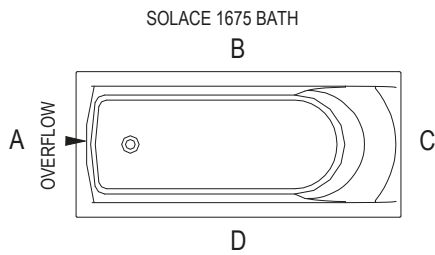

Merchant	
Contact	
Phone #	
Order #	

Branch	
Date	
Order Ref	
Quantity	

**Solace 1675 Bath
 Upstand (factory fitted)**

- None
 AB
 AD
 BC
 DC
 ABC
 ADC
 B
 D

**Liquid 1675 Bath
 Upstand (factory fitted)**

- None
 AB
 BC
 ABC
 B

**Frame
 (factory fitted)**

- Bath Frame

Swing Panel

- Allora

Wall Lining

- 2 Sided Flat
 2 Sided Moulded
 3 Sided Flat
 3 Sided Moulded

Contro Bath WITHOUT Upstand

1600x750x585mm

- Back to Wall

1600x750x580mm

- Left Hand
 Right Hand

1800x850x585mm

- Back to Wall

Contro Bath WITH Upstand (Factory fitted)

- Back to Wall

- Left Hand

- Right Hand

The upstand position is shown in BOLD BLACK LINES on each of the drawings.