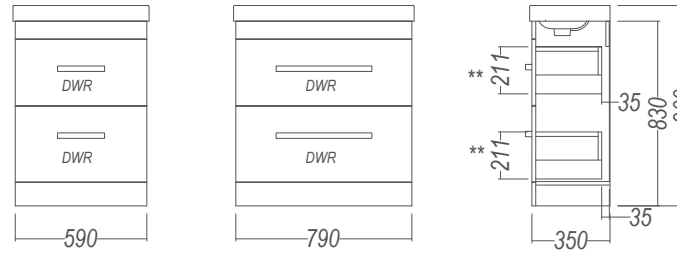

Depth of Basin = 90mm

Drawer Floor

** Internal drawer height = 195mm

Single

* Internal drawer height = 75mm

** Internal drawer height = 130mm

- Internal drawer of Soltero Wall Hung

- Bottom Drawer on Soltero Wall Hung

- Top & Bottom Drawer on Soltero Floor

Note: Drawers have a cutout or a cavity to accommodate Plumbing

Menuet Slim Soltero