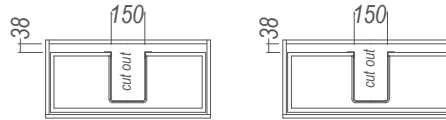

Depth of Basin = 90mm

Drawer Floor

** Internal drawer height = 195mm

Single

* Internal drawer height = 75mm

** Internal drawer height = 130mm

- Internal drawer of Soltero Wall Hung

- Bottom Drawer on Soltero Wall Hung

- Top & Bottom Drawer on Soltero Floor

Note: Drawers have a cutout or a cavity to accommodate Plumbing

Menuet Slim Soltero