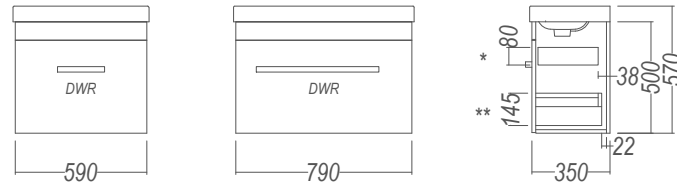

Depth of Basin = 90mm

Drawer Floor

** Internal drawer height = 195mm

Single

* Internal drawer height = 75mm

** Internal drawer height = 130mm

- Internal drawer of Soltero Wall Hung

- Bottom Drawer on Soltero Wall Hung

- Top & Bottom Drawer on Soltero Floor

Note: Drawers have a cutout or a cavity to accommodate Plumbing

Menuet Slim Soltero