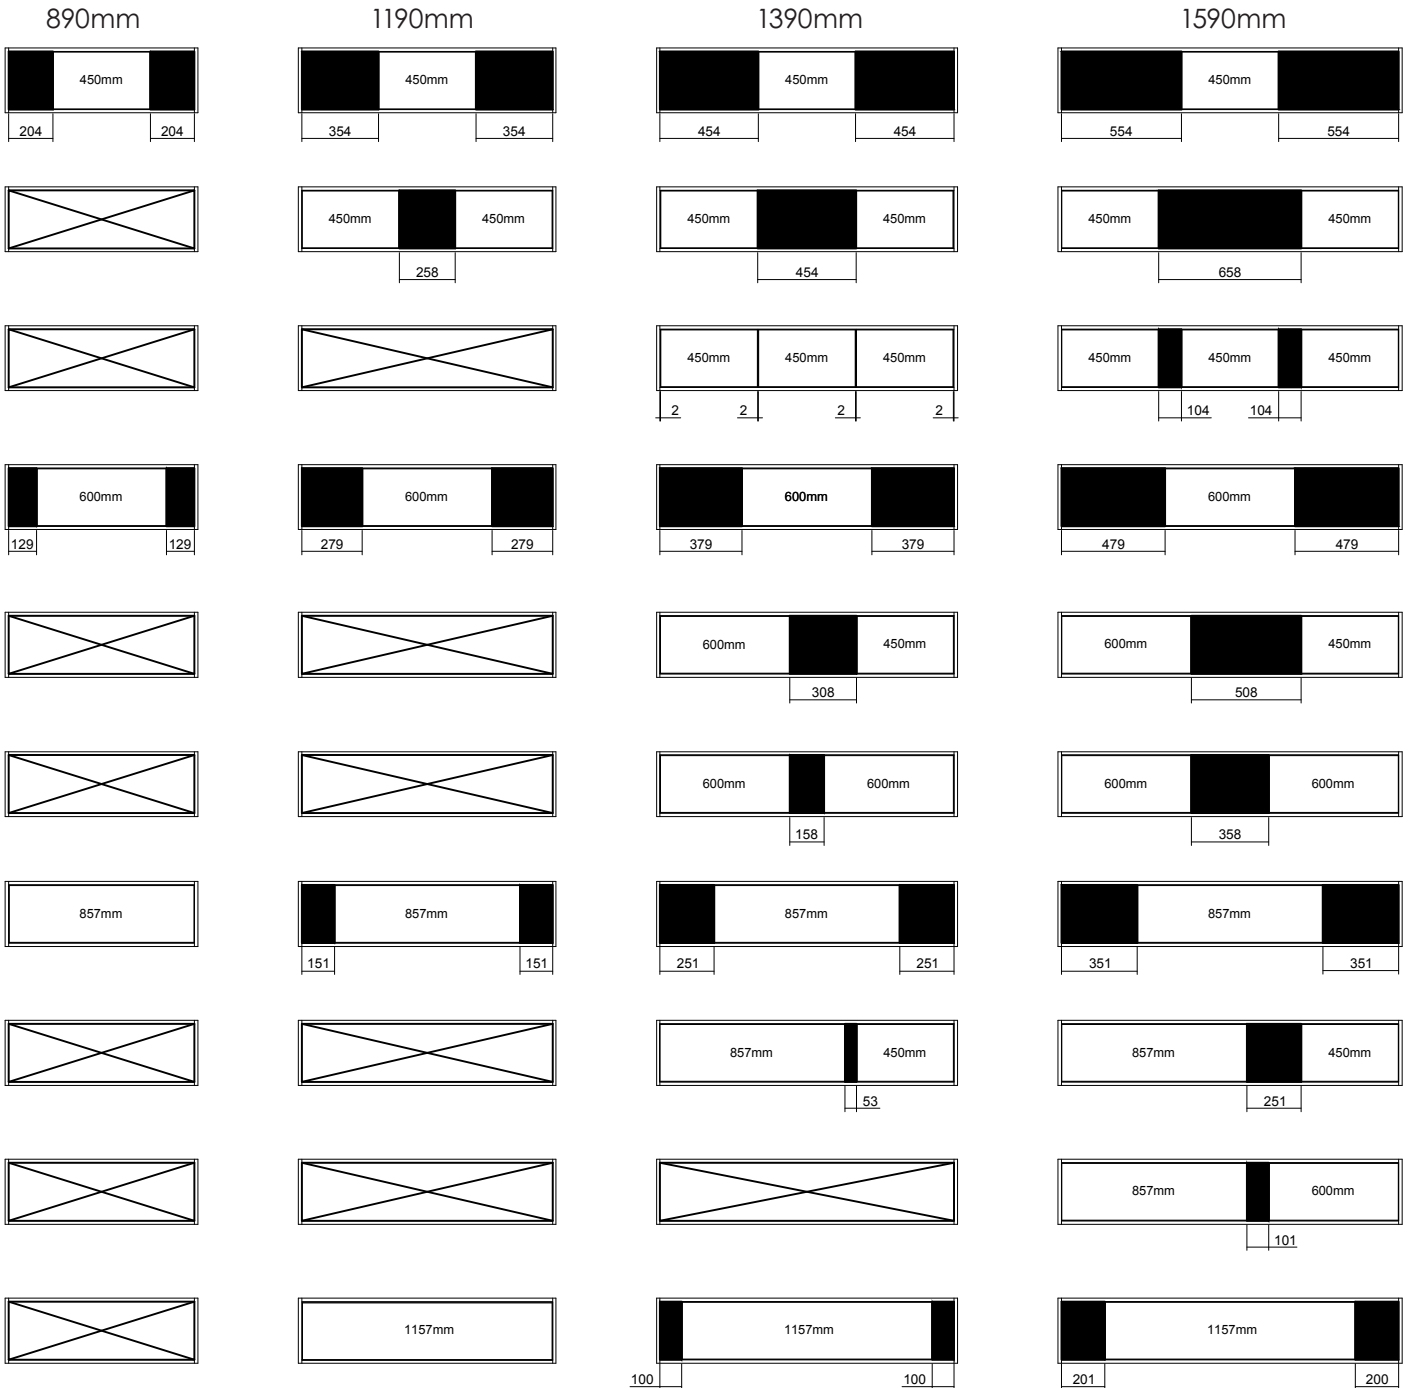

FRAME	890mm	1190mm	1390mm	1590mm
Anthracite				
Baroque				
Blackened Elm				
Borders Oak				
Charred Oak				
Friar Grey				
Green Slate				
Hickory Walnut				
Indian Ink				
Nordic Ash				
Perfect White				
Ranfurly Oak				
Rural Oak				
Triple Duck Egg				
Tusk/Quarter Napa				
TOTAL UNITS				

I do not require handles (Tick to confirm alternative brand has been supplied)

+ Basin

BASIN	Athena Circa 380mm	Athena Quadra 420mm	Clearlite VC Bluff 500mm	Clearlite VC Square 360mm RUNOUT	Clearlite VC Round 355mm
Gloss White				N/A	N/A
Matt White			N/A		
Matt Light Grey	N/A	N/A	N/A	N/A	
Matt Dark Grey	N/A	N/A	N/A		
Matt Black	N/A	N/A	N/A		

I do not require a basin (Tick to confirm alternative brand has been supplied)

+ Accessories

ACCESSORIES	SpaceMate Waste Trap 32mm*	Bottle Trap 32mm Chrome	Bottle Trap 32mm Black	Pop Up Waste 32mm Chrome	Pop Up Waste 32mm Black	Vanity Drawer Organiser 2 Zone	Vanity Drawer Organiser 3 Zone
Code	QAW50080	QCW50089	QCW50090	QCW50085	QCW50086	7345040225	7345040230
Quantity							

FRAME EXAMPLES

Note: the drawers can be positioned anywhere within the frame eg. offset - before fixing in place.

DRAWERS AVAILABLE

450mm

600mm

857mm

1157mm