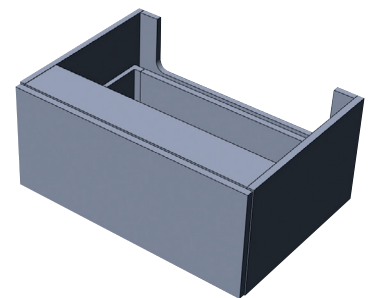

Merchant	
Contact	
Phone #	
Order #	

Branch	
Date	
Order Ref	
Quantity	

Fleet Modular Vanity is supplied as individual components: **Frame + Drawer(s) + Bench top + Handle(s) + Basin(s)**. Refer to the 'Frame & Drawer Combinations' chart and colour samples for all options prior to ordering. **Enter the quantity required in each section below to ensure your order is complete.**

FRAME	890mm	1190mm	1390mm	1590mm
Anthracite				
Baroque				
Blackened Elm				
Borders Oak				
Charred Oak				
Friar Grey				
Green Slate				
Hickory Walnut				
Indian Ink				
Nordic Ash				
Perfect White				
Ranfurly Oak				
Rural Oak				
Triple Duck Egg				
Tusk/Quarter Napa				
TOTAL UNITS				

+ Fleet Drawer

I do not require drawers (Tick to confirm frame only design)

15mm BENCH TOP	900mm	1200mm	1400mm	1600mm
Matt White Finish				

+ Solid Surface Bench Top

Note: solid surface is not pre-cut for plumbing.