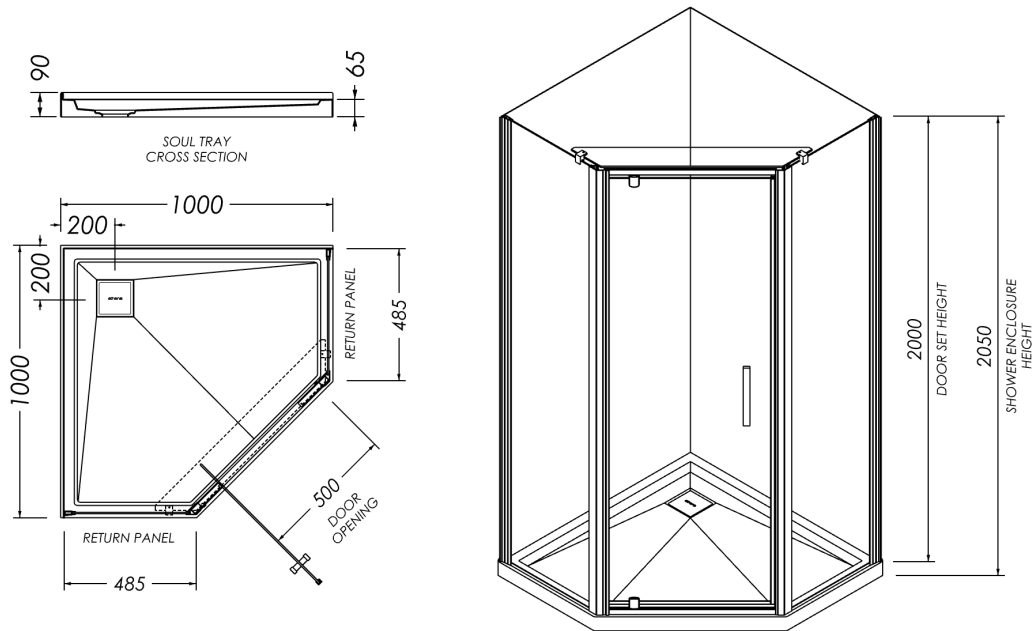

SOUL 1000X1000 ANGLE CORNER SHOWER PACKAGE

JUNE 2024

ALL MEASUREMENTS ARE NOMINAL
*WARRANTIES APPLY TO RESIDENTIAL DOMESTIC USE ONLY. WARRANTY VOID
IF PRODUCT IS NOT INSTALLED ACCORDING TO OUR SPECIFICATIONS.
**FOR FURTHER INFORMATION ON BIFR, INSTALLATION GUIDE AND PRODUCT
OPTIONS PLEASE REFER TO THE WEBSITE.
athena.co.nz