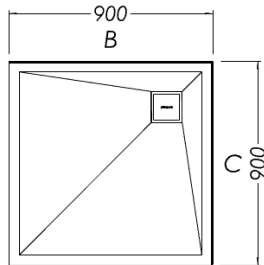

SLATEFORMA SHOWER TRAY 900X900

CORNER WASTE

FINISH	Slate textured gel coat
MATERIAL	Mineral composite
WIDTH (mm)	900
DEPTH (mm)	900
HEIGHT (mm)	25
WASTE POSITION	Corner
ORIGIN	PRC

NOTES

- 10 year warranty*
- All measurements are nominal.
- Colour variations, irregular texture, and mottled appearance of the shower tray surface are to be expected due to the nature of the materials and contemporary design. This is most apparent in Anthracite (slate dark grey).
- Included - 30mm Aluminium upstands fitted on specified sides (see Technical Specifications)
- Included - Easy Clean Waste
- Included - colour matched Athena waste cover

PRODUCT CODES & FINISHES

Anthracite
SLATE DARK GREY

Chalk
SLATE WHITE

Stone
SLATE LIGHT GREY

	Anthracite SLATE DARK GREY	Chalk SLATE WHITE	Stone SLATE LIGHT GREY
2 sided (AB upstands)	TRSFAN99L	TRSFCH99L	TRSFST99L
2 sided (BC upstands)	TRSFAN99R	TRSFCH99R	TRSFST99R
3 sided (ABC upstands)	TRSFAN9A	TRSFCH9A	TRSFST9A
3 sided (DAB upstands)	TRSFAN9DAB	TRSFCH9DAB	TRSFST9DAB

SLATEFORMA SHOWER TRAY 900X900

CORNER WASTE

2 Sided
AB Upstands

2 Sided
BC Upstands
(same as AB Upstands)

Alcove
ABC Upstands

Alcove
DAB Upstands