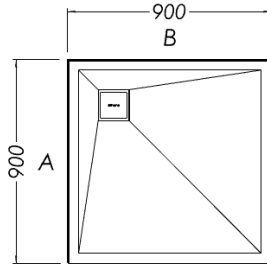

SLATEFORMA SHOWER TRAY 900X900

CORNER WASTE

FINISH	Slate textured gel coat
MATERIAL	Mineral composite
WIDTH (mm)	900
DEPTH (mm)	900
HEIGHT (mm)	25
WASTE POSITION	Corner
ORIGIN	PRC

NOTES

- 10 year warranty*
- All measurements are nominal.
- Colour variations, irregular texture, and mottled appearance of the shower tray surface are to be expected due to the nature of the materials and contemporary design. This is most apparent in Anthracite (slate dark grey).
- Included - 30mm Aluminium upstands fitted on specified sides (see Technical Specifications)
- Included - Easy Clean Waste
- Included - colour matched Athena waste cover

PRODUCT CODES & FINISHES

Anthracite
SLATE DARK GREY

Chalk
SLATE WHITE

Stone
SLATE LIGHT GREY

	Anthracite SLATE DARK GREY	Chalk SLATE WHITE	Stone SLATE LIGHT GREY
2 sided (AB upstands)	TRSFAN99L	TRSFCH99L	TRSFST99L
2 sided (BC upstands)	TRSFAN99R	TRSFCH99R	TRSFST99R
3 sided (ABC upstands)	TRSFAN9A	TRSFCH9A	TRSFST9A
3 sided (DAB upstands)	TRSFAN9DAB	TRSFCH9DAB	TRSFST9DAB

SLATEFORMA SHOWER TRAY 900X900

CORNER WASTE

2 Sided
AB Upstands

2 Sided
BC Upstands
(same as AB Upstands)

Alcove
ABC Upstands

Alcove
DAB Upstands