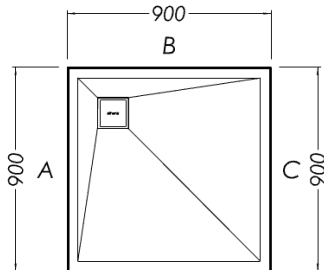

SLATEFORMA SHOWER TRAY 900X900

CORNER WASTE

FINISH	Slate textured gel coat
MATERIAL	Mineral composite
WIDTH (mm)	900
DEPTH (mm)	900
HEIGHT (mm)	25
WASTE POSITION	Corner
ORIGIN	PRC

NOTES

- 10 year warranty*
- All measurements are nominal.
- Colour variations, irregular texture, and mottled appearance of the shower tray surface are to be expected due to the nature of the materials and contemporary design. This is most apparent in Anthracite (slate dark grey).
- Included - 30mm Aluminium upstands fitted on specified sides (see Technical Specifications)
- Included - Easy Clean Waste
- Included - colour matched Athena waste cover

SLATEFORMA SHOWER TRAY 900X900

CORNER WASTE

2 Sided
AB Upstands

2 Sided
BC Upstands
(same as AB Upstands)

Alcove
ABC Upstands

Alcove
DAB Upstands