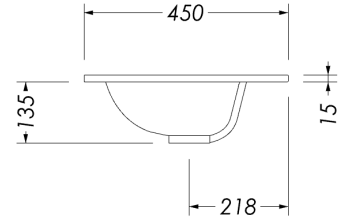

ARRAY RIADA SERIFOS 1200 WALL VANITY

FRONT CROSS SECTION