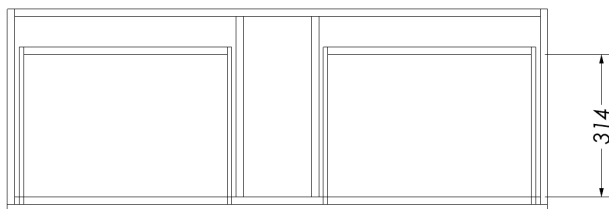

ARRAY RIADA SERIFOS 1200 WALL VANITY

FRONT CROSS SECTION

COSMETICS DRAWER (OPTIONAL) CROSS SECTION

COSMETICS DRAWER FITTED ON RIGHT HAND SIDE ONLY

DRAWER CROSS SECTION

JULY 2024

ALL MEASUREMENTS ARE NOMINAL
 **WARRANTIES APPLY TO RESIDENTIAL DOMESTIC USE ONLY. WARRANTY VOID IF PRODUCT IS NOT INSTALLED ACCORDING TO OUR SPECIFICATIONS.
 ***FOR FURTHER INFORMATION ON BIPR, INSTALLATION GUIDE AND PRODUCT OPTIONS PLEASE REFER TO THE WEBSITE.
athena.co.nz