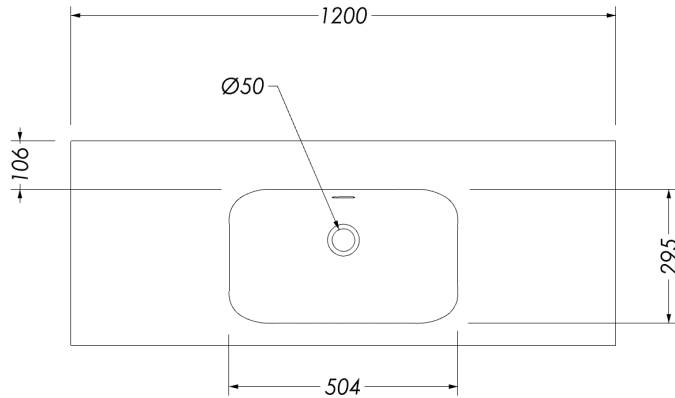

ARRAY RIADA SERIFOS 1200 WALL VANITY

FRONT CROSS SECTION