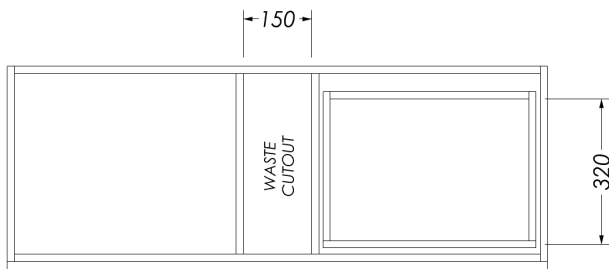

COSMETICS DRAWER (OPTIONAL) CROSS SECTION

COSMETICS DRAWER FITTED ON RIGHT HAND SIDE ONLY