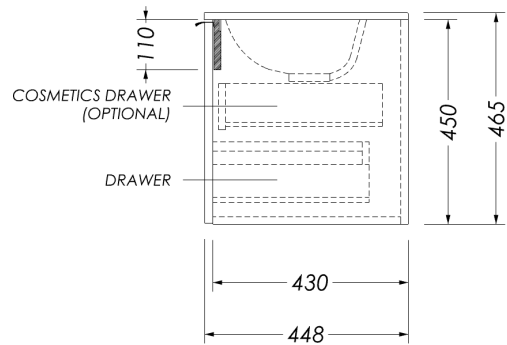

ARRAY RIADA SERIFOS 1200 WALL VANITY

FRONT CROSS SECTION