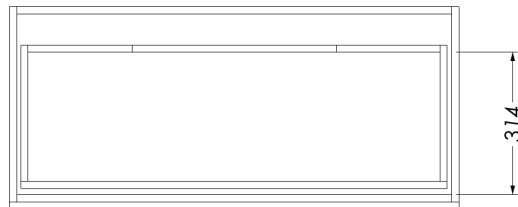

# ARRAY RIADA PRO 1000 WALL VANITY

FRONT CROSS SECTION

COSMETICS DRAWER (OPTIONAL) CROSS SECTION

DRAWER CROSS SECTION

**JULY 2024**

ALL MEASUREMENTS ARE NOMINAL  
 \*\*WARRANTIES APPLY TO RESIDENTIAL DOMESTIC USE ONLY. WARRANTY VOID IF PRODUCT IS NOT INSTALLED ACCORDING TO OUR SPECIFICATIONS.  
 \*\*\*FOR FURTHER INFORMATION ON BIPR, INSTALLATION GUIDE AND PRODUCT OPTIONS PLEASE REFER TO THE WEBSITE.  
[athena.co.nz](http://athena.co.nz)