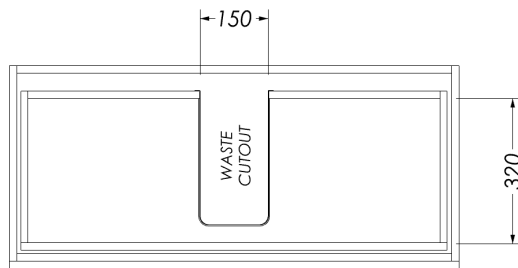

COSMETICS DRAWER (OPTIONAL) CROSS SECTION