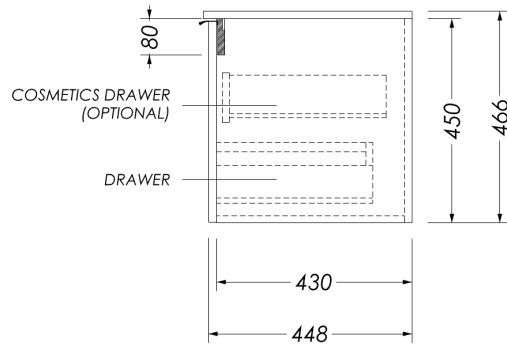

ARRAY RIADA PRO 1000 WALL VANITY

FRONT CROSS SECTION