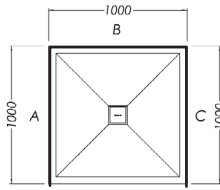

CONFIGURATION AND SIZE

- 2 Wall Square** 900 1000

SOUL ACRYLIC TRAY

- 900x900 Corner Waste 900x900 Centre Waste 1000x1000 Corner Waste 1000x1000 Centre Waste

SLATEFORMA TRAY

2 Sided AB Upstands

- 900x900 Corner Waste 900x900 Centre Waste 1000x1000 Corner Waste 1000x1000 Centre Waste
- 

2 Sided BC Upstands

- 900x900 Corner Waste 900x900 Centre Waste 1000x1000 Corner Waste 1000x1000 Centre Waste
- 

WALL OPTION

- Flat Wall 900x900 Moulded Wall 900x900 Flat Wall 1000x1000 Moulded Wall 1000x1000

ARTUS SHOWER

3 Wall Square

SOUL ACRYLIC TRAY

SLATEFORMA TRAY

3 Sided ABC Upstands

3 Sided DAB Upstands

WALL OPTION

2 Wall Rectangle

SOUL ACRYLIC TRAY

SLATEFORMA TRAY

2 Sided AB Upstands

2 Sided BC Upstands

WALL OPTION

ARTUS SHOWER

3 Wall Rectangle

900x1200x900