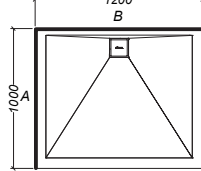

2 Sided BC Upstands

- 900x900 Corner Waste 900x900 Centre Waste 1000x1000 Corner Waste 1000x1000 Centre Waste
- 

WALL OPTION

- Flat Wall 900x900 Moulded Wall 900x900 Flat Wall 1000x1000 Moulded Wall 1000x1000

ARTUS SHOWER

3 Wall Square

SOUL ACRYLIC TRAY

SLATEFORMA TRAY

3 Sided ABC Upstands

3 Sided DAB Upstands

WALL OPTION

2 Wall Rectangle

SOUL ACRYLIC TRAY

SLATEFORMA TRAY

2 Sided AB Upstands

2 Sided BC Upstands

WALL OPTION

ARTUS SHOWER

3 Wall Rectangle

900x1200x900