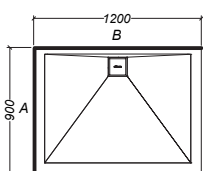

2 Sided BC Upstands

- 900x900 Corner Waste 900x900 Centre Waste 1000x1000 Corner Waste 1000x1000 Centre Waste
- 

WALL OPTION

- Flat Wall 900x900 Moulded Wall 900x900 Flat Wall 1000x1000 Moulded Wall 1000x1000

ARTUS SHOWER

3 Wall Square

SOUL ACRYLIC TRAY

SLATEFORMA TRAY

3 Sided ABC Upstands

3 Sided DAB Upstands

WALL OPTION

2 Wall Rectangle

SOUL ACRYLIC TRAY

SLATEFORMA TRAY

2 Sided AB Upstands

2 Sided BC Upstands

WALL OPTION

ARTUS SHOWER

3 Wall Rectangle

900x1200x900

WALL OPTION

Flat Wall
 900x1200x900

Moulded Wall
 900x1200x900

Flat Wall
 1000x1200x1000