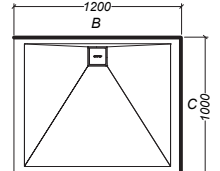

SOUL ACRYLIC TRAY

SLATEFORMA TRAY

2 Sided AB Upstands

2 Sided BC Upstands

WALL OPTION

ARTUS SHOWER

3 Wall Rectangle

900x1200x900

1000x1200x1000

SOUL ACRYLIC TRAY

1200x900
 Corner Waste

SLATEFORMA TRAY

3 Sided ABC Upstands

1200x900
 Centre Rear Waste

1200x900
 Centre Waste

1200x1000

WALL OPTION

Flat Wall
 900x1200x900

Moulded Wall
 900x1200x900

Flat Wall
 1000x1200x1000