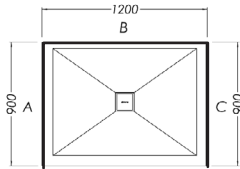

SOUL ACRYLIC TRAY

SLATEFORMA TRAY

2 Sided AB Upstands

2 Sided BC Upstands

WALL OPTION

ARTUS SHOWER

3 Wall Rectangle

900x1200x900

1000x1200x1000

SOUL ACRYLIC TRAY

1200x900
 Corner Waste

SLATEFORMA TRAY

3 Sided ABC Upstands

1200x900
 Centre Rear Waste

1200x900
 Centre Waste

1200x1000

WALL OPTION

Flat Wall
 900x1200x900

Moulded Wall
 900x1200x900

Flat Wall
 1000x1200x1000