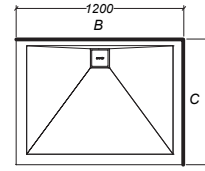

SOUL ACRYLIC TRAY

SLATEFORMA TRAY

2 Sided AB Upstands

2 Sided BC Upstands

WALL OPTION

ARTUS SHOWER

3 Wall Rectangle

900x1200x900

1000x1200x1000

SOUL ACRYLIC TRAY

1200x900
 Corner Waste

SLATEFORMA TRAY

3 Sided ABC Upstands

1200x900
 Centre Rear Waste

1200x900
 Centre Waste

1200x1000

WALL OPTION

Flat Wall
 900x1200x900

Moulded Wall
 900x1200x900

Flat Wall
 1000x1200x1000