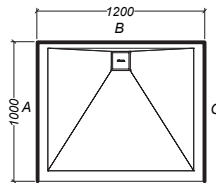

SOUL ACRYLIC TRAY

SLATEFORMA TRAY

2 Sided AB Upstands

2 Sided BC Upstands

WALL OPTION

ARTUS SHOWER

3 Wall Rectangle

900x1200x900

1000x1200x1000

SOUL ACRYLIC TRAY

1200x900
 Corner Waste

SLATEFORMA TRAY

3 Sided ABC Upstands

1200x900
 Centre Rear Waste

1200x900
 Centre Waste

1200x1000

WALL OPTION

Flat Wall
 900x1200x900

Moulded Wall
 900x1200x900

Flat Wall
 1000x1200x1000