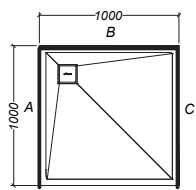

2 Sided BC Upstands

- 900x900 Corner Waste 900x900 Centre Waste 1000x1000 Corner Waste 1000x1000 Centre Waste
- 

WALL OPTION

- Flat Wall 900x900 Moulded Wall 900x900 Flat Wall 1000x1000 Moulded Wall 1000x1000

ARTUS SHOWER

3 Wall Square

SOUL ACRYLIC TRAY

SLATEFORMA TRAY

3 Sided ABC Upstands

3 Sided DAB Upstands

WALL OPTION

2 Wall Rectangle

SOUL ACRYLIC TRAY

SLATEFORMA TRAY

2 Sided AB Upstands

2 Sided BC Upstands

WALL OPTION

ARTUS SHOWER

3 Wall Rectangle

900x1200x900

WALL OPTION

Flat Wall
 900x1200x900

Moulded Wall
 900x1200x900

Flat Wall
 1000x1200x1000