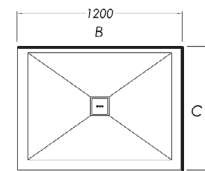

SOUL ACRYLIC TRAY

SLATEFORMA TRAY

2 Sided AB Upstands

2 Sided BC Upstands

WALL OPTION

ARTUS SHOWER

3 Wall Rectangle

900x1200x900

1000x1200x1000

SOUL ACRYLIC TRAY

1200x900
 Corner Waste

SLATEFORMA TRAY

3 Sided ABC Upstands

1200x900
 Centre Rear Waste

1200x900
 Centre Waste

1200x1000