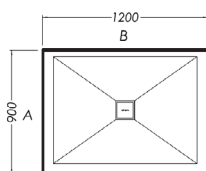

CONFIGURATION AND SIZE

- 2 Wall Square** 900 1000

SOUL ACRYLIC TRAY

- 900x900 Corner Waste 900x900 Centre Waste 1000x1000 Corner Waste 1000x1000 Centre Waste

SLATEFORMA TRAY

2 Sided AB Upstands

- 900x900 Corner Waste 900x900 Centre Waste 1000x1000 Corner Waste 1000x1000 Centre Waste
- 

2 Sided BC Upstands

- 900x900 Corner Waste 900x900 Centre Waste 1000x1000 Corner Waste 1000x1000 Centre Waste
- 

WALL OPTION

- Flat Wall 900x900 Moulded Wall 900x900 Flat Wall 1000x1000 Moulded Wall 1000x1000

ARTUS SHOWER

3 Wall Square

SOUL ACRYLIC TRAY

SLATEFORMA TRAY

3 Sided ABC Upstands

3 Sided DAB Upstands

WALL OPTION

2 Wall Rectangle

SOUL ACRYLIC TRAY

SLATEFORMA TRAY

2 Sided AB Upstands

2 Sided BC Upstands

WALL OPTION

ARTUS SHOWER

3 Wall Rectangle

900x1200x900