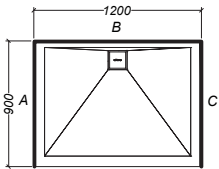

SOUL ACRYLIC TRAY

SLATEFORMA TRAY

2 Sided AB Upstands

2 Sided BC Upstands

WALL OPTION

ARTUS SHOWER

3 Wall Rectangle

900x1200x900

1000x1200x1000

SOUL ACRYLIC TRAY

1200x900
 Corner Waste

SLATEFORMA TRAY

3 Sided ABC Upstands

1200x900
 Centre Rear Waste

1200x900
 Centre Waste

1200x1000

WALL OPTION

Flat Wall
 900x1200x900

Moulded Wall
 900x1200x900

Flat Wall
 1000x1200x1000