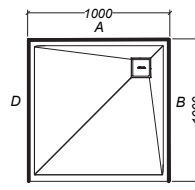

2 Sided BC Upstands

- 900x900 Corner Waste 900x900 Centre Waste 1000x1000 Corner Waste 1000x1000 Centre Waste
- 

WALL OPTION

- Flat Wall 900x900 Moulded Wall 900x900 Flat Wall 1000x1000 Moulded Wall 1000x1000

ARTUS SHOWER

3 Wall Square

SOUL ACRYLIC TRAY

SLATEFORMA TRAY

3 Sided ABC Upstands

3 Sided DAB Upstands

WALL OPTION

2 Wall Rectangle

SOUL ACRYLIC TRAY

SLATEFORMA TRAY

2 Sided AB Upstands

2 Sided BC Upstands

WALL OPTION

ARTUS SHOWER

3 Wall Rectangle

900x1200x900