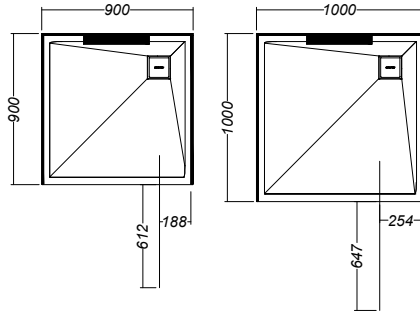

Soul Alcove ABC Upstands

Soul Alcove DAB Upstands

— Only Moulded Soap Recess Position available

All Dimensions are nominal

Athena Soul SlateForma Alcove Shower Specifications

Mar 2023