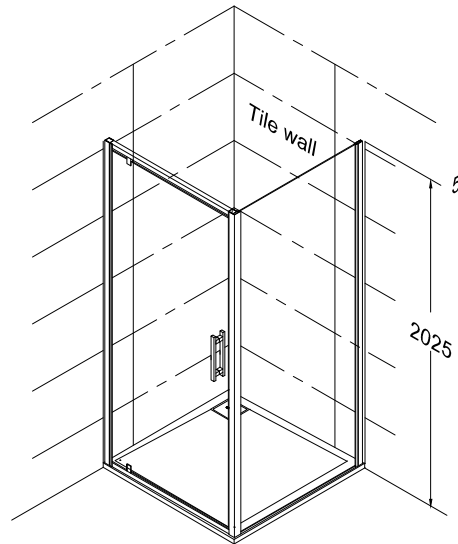

Soul Alcove ABC Upstands

Soul Alcove DAB Upstands

— Only Moulded Soap Recess Position available

All Dimensions are nominal

Athena Soul SlateForma Alcove Shower Specifications

Mar 2023