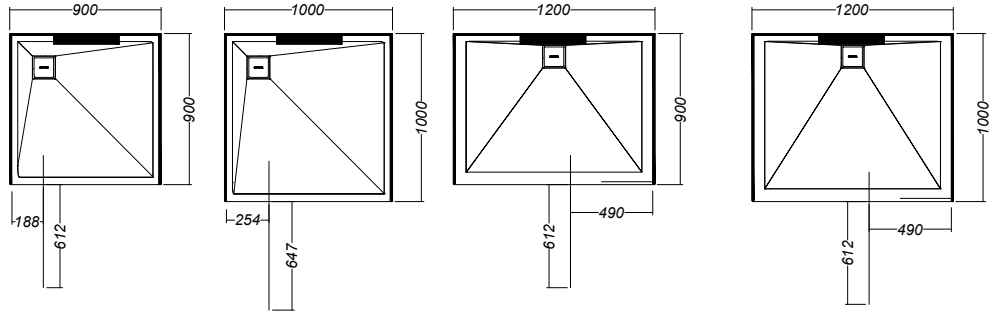

Soul Alcove ABC Upstands

Soul Alcove DAB Upstands

— Only Moulded Soap Recess Position available

All Dimensions are nominal

Athena Soul SlateForma Alcove Shower Specifications

Mar 2023