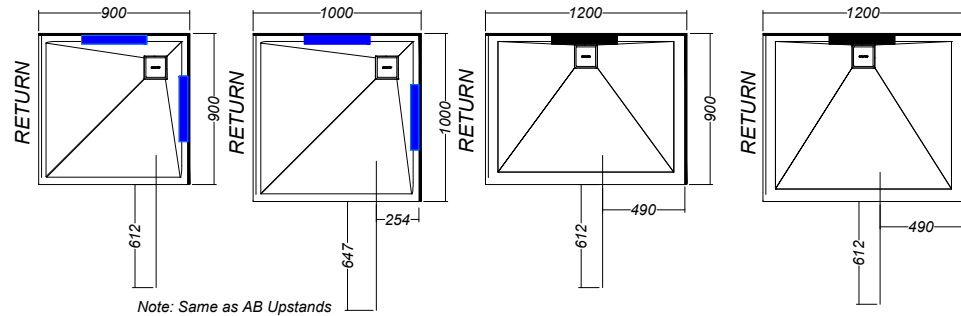

**Soul 2 Sided  
AB Upstands**

**Soul 2 Sided  
BC Upstands**

Note: Same as AB Upstands

- Only Moulded Soap Recess Position available
- Alternative Moulded Soap Recess Position Options

When tiling the Doorset must be mounted to the Waterproofing Membrane

All Dimensions are nominal

**Athena Soul SlateForma 2 Wall Shower Specifications**

Mar 2023