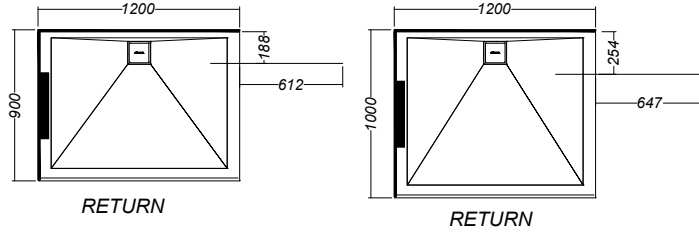

**Soul 2 Sided  
AB Upstands**

**Soul 2 Sided  
BC Upstands**

Note: Same as AB Upstands

- Only Moulded Soap Recess Position available
- Alternative Moulded Soap Recess Position Options

When tiling the Doorset must be mounted to the Waterproofing Membrane

All Dimensions are nominal

**Athena Soul SlateForma 2 Wall Shower Specifications**

Mar 2023