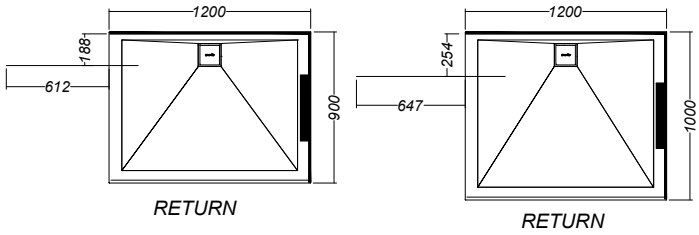

**Soul 2 Sided  
AB Upstands**

**Soul 2 Sided  
BC Upstands**

Note: Same as AB Upstands

- Only Moulded Soap Recess Position available
- Alternative Moulded Soap Recess Position Options

When tiling the Doorset must be mounted to the Waterproofing Membrane

All Dimensions are nominal

**Athena Soul SlateForma 2 Wall Shower Specifications**

Mar 2023