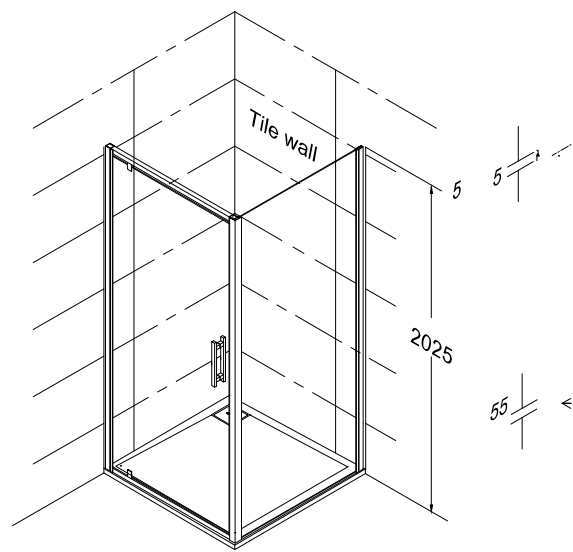

**Soul 2 Sided  
AB Upstands**

**Soul 2 Sided  
BC Upstands**

Note: Same as AB Upstands

- Only Moulded Soap Recess Position available
- Alternative Moulded Soap Recess Position Options

When tiling the Doorset must be mounted to the Waterproofing Membrane

All Dimensions are nominal

**Athena Soul SlateForma 2 Wall Shower Specifications**

Mar 2023