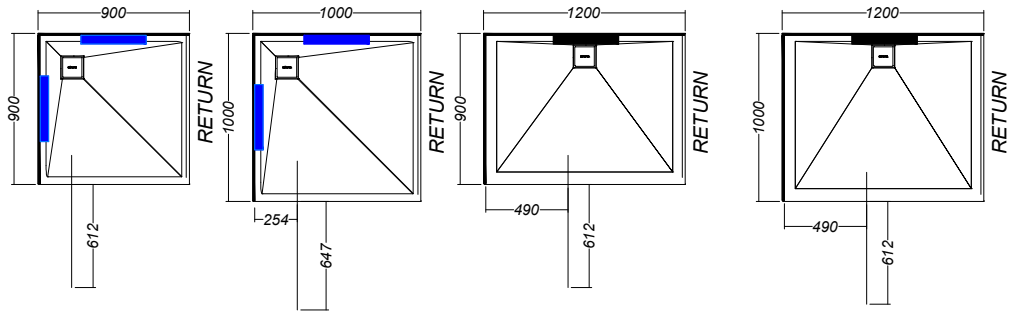

**Soul 2 Sided  
AB Upstands**

**Soul 2 Sided  
BC Upstands**

Note: Same as AB Upstands

- Only Moulded Soap Recess Position available
- Alternative Moulded Soap Recess Position Options

When tiling the Doorset must be mounted to the Waterproofing Membrane

All Dimensions are nominal

**Athena Soul SlateForma 2 Wall Shower Specifications**

Mar 2023