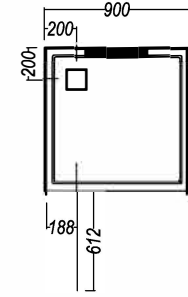

2 WALL SQUARE
CORNER WASTE

2 WALL SQUARE
CENTRE WASTE

3 WALL SQUARE
CORNER WASTE

2 WALL ANGLE CORNER
CORNER WASTE

2 WALL ANGLE CORNER
CENTRE WASTE

2 WALL ROUND
1000 x 1000

2 WALL RECTANGLE

3 WALL RECTANGLE

 Only Moulded Soap Recess Position available
 Alternative Moulded Soap Recess Position Options

All Dimensions are nominal