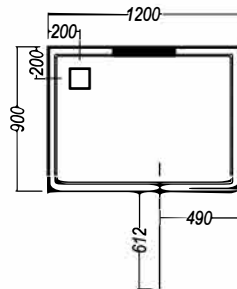

2 WALL SQUARE
CORNER WASTE

2 WALL SQUARE
CENTRE WASTE

3 WALL SQUARE
CORNER WASTE

2 WALL ANGLE CORNER
CORNER WASTE

2 WALL ANGLE CORNER
CENTRE WASTE

2 WALL ROUND
1000 x 1000

2 WALL RECTANGLE

3 WALL RECTANGLE

 Only Moulded Soap Recess Position available
 Alternative Moulded Soap Recess Position Options

All Dimensions are nominal