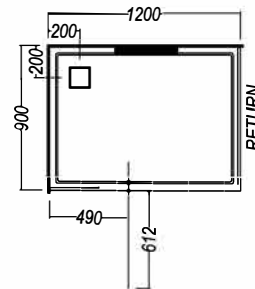

2 WALL SQUARE
CORNER WASTE

2 WALL SQUARE
CENTRE WASTE

3 WALL SQUARE
CORNER WASTE

2 WALL ANGLE CORNER
CORNER WASTE

2 WALL ANGLE CORNER
CENTRE WASTE

2 WALL ROUND
1000 x 1000

2 WALL RECTANGLE

3 WALL RECTANGLE

 Only Moulded Soap Recess Position available
 Alternative Moulded Soap Recess Position Options

All Dimensions are nominal