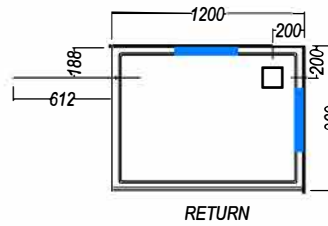

2 WALL SQUARE
CORNER WASTE

2 WALL SQUARE
CENTRE WASTE

3 WALL SQUARE
CORNER WASTE

2 WALL ANGLE CORNER
CORNER WASTE

2 WALL ANGLE CORNER
CENTRE WASTE

2 WALL ROUND
1000 x 1000

2 WALL RECTANGLE

3 WALL RECTANGLE

 Only Moulded Soap Recess Position available
 Alternative Moulded Soap Recess Position Options

All Dimensions are nominal