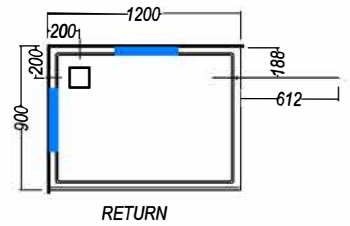

2 WALL SQUARE
CORNER WASTE

2 WALL SQUARE
CENTRE WASTE

3 WALL SQUARE
CORNER WASTE

2 WALL ANGLE CORNER
CORNER WASTE

2 WALL ANGLE CORNER
CENTRE WASTE

2 WALL ROUND
1000 x 1000

2 WALL RECTANGLE

3 WALL RECTANGLE

 Only Moulded Soap Recess Position available
 Alternative Moulded Soap Recess Position Options

All Dimensions are nominal