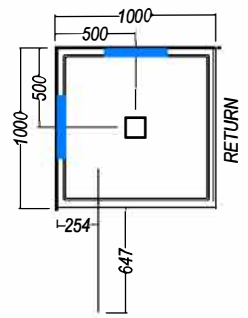

2 WALL SQUARE
CORNER WASTE

2 WALL SQUARE
CENTRE WASTE

3 WALL SQUARE
CORNER WASTE

2 WALL ANGLE CORNER
CORNER WASTE

2 WALL ANGLE CORNER
CENTRE WASTE

2 WALL ROUND
1000 x 1000

2 WALL RECTANGLE

3 WALL RECTANGLE

 Only Moulded Soap Recess Position available
 Alternative Moulded Soap Recess Position Options

All Dimensions are nominal