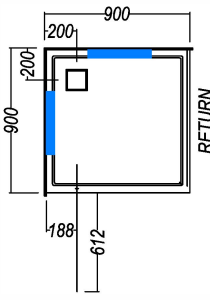

2 WALL SQUARE
CORNER WASTE

2 WALL SQUARE
CENTRE WASTE

3 WALL SQUARE
CORNER WASTE

2 WALL ANGLE CORNER
CORNER WASTE

2 WALL ANGLE CORNER
CENTRE WASTE

2 WALL ROUND
1000 x 1000

2 WALL RECTANGLE

3 WALL RECTANGLE

 Only Moulded Soap Recess Position available
 Alternative Moulded Soap Recess Position Options

All Dimensions are nominal