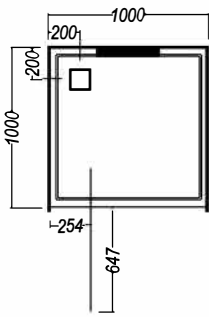

2 WALL SQUARE
CORNER WASTE

2 WALL SQUARE
CENTRE WASTE

3 WALL SQUARE
CORNER WASTE

2 WALL ANGLE CORNER
CORNER WASTE

2 WALL ANGLE CORNER
CENTRE WASTE

2 WALL ROUND
1000 x 1000

2 WALL RECTANGLE

3 WALL RECTANGLE

 Only Moulded Soap Recess Position available
 Alternative Moulded Soap Recess Position Options

All Dimensions are nominal