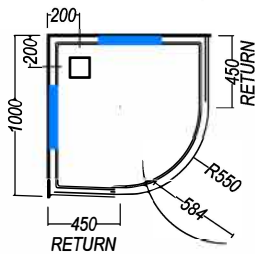

2 WALL SQUARE
CORNER WASTE

2 WALL SQUARE
CENTRE WASTE

3 WALL SQUARE
CORNER WASTE

2 WALL ANGLE CORNER
CORNER WASTE

2 WALL ANGLE CORNER
CENTRE WASTE

2 WALL ROUND
1000 x 1000

2 WALL RECTANGLE

3 WALL RECTANGLE

 Only Moulded Soap Recess Position available
 Alternative Moulded Soap Recess Position Options

All Dimensions are nominal