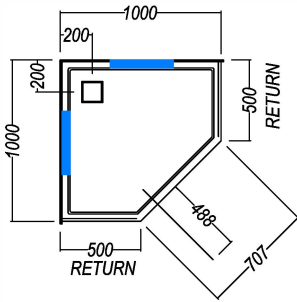

2 WALL SQUARE
CORNER WASTE

2 WALL SQUARE
CENTRE WASTE

3 WALL SQUARE
CORNER WASTE

2 WALL ANGLE CORNER
CORNER WASTE

2 WALL ANGLE CORNER
CENTRE WASTE

2 WALL ROUND
1000 x 1000

2 WALL RECTANGLE

3 WALL RECTANGLE

 Only Moulded Soap Recess Position available
 Alternative Moulded Soap Recess Position Options

All Dimensions are nominal