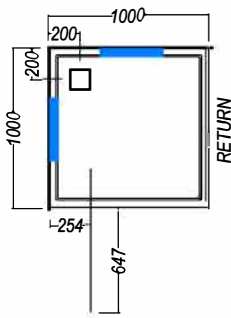

2 WALL SQUARE
CORNER WASTE

2 WALL SQUARE
CENTRE WASTE

3 WALL SQUARE
CORNER WASTE

2 WALL ANGLE CORNER
CORNER WASTE

2 WALL ANGLE CORNER
CENTRE WASTE

2 WALL ROUND
1000 x 1000

2 WALL RECTANGLE

3 WALL RECTANGLE

 Only Moulded Soap Recess Position available
 Alternative Moulded Soap Recess Position Options

All Dimensions are nominal