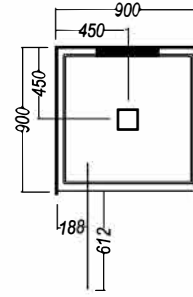

2 WALL SQUARE
CORNER WASTE

2 WALL SQUARE
CENTRE WASTE

3 WALL SQUARE
CORNER WASTE

2 WALL ANGLE CORNER
CORNER WASTE

2 WALL ANGLE CORNER
CENTRE WASTE

2 WALL ROUND
1000 x 1000

2 WALL RECTANGLE

3 WALL RECTANGLE

 Only Moulded Soap Recess Position available
 Alternative Moulded Soap Recess Position Options

All Dimensions are nominal