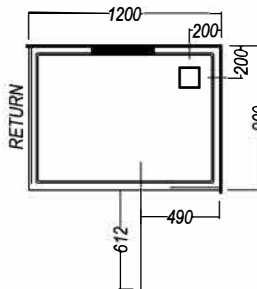

2 WALL SQUARE
CORNER WASTE

2 WALL SQUARE
CENTRE WASTE

3 WALL SQUARE
CORNER WASTE

2 WALL ANGLE CORNER
CORNER WASTE

2 WALL ANGLE CORNER
CENTRE WASTE

2 WALL ROUND
1000 x 1000

2 WALL RECTANGLE

3 WALL RECTANGLE

 Only Moulded Soap Recess Position available
 Alternative Moulded Soap Recess Position Options

All Dimensions are nominal