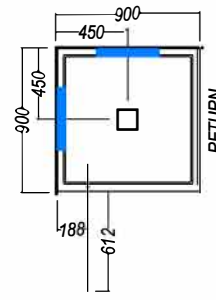

2 WALL SQUARE
CORNER WASTE

2 WALL SQUARE
CENTRE WASTE

3 WALL SQUARE
CORNER WASTE

2 WALL ANGLE CORNER
CORNER WASTE

2 WALL ANGLE CORNER
CENTRE WASTE

2 WALL ROUND
1000 x 1000

2 WALL RECTANGLE

3 WALL RECTANGLE

 Only Moulded Soap Recess Position available
 Alternative Moulded Soap Recess Position Options

All Dimensions are nominal