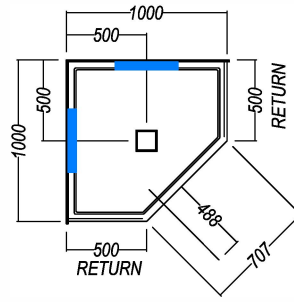

2 WALL SQUARE
CORNER WASTE

2 WALL SQUARE
CENTRE WASTE

3 WALL SQUARE
CORNER WASTE

2 WALL ANGLE CORNER
CORNER WASTE

2 WALL ANGLE CORNER
CENTRE WASTE

2 WALL ROUND
1000 x 1000

2 WALL RECTANGLE

3 WALL RECTANGLE

 Only Moulded Soap Recess Position available
 Alternative Moulded Soap Recess Position Options

All Dimensions are nominal