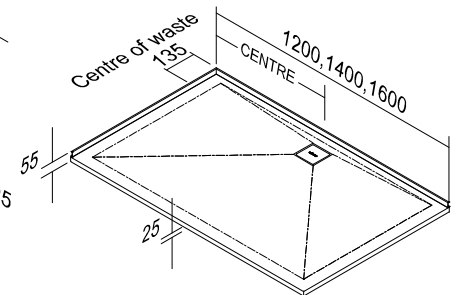

*Motio 2 Sided
AB Upstands*

*Motio 2 Sided
BC Upstands*

*Motio alcove
ABC Upstands*

All Dimensions are nominal

*If tiling, tile thickness must be less than 10mm
Doorset must be mounted to the face of the tile*