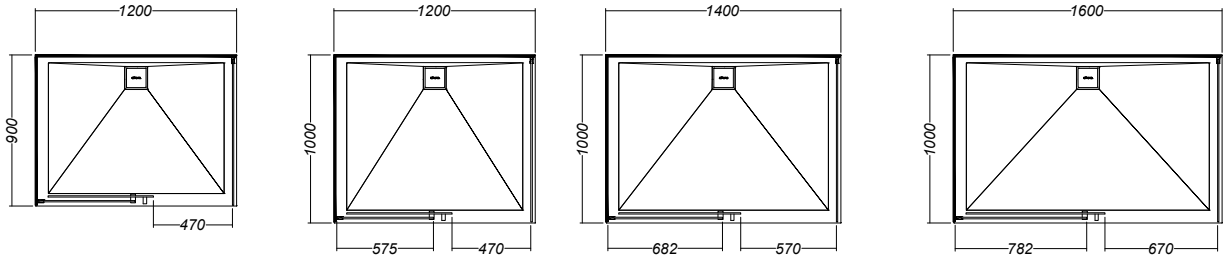

*Motio 2 Sided
AB Upstands*

*Motio 2 Sided
BC Upstands*

*Motio alcove
ABC Upstands*

All Dimensions are nominal

*If tiling, tile thickness must be less than 10mm
Doorset must be mounted to the face of the tile*