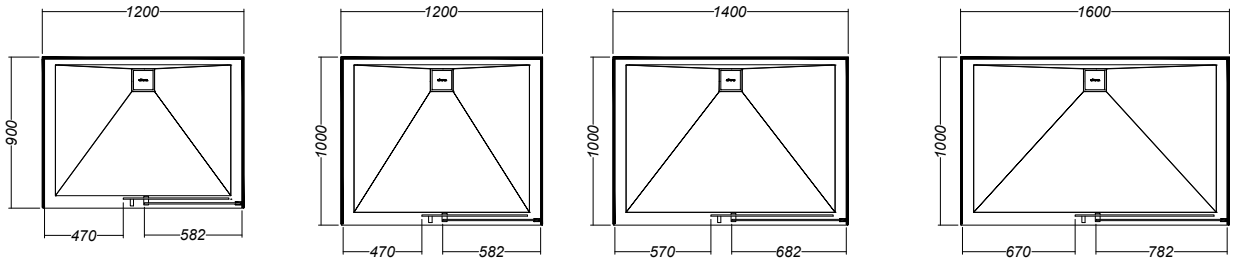

*Motio 2 Sided
AB Upstands*

*Motio 2 Sided
BC Upstands*

*Motio alcove
ABC Upstands*

All Dimensions are nominal

*If tiling, tile thickness must be less than 10mm
Doorset must be mounted to the face of the tile*