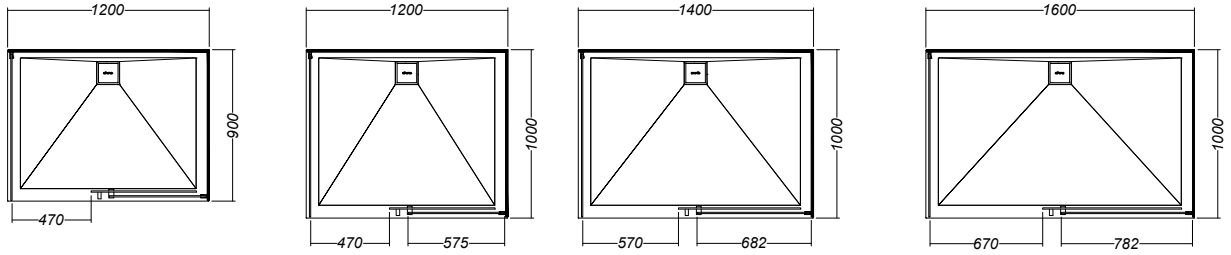

*Motio 2 Sided
AB Upstands*

*Motio 2 Sided
BC Upstands*

*Motio alcove
ABC Upstands*

All Dimensions are nominal

*If tiling, tile thickness must be less than 10mm
Doorset must be mounted to the face of the tile*