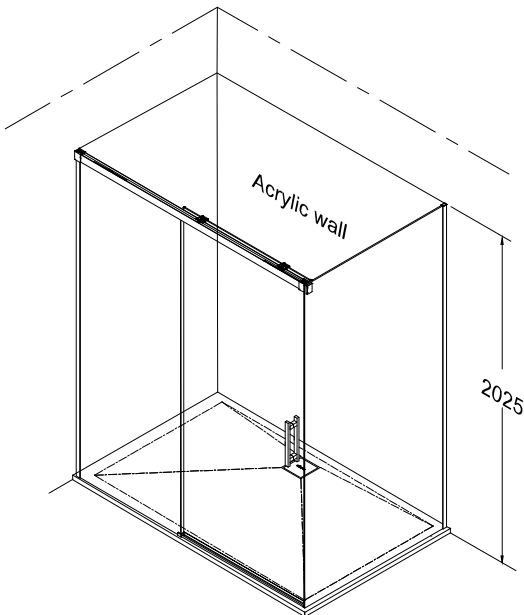

*Motio 2 Sided
AB Upstands*

*Motio 2 Sided
BC Upstands*

*Motio alcove
ABC Upstands*

All Dimensions are nominal

*If tiling, tile thickness must be less than 10mm
Doorset must be mounted to the face of the tile*