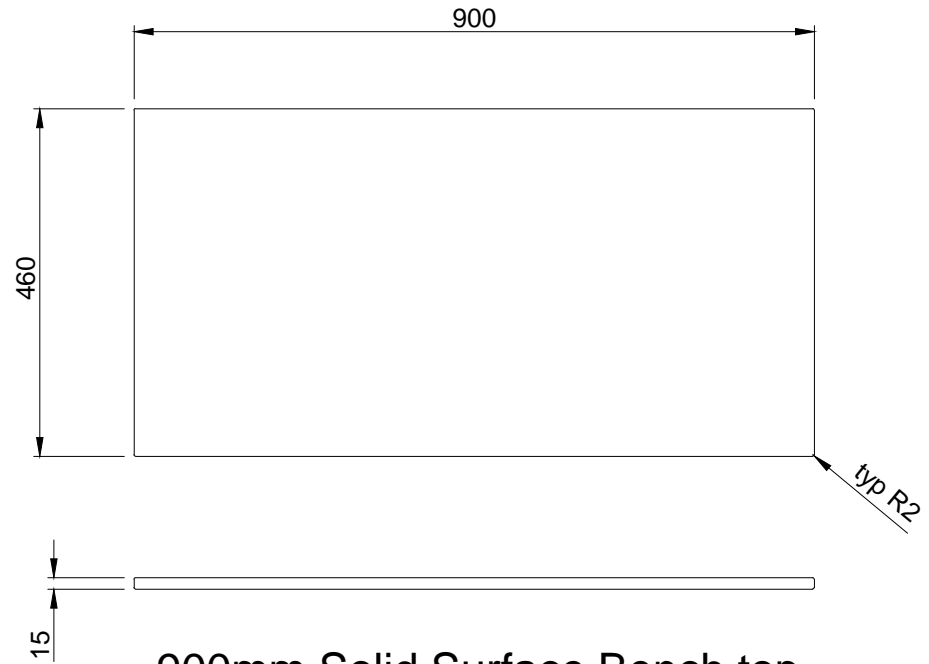

1600mm Solid Surface Bench top

Article Code 51112016

All Dimensions are nominal

1500mm Solid Surface Bench top

Article Code 51112014

All Dimensions are nominal

1200mm Solid Surface Bench top

Article Code 51112012

All Dimensions are nominal

900mm Solid Surface Bench top

Article Code 51112009

All Dimensions are nominal