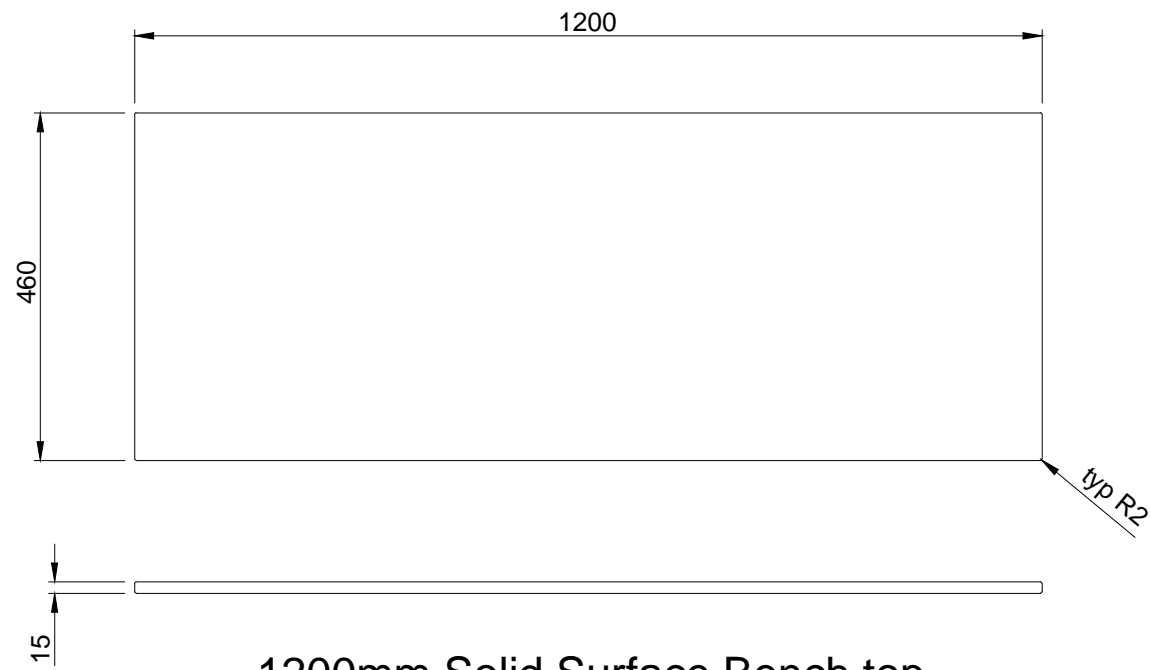

1600mm Solid Surface Bench top

Article Code 51112016

All Dimensions are nominal

1500mm Solid Surface Bench top

Article Code 51112014

All Dimensions are nominal

1200mm Solid Surface Bench top

Article Code 51112012

All Dimensions are nominal

900mm Solid Surface Bench top

Article Code 51112009

All Dimensions are nominal