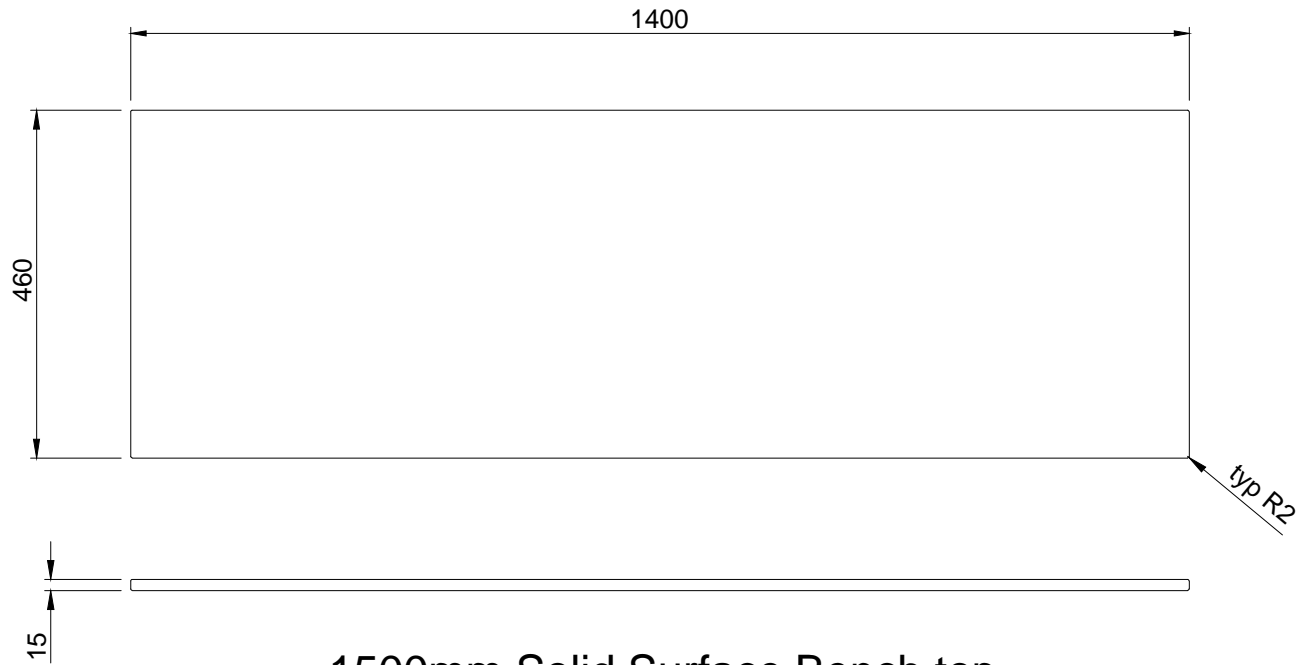

1600mm Solid Surface Bench top

Article Code 51112016

All Dimensions are nominal

1500mm Solid Surface Bench top

Article Code 51112014

All Dimensions are nominal

1200mm Solid Surface Bench top

Article Code 51112012

All Dimensions are nominal

900mm Solid Surface Bench top

Article Code 51112009

All Dimensions are nominal