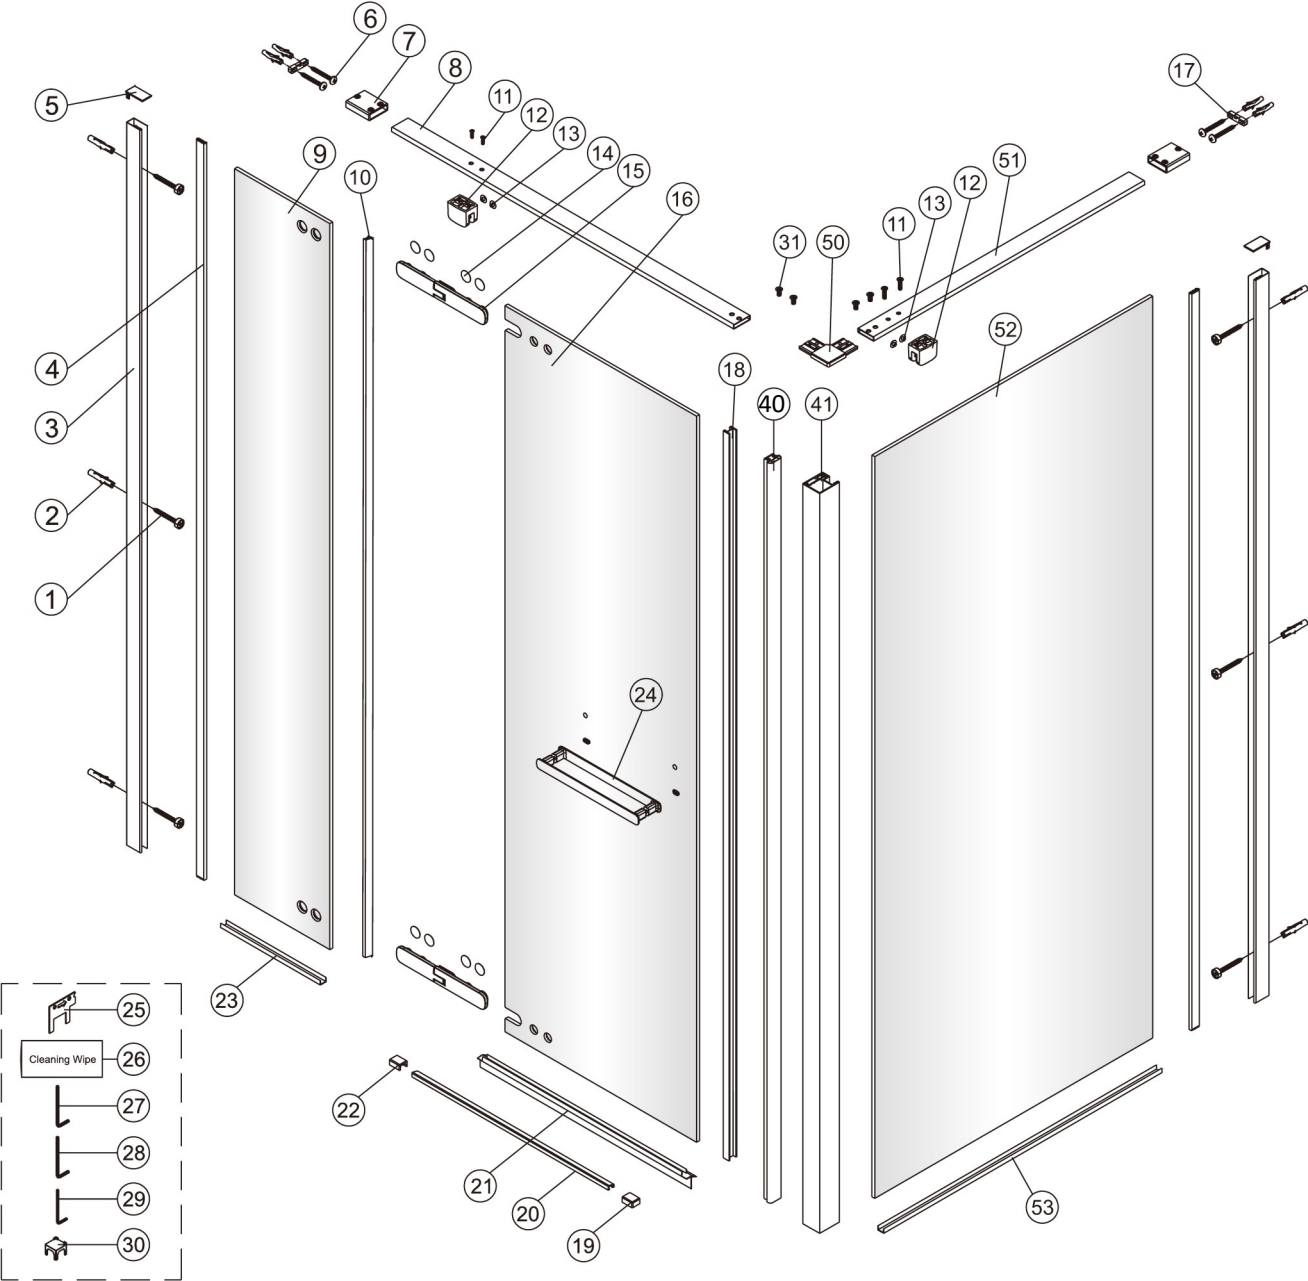

ARTUS DOOR & RETURN

IMPORTANT NOTE : Parts 33 & 40 are not the same and cannot be interchanged

ARTUS ALCOVE

IMPORTANT NOTE : Parts 33 & 40 are not the same and cannot be interchanged

<u>REFERENCE</u>	<u>DESCRIPTION</u>	<u>ARTICLE CODE</u>
PART 3	WALL RECEIVER GUN METAL	QAS15185
PART 3	WALL RECEIVER CHROME	QAS15190
PART 3	WALL RECEIVER B/NICKEL	QAS15195
PART 4	5MM GLAZING WEDGE CLEAR	QAS15045
PART 4	5MM GLAZING WEDGE BLACK	QAS15050
PART 7	BRACE COLLAR GUN METAL	QAS15125
PART 7	BRACE COLLAR CHROME	QAS15130
PART 7	BRACE COLLAR B/NICKEL	QAS15135
PART 10	HINGE SEAL CLEAR	QAS15090
PART 10	HINGE SEAL BLACK	QAS15095
PART 12	BRACE BRACKET GUN METAL	QAS15350
PART 12	BRACE BRACKET CHROME	QAS15355
PART 12	BRACE BRACKET BRUSHED NICKEL	QAS15360
PART 13 - SET OF 4	BRACE BRACKET CVR G/M SET X 4	QAS15170
PART 13 - SET OF 4	BRACE BRACKET CVR CHRM SET X 4	QAS15175
PART 13 - SET OF 4	BRACE BRACKET CVR B/N SET X 4	QAS15180
PART 14 - SET OF 8	HINGE SCREW CVR G/M SET X 8	QAS15155
PART 14 - SET OF 8	HINGE SCREW CVR CHRM SET X 8	QAS15160
PART 14 - SET OF 8	HINGE SCREW CVR B/N SET X 8	QAS15165
PART 15	HINGE BRUSHED GUN METAL	QAS15140
PART 15	HINGE BRUSHED BRUSHED NICKEL	QAS15145
PART 15	HINGE BRUSHED CHOME	QAS15150
PART 17	BRACE MOUNT	QAS15100
PART 18	DOOR MAGNET HOLDER GUN METAL	QAS15335
PART 18	DOOR MAGNET HOLDER CHROME	QAS15340
PART 18	DOOR MAGNET HOLDER BRUSHED NICKEL	QAS15345
PART 19,22	DOOR SILL END CAP SET CHROME	QAS15035
PART 19,22	DOOR SILL END CAP SET B/NICKL	QAS15040
PART 19,22-(BLACK)	DOOR SILL END CAP SET G/METAL (BLACK)	QAS15030
PART 20	600MM DOOR SILL CHROME	QAS15010
PART 20	640MM DOOR SIL CHROME	QAS15015
PART 20	600MM DOOR SILL BRUSHED NICKEL	QAS15020
PART 20	640MM DOOR SILL BRUSHED NICKEL	QAS15025
PART 20-(BLACK)	600MM DOOR SILL G/METAL (BLACK)	QAS15000
PART 20-(BLACK)	640MM DOOR SILL G/METAL (BLACK)	QAS15005
PART 21	DRIP SEAL	QAS15085
PART 23	HINGE SILL 213 GUN METAL	QAS15230
PART 23	HINGE SILL 272 GUN METAL	QAS15235