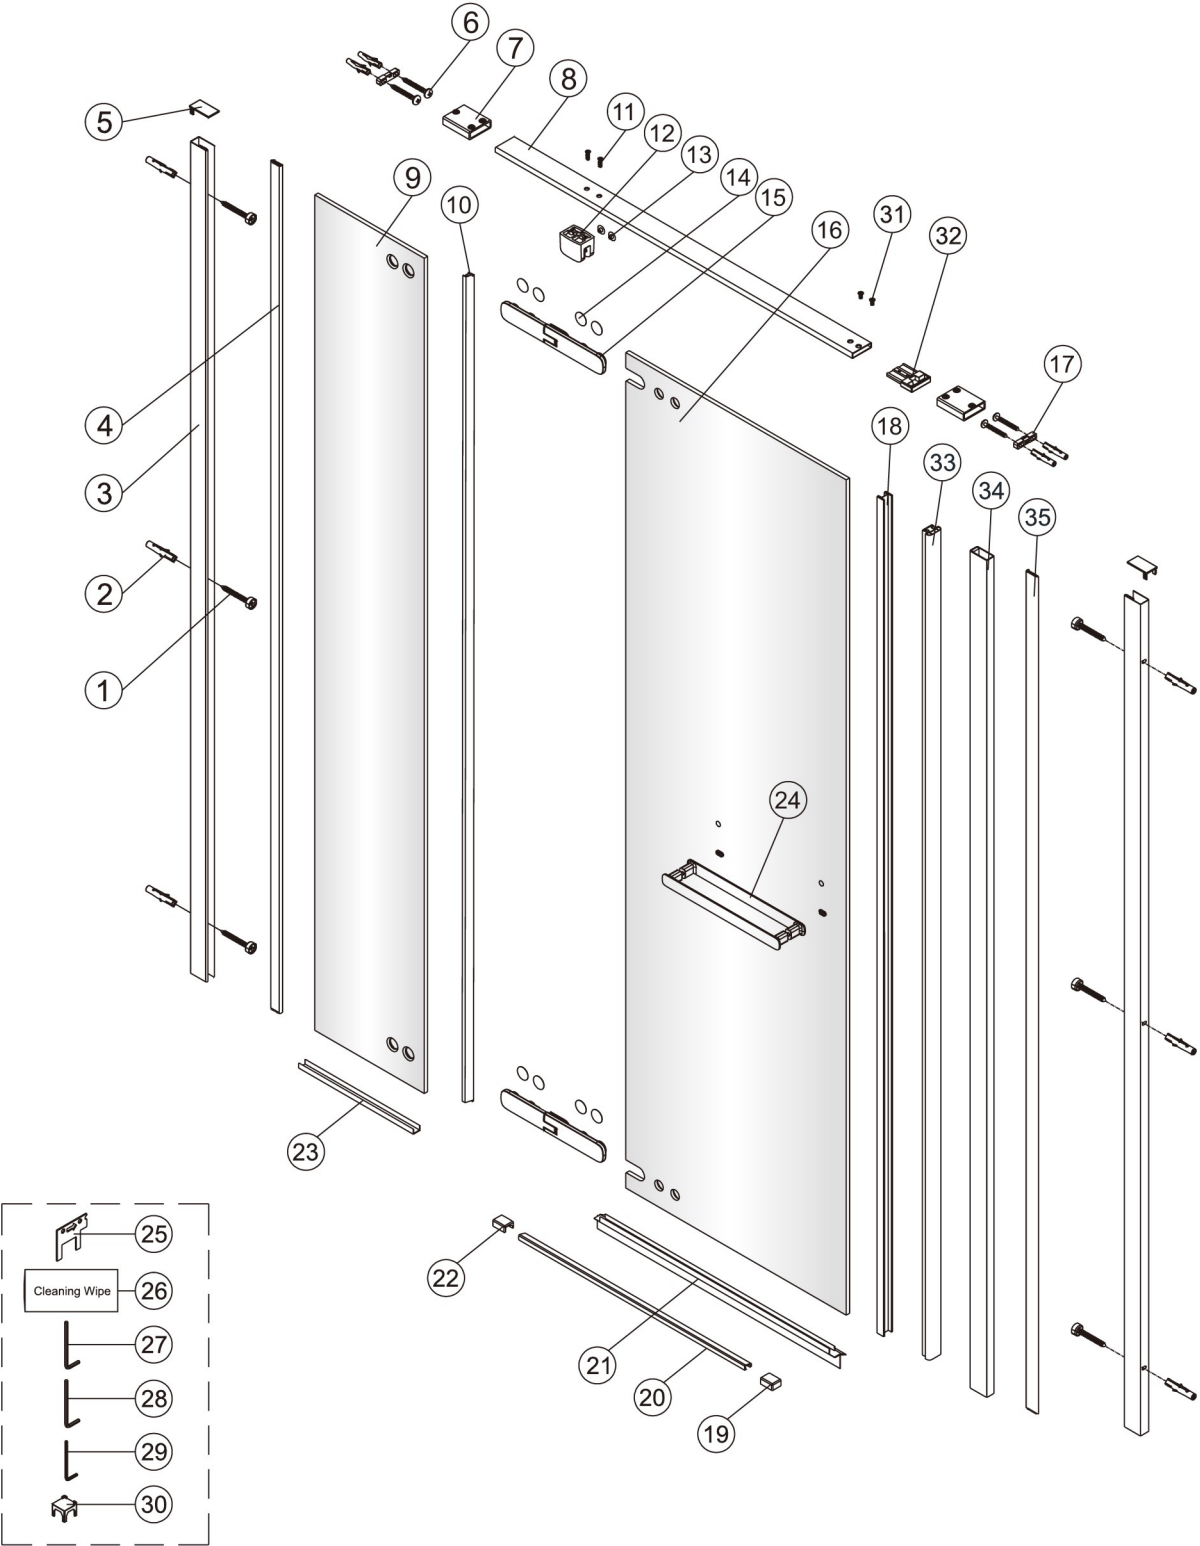

ARTUS DOOR & RETURN

IMPORTANT NOTE : Parts 33 & 40 are not the same and cannot be interchanged

ARTUS ALCOVE

IMPORTANT NOTE : Parts 33 & 40 are not the same and cannot be interchanged

<u>REFERENCE</u>	<u>DESCRIPTION</u>	<u>ARTICLE CODE</u>
PART 3	WALL RECEIVER GUN METAL	QAS15185
PART 3	WALL RECEIVER CHROME	QAS15190
PART 3	WALL RECEIVER B/NICKEL	QAS15195
PART 4	5MM GLAZING WEDGE CLEAR	QAS15045
PART 4	5MM GLAZING WEDGE BLACK	QAS15050
PART 7	BRACE COLLAR GUN METAL	QAS15125
PART 7	BRACE COLLAR CHROME	QAS15130
PART 7	BRACE COLLAR B/NICKEL	QAS15135
PART 10	HINGE SEAL CLEAR	QAS15090
PART 10	HINGE SEAL BLACK	QAS15095
PART 12	BRACE BRACKET GUN METAL	QAS15350
PART 12	BRACE BRACKET CHROME	QAS15355
PART 12	BRACE BRACKET BRUSHED NICKEL	QAS15360
PART 13 - SET OF 4	BRACE BRACKET CVR G/M SET X 4	QAS15170
PART 13 - SET OF 4	BRACE BRACKET CVR CHRM SET X 4	QAS15175
PART 13 - SET OF 4	BRACE BRACKET CVR B/N SET X 4	QAS15180
PART 14 - SET OF 8	HINGE SCREW CVR G/M SET X 8	QAS15155
PART 14 - SET OF 8	HINGE SCREW CVR CHRM SET X 8	QAS15160
PART 14 - SET OF 8	HINGE SCREW CVR B/N SET X 8	QAS15165
PART 15	HINGE BRUSHED GUN METAL	QAS15140
PART 15	HINGE BRUSHED BRUSHED NICKEL	QAS15145
PART 15	HINGE BRUSHED CHOME	QAS15150
PART 17	BRACE MOUNT	QAS15100
PART 18	DOOR MAGNET HOLDER GUN METAL	QAS15335
PART 18	DOOR MAGNET HOLDER CHROME	QAS15340
PART 18	DOOR MAGNET HOLDER BRUSHED NICKEL	QAS15345
PART 19,22	DOOR SILL END CAP SET CHROME	QAS15035
PART 19,22	DOOR SILL END CAP SET B/NICKL	QAS15040
PART 19,22-(BLACK)	DOOR SILL END CAP SET G/METAL (BLACK)	QAS15030
PART 20	600MM DOOR SILL CHROME	QAS15010
PART 20	640MM DOOR SIL CHROME	QAS15015
PART 20	600MM DOOR SILL BRUSHED NICKEL	QAS15020
PART 20	640MM DOOR SILL BRUSHED NICKEL	QAS15025
PART 20-(BLACK)	600MM DOOR SILL G/METAL (BLACK)	QAS15000
PART 20-(BLACK)	640MM DOOR SILL G/METAL (BLACK)	QAS15005
PART 21	DRIP SEAL	QAS15085
PART 23	HINGE SILL 213 GUN METAL	QAS15230
PART 23	HINGE SILL 272 GUN METAL	QAS15235