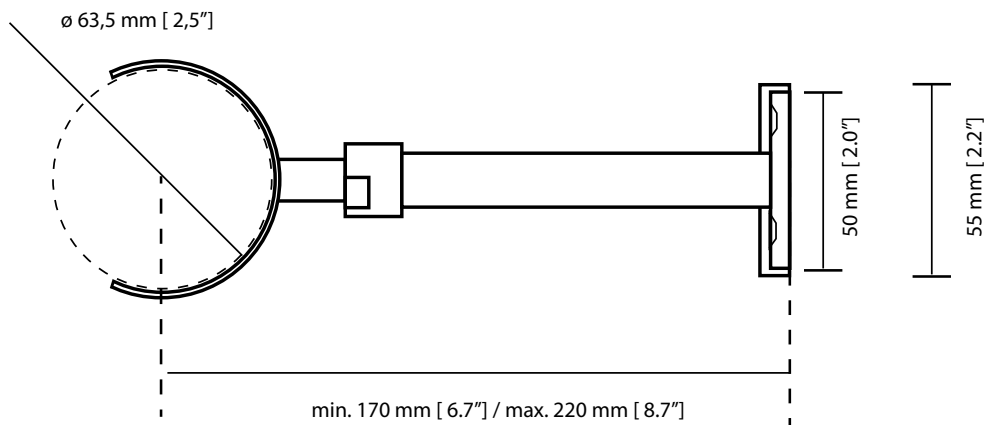

JEE-O wall mount pure

Article code:
400-6310 (pure-wmount-brushed)
400-6320 (pure-wmount-polished)
Material: Stainless Steel r304
Dimension package:
L 25 x W 15,5 x H 14 cm
L 9.8 x W 6.1 H 5.35"
Total weight: 0,36 kg /0.79 lbs
Package weight: 0,1 kg /0.22 lbs
2 year warranty
HS code: 84818011900