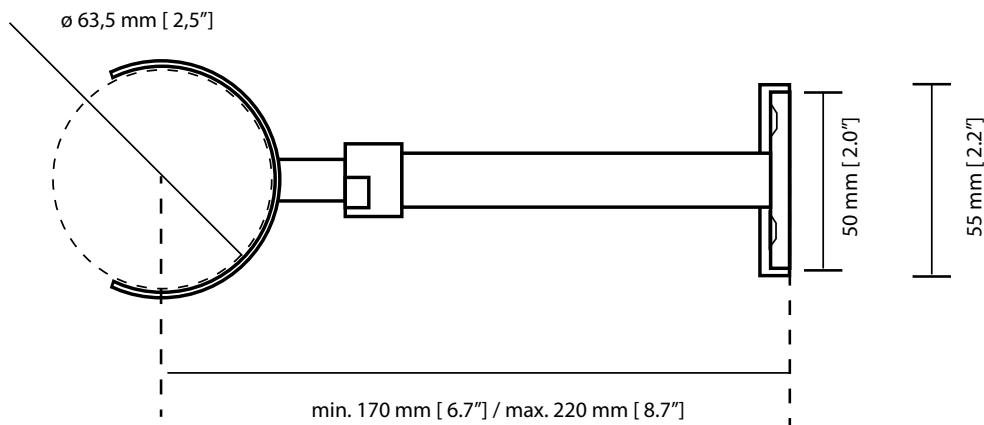

JEE-O wall mount original

Article code:
400-6310 (original-wmount-brushed)
400-6320 (original-wmount-polished)
Material: Stainless Steel r304
Dimension package:
L 25 x W 15,5 x H 14 cm
L 9.8 x W 6.1 H 5.35"
Total weight: 0,36 kg /0.79 lbs
Package weight: 0,1 kg /0.22 lbs
2 year warranty
HS code: 84818011900