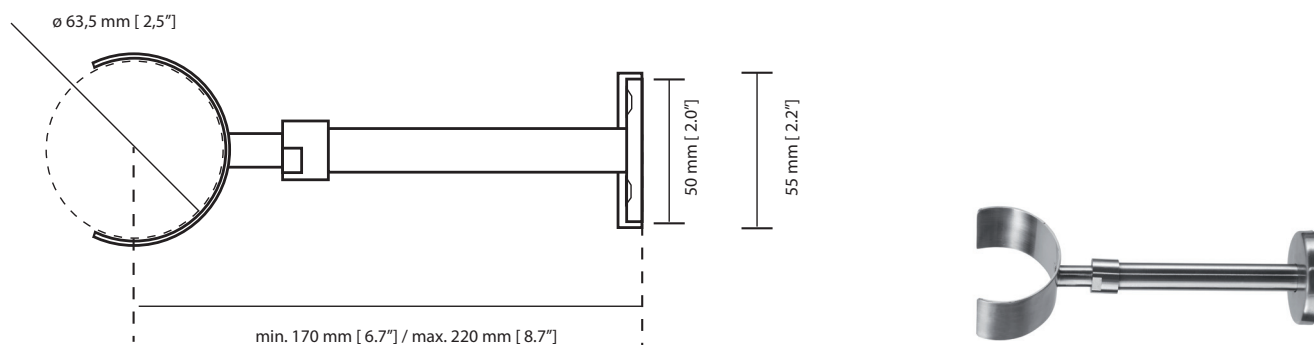

JEE-O original/pure wall bracket specifications

Article code:

101-6000

● brushed stainless steel

101-6001

● polished stainless steel

Material:

Stainless Steel r304

Cleaning:

JEE-O protect

Dimension package:

L 25 x W 15,5 x H 14 cm

Total weight:

0.4 kg

Package weight:

0.1 kg