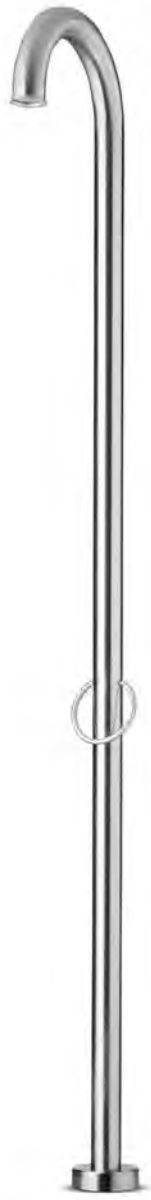

JEE-O original series

shower 01

shower 02

shower 02TH

shower push

shower 04

bath

Freestanding shower mixers.