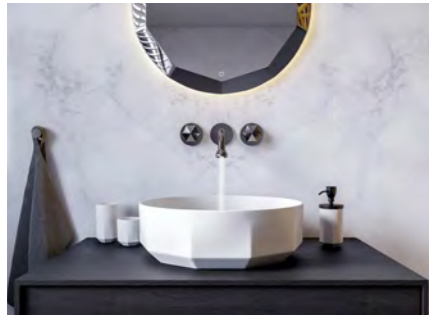

JEE-O references

Page 8-9

JEE-O bloom series

Photo: JEE-O
Project: Milan, Italy

Featured items:

cup high - **601-0037**, cup low - **601-0047**, mirror 60 - **601-0117**, wall basin mixer - **600-1506** basin low - **SWMBAS80** and soap dispenser - **601-0056**