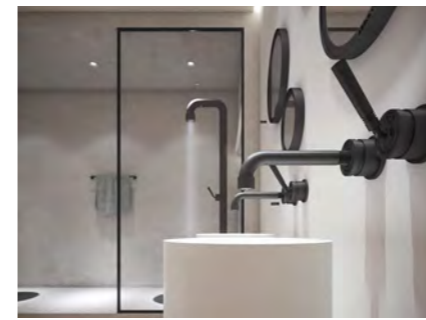

Page 50-51

JEE-O soho series

Photo: JEE-O
Project: New York, USA

Featured items:

shower 01 - **700-6102**, basin high - **SWMBAS69**, wall basin mixer - **700-1502** mirror 30 - **701-0112** and mirror 50 - **701-0122**