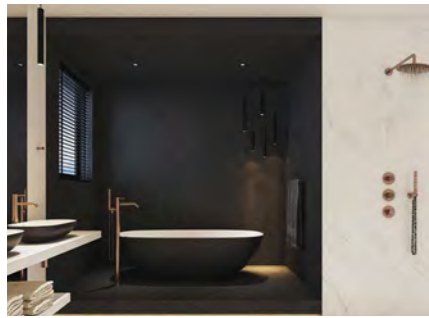

Page 88-89

JEE-O slimline series

Photo: JEE-O
Project: Oslo, Norway

Featured items:

Basin mixer high - **800-1754**, amsterdam basin - **SWMBAS62 - black**, robe hook - **801-0104**
bath mixer O2 - **800-3014**, amsterdam bath - **SMB060 - black**, towel holder - **801-0063**
wall shower combination O2 - **801-6434**