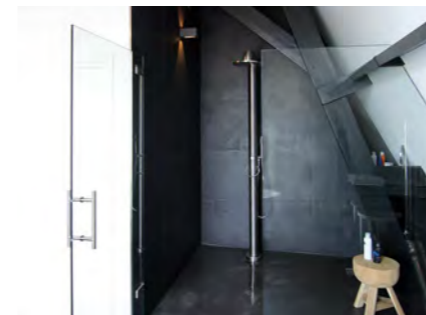

Page 126-127

JEE-O fatline series

Photo: Kusters Fotografie for JEE-O
Project: Berg en Dal, The Netherlands

Featured items:

shower O2 - **200-6210**