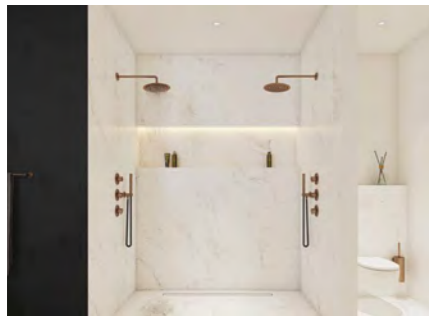

Featured items:

moloko basin - **SWMBAS20** and basin mixer high - **300-1750**

Page 88-89

JEE-O slimline series

Photo: JEE-O
Project: Oslo, Norway

Featured items:

Basin mixer high - **800-1754**, amsterdam basin - **SWMBAS62 - black**, robe hook - **801-0104**
bath mixer O2 - **800-3014**, amsterdam bath - **SMB060 - black**, towel holder - **801-0063**
wall shower combination O2 - **801-6434**