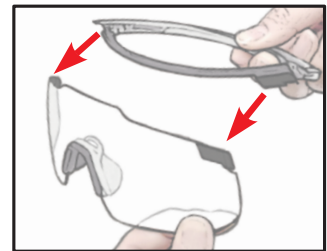

SHIMANO

CYCLING EYEWEAR

S-PHYRE CE-SPHR2

1.

2.

3.

4.

5.