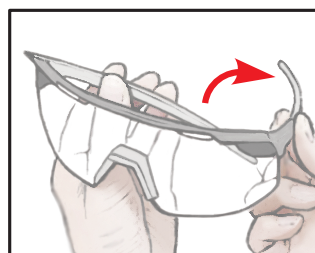

SHIMANO

CYCLING EYEWEAR

S-PHYRE CE-SPHR2

1.

2.

3.

4.

5.