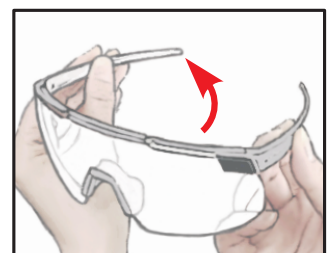

SHIMANO

CYCLING EYEWEAR

S-PHYRE CE-SPHR2

1.

2.

3.

4.

5.