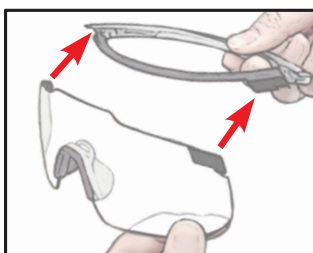

SHIMANO

CYCLING EYEWEAR

S-PHYRE CE-SPHR2

1.

2.

3.

4.

5.