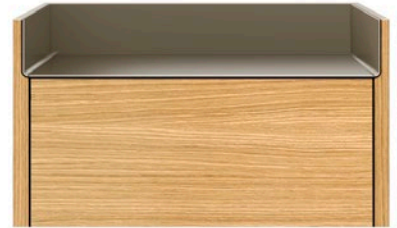

punt

S T O C K H O L M

Mario Ruiz.

WINNER. GANADOR

reddot design award

WITH A SINGULAR ALUMINIUM FINISH ON THE TOP SURFACE
CON UN SINGULAR ACABADO DE ALUMINIO EN LA PARTE SUPERIOR

STOCKHOLM COLLECTION

B E D S I D E T A B L E

M e s i t a s d e n o c h e

SLIM BEDSIDE TABLE
WITH SLOTTED DOORS AND WALL BRACKETS

punt

BEDSIDE TABLE WITH DOOR AND PLINTH

punt

BEDSIDE TABLE WITH WITH DRAWERS AND METAL BASE

punt

46 cm DEPTH

FLIP DOWN DOOR
Puerta abatible

STH151

DRAWERS
Cajones

STH105

63,5 cm

FLIP DOWN DOOR
Puerta abatible

STH153

36 cm