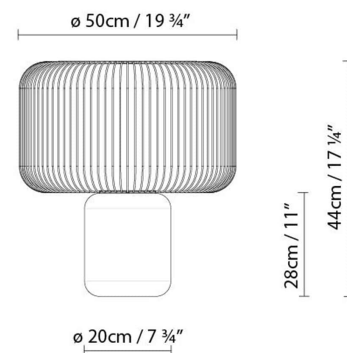

KESHI T50

● Black (matte)

CODE	LAMP	LIGHT SOURCE	DIM	BULB	kg
732051U	KESHI T30	LED 6W (E12) Fluo/CFL max. 12W (E12) Inc. max. 40W (E12)	A++	6.75	LED A+