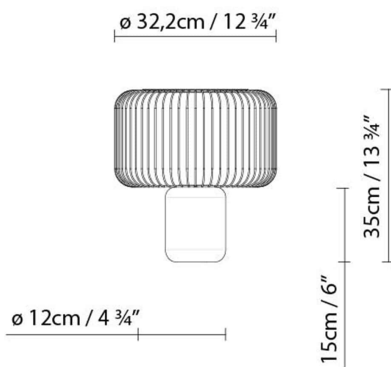

KESHI T

By David Abad

Description:

Table lamp crafted of sanded black Markina marble, with a metallic bar shade finished in matte black. Upper metallic reflector with mirror finish. Available in two sizes.

KESHI T30

KESHI T50

● Black (matte)

CODE	LAMP	LIGHT SOURCE	DIM	BULB	kg
732051U	KESHI T30	LED 6W (E12) Fluo/CFL max. 12W (E12) Inc. max. 40W (E12)	A++	6.75	LED A+