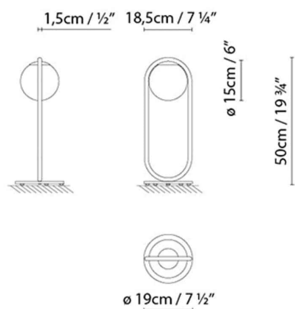

C BALL T

By Stone Designs

Description:

Decorative table lamp consisting of an opal glass sphere and metal components finished in matte brass or textured matte black. Dimmer.

C BALL T

- Black (matte)
- Brass (matte)

CODE	LAMP	LIGHT SOURCE	DIM	BULB	kg
748010U	C BALL T BRASS	LED 6W (E12) Fluo/CFL max. 12W (E12) Inc. max. 40W (E12)	A++ A		3.3
748015U	C BALL T BLACK				

Collection:

Designer

3D

Technical drawing

Assembly instructions

Fotometría

Instrucciones de montaje

grupoblux.com