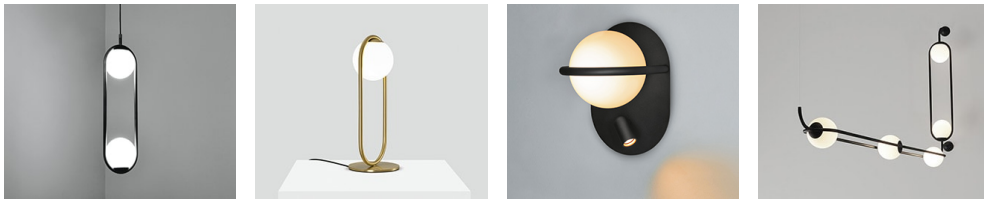

Collection:

Designer

3D

Technical drawing

Assembly instructions

Fotometría

Instrucciones de montaje