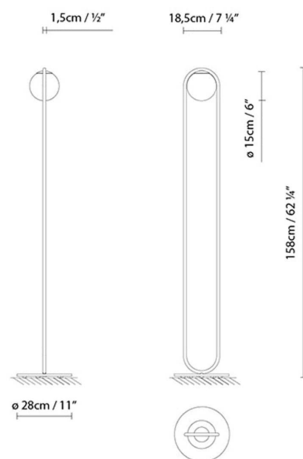

### Description:

Decorative floor lamp consisting of an opal glass sphere and metal components finished in matte brass or textured matte black.

### C\_BALL F

● Black (matte)      ● Brass (matte)

CODE	LAMP	LIGHT SOURCE	DIM	BULB	kg
748210U	C_BALL F BRASS	LED 6W (E12) Fluo/CFL max. 12W (E12)	A++	6.5	LED A+
748215U	C_BALL F BLACK	Inc. max. 40W (E12)	A		A