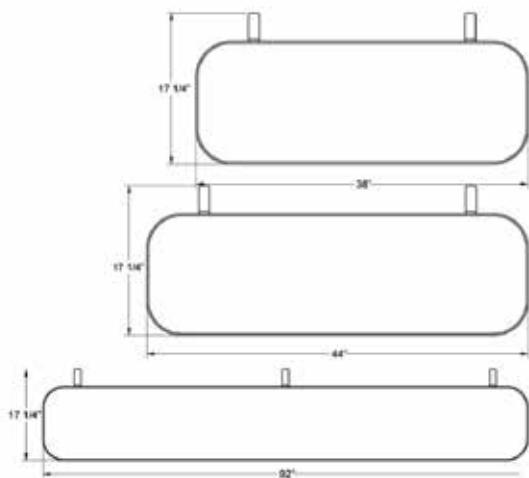

KHEM FURNITURE COLLECTION

Stools

Dimensions:

Bar stool 16"W x 16"L x 29"H

Counter stool 16"W x 16"W x 25"H

Milk stool 16"W x 16"W x 18"H

Mini milk stool 16"W x 16"W x 14"H

Wood options:

Bench

Dimensions: 38", 44" or 92" lengths

W 17 1/4" x 19 1/4" H

Seat 14" x 38"

Wood options:

RHEF Studios
info@rhefstudios.com
Terms: All pieces made to order.
Contact us for lead times.
Made from domestic hardwoods with
VOC-free finish.

Console

Dimensions: 36", 55" or 84" Lengths

W 17" x 32"H

Seat 14" x 38"

Wood options:

XHEM Studios
info@xhemstudios.com
Terms: All pieces made to order.
Contact us for lead times.
Made from domestic hardwoods with
VOC-free finish.

36" Round Coffee Table

Dimensions: 36" L x 36" W x 15.25" H

Wood options:

walnut, charcoal ash, white oak, cherry, maple

KHEM Studios

info@khemstudios.com

Terms: All pieces made to order.

Contact us for lead times.