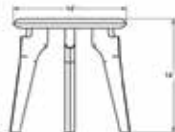

KHEM FURNITURE COLLECTION

Stools

Dimensions:

Bar stool 16"W x 16"L x 29"H

Counter stool 16"W x 16"W x 25"H

Milk stool 16"W x 16"W x 18"H

Mini milk stool 16"W x 16"W x 14"H

Wood options:

Bench

Dimensions: 38", 44" or 92" lengths

W 17 1/4" x 19 1/4" H

Seat 14" x 38"

Wood options:

RHEF Studios
info@rhefstudios.com
Terms: All pieces made to order.
Contact us for lead times.
Made from domestic hardwoods with
VOC-free finish.

36" Round Coffee Table

Dimensions: 36" L x 36" W x 15.25" H

Wood options:

walnut, charcoal ash, white oak, cherry, maple

KHEM Studios

info@khemstudios.com

Terms: All pieces made to order.

Contact us for lead times.