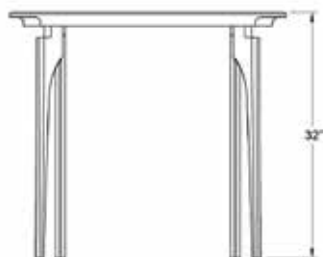

KHEM FURNITURE COLLECTION

Stools

Dimensions:

Bar stool 16"W x 16"L x 29"H

Counter stool 16"W x 16"W x 25"H

Milk stool 16"W x 16"W x 18"H

Mini milk stool 16"W x 16"W x 14"H

Wood options:

Bench

Dimensions: 38", 44" or 92" lengths

W 17 1/4" x 19 1/4" H

Seat 14" x 38"

Wood options:

RHEF Studios
info@rhefstudios.com
Terms: All pieces made to order.
Contact us for lead times.
Made from domestic hardwoods with
VOC-free finish.

Console

Dimensions: 36", 55" or 84" Lengths

W 17" x 32"H

Seat 14" x 38"

Wood options:

XHEM Studios
info@xhemstudios.com
Terms: All pieces made to order.
Contact us for lead times.
Made from domestic hardwoods with
VOC-free finish.

36" Round Coffee Table

Dimensions: 36" L x 36" W x 15.25" H

Wood options:

walnut, charcoal ash, white oak, cherry, maple

KHEM Studios

info@khemstudios.com

Terms: All pieces made to order.

Contact us for lead times.