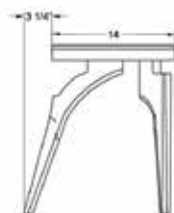

KHEM FURNITURE COLLECTION

Stools

Dimensions:

Bar stool 16"W x 16"L x 29"H

Counter stool 16"W x 16"W x 25"H

Milk stool 16"W x 16"W x 18"H

Mini milk stool 16"W x 16"W x 14"H

Wood options:

Bench

Dimensions: 38", 44" or 92" lengths

W 17 1/4" x 19 1/4" H

Seat 14" x 38"

Wood options:

RHEF Studios
info@rhefstudios.com
Terms: All pieces made to order.
Contact us for lead times.
Made from domestic hardwoods with
VOC-free finish.

Console

Dimensions: 36", 55" or 84" Lengths

W 17" x 32"H

Seat 14" x 38"

Wood options:

XHEM Studios
info@xhemstudios.com
Terms: All pieces made to order.
Contact us for lead times.
Made from domestic hardwoods with
VOC-free finish.

36" Round Coffee Table

Dimensions: 36" L x 36" W x 15.25" H

Wood options:

walnut, charcoal ash, white oak, cherry, maple

KHEM Studios

info@khemstudios.com

Terms: All pieces made to order.

Contact us for lead times.