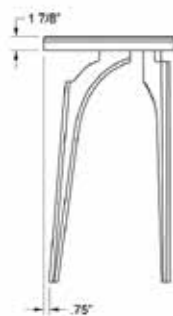

KHEM FURNITURE COLLECTION

Stools

Dimensions:

Bar stool 16"W x 16"L x 29"H

Counter stool 16"W x 16"W x 25"H

Milk stool 16"W x 16"W x 18"H

Mini milk stool 16"W x 16"W x 14"H

Wood options:

Bench

Dimensions: 38", 44" or 92" lengths

W 17 1/4" x 19 1/4" H

Seat 14" x 38"

Wood options:

RHEF Studios
info@rhefstudios.com
Terms: All pieces made to order.
Contact us for lead times.
Made from domestic hardwoods with
VOC-free finish.

Console

Dimensions: 36", 55" or 84" Lengths

W 17" x 32"H

Seat 14" x 38"

Wood options:

XHEM Studios
info@xhemstudios.com
Terms: All pieces made to order.
Contact us for lead times.
Made from domestic hardwoods with
VOC-free finish.

36" Round Coffee Table

Dimensions: 36" L x 36" W x 15.25" H

Wood options:

walnut, charcoal ash, white oak, cherry, maple

KHEM Studios

info@khemstudios.com

Terms: All pieces made to order.

Contact us for lead times.