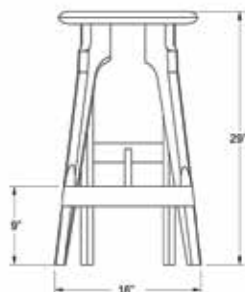

KHEM FURNITURE COLLECTION

Stools

Dimensions:

Bar stool 16"W x 16"L x 29"H

Counter stool 16"W x 16"W x 25"H

Milk stool 16"W x 16"W x 18"H

Mini milk stool 16"W x 16"W x 14"H

Wood options:

Bench

Dimensions: 38", 44" or 92" lengths

W 17 1/4" x 19 1/4" H

Seat 14" x 38"

Wood options:

RHEF Studios
info@rhefstudios.com
Terms: All pieces made to order.
Contact us for lead times.
Made from domestic hardwoods with
VOC-free finish.

Console

Dimensions: 36", 55" or 84" Lengths

W 17" x 32"H

Seat 14" x 38"

Wood options:

XHEM Studios
info@xhemstudios.com
Terms: All pieces made to order.
Contact us for lead times.
Made from domestic hardwoods with
VOC-free finish.

36" Round Coffee Table

Dimensions: 36" L x 36" W x 15.25" H

Wood options:

walnut, charcoal ash, white oak, cherry, maple

KHEM Studios

info@khemstudios.com

Terms: All pieces made to order.

Contact us for lead times.