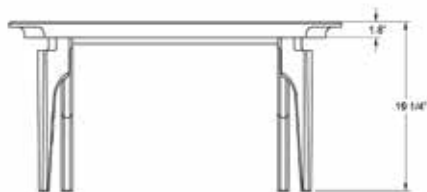

KHEM FURNITURE COLLECTION

Stools

Dimensions:

Bar stool 16"W x 16"L x 29"H

Counter stool 16"W x 16"W x 25"H

Milk stool 16"W x 16"W x 18"H

Mini milk stool 16"W x 16"W x 14"H

Wood options:

Bench

Dimensions: 38", 44" or 92" lengths

W 17 1/4" x 19 1/4" H

Seat 14" x 38"

Wood options:

RHEF Studios
info@rhefstudios.com
Terms: All pieces made to order.
Contact us for lead times.
Made from domestic hardwoods with
VOC-free finish.

Console

Dimensions: 36", 55" or 84" Lengths

W 17" x 32"H

Seat 14" x 38"

Wood options:

XHEM Studios
info@xhemstudios.com
Terms: All pieces made to order.
Contact us for lead times.
Made from domestic hardwoods with
VOC-free finish.

36" Round Coffee Table

Dimensions: 36" L x 36" W x 15.25" H

Wood options:

walnut, charcoal ash, white oak, cherry, maple

KHEM Studios

info@khemstudios.com

Terms: All pieces made to order.

Contact us for lead times.