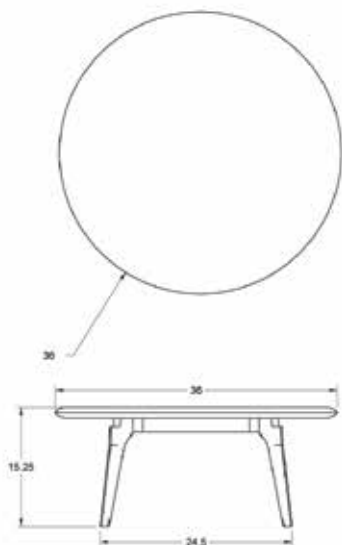

KHEM FURNITURE COLLECTION

Stools

Dimensions:

Bar stool 16"W x 16"L x 29"H

Counter stool 16"W x 16"W x 25"H

Milk stool 16"W x 16"W x 18"H

Mini milk stool 16"W x 16"W x 14"H

Wood options:

Bench

Dimensions: 38", 44" or 92" lengths

W 17 1/4" x 19 1/4" H

Seat 14" x 38"

Wood options:

RHEF Studios
info@rhefstudios.com
Terms: All pieces made to order.
Contact us for lead times.
Made from domestic hardwoods with
VOC-free finish.

Console

Dimensions: 36", 55" or 84" Lengths

W 17" x 32"H

Seat 14" x 38"

Wood options:

XHEM Studios
info@xhemstudios.com
Terms: All pieces made to order.
Contact us for lead times.
Made from domestic hardwoods with
VOC-free finish.

36" Round Coffee Table

Dimensions: 36" L x 36" W x 15.25" H

Wood options:

walnut, charcoal ash, white oak, cherry, maple

KHEM Studios

info@khemstudios.com

Terms: All pieces made to order.

Contact us for lead times.