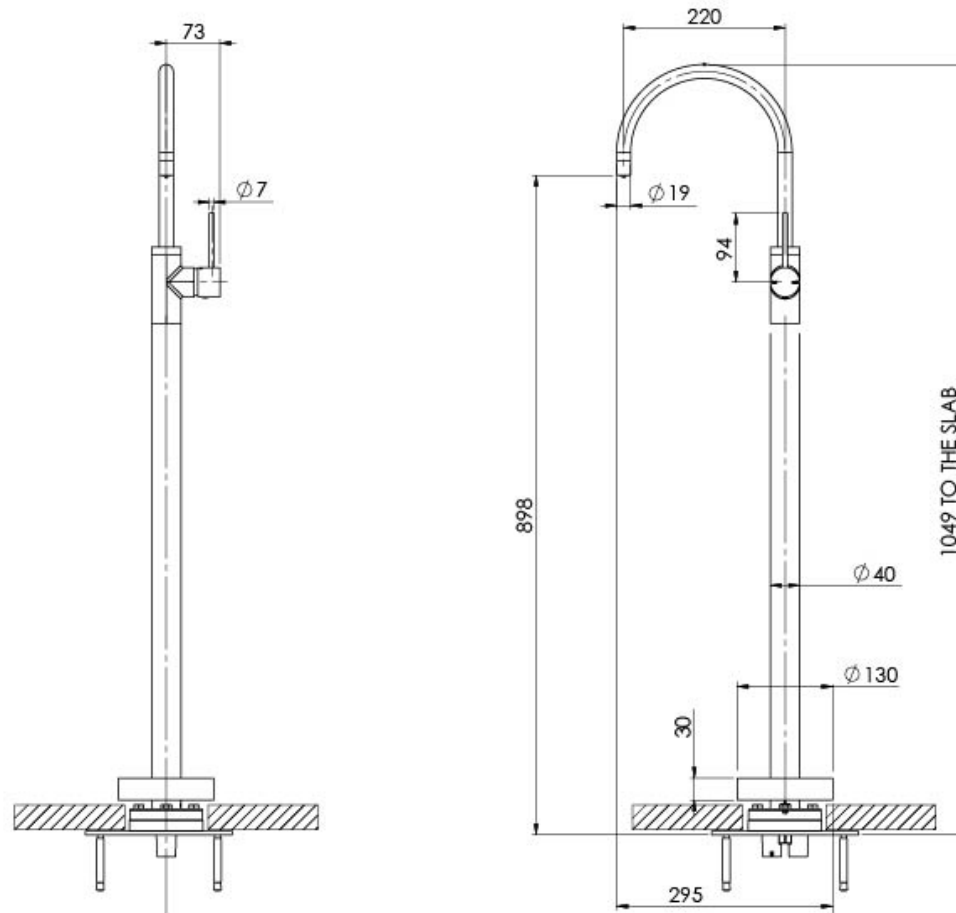

## VIVID SLIMLINE FLOOR MOUNTED BATH MIXER

## SPECIFICATIONS