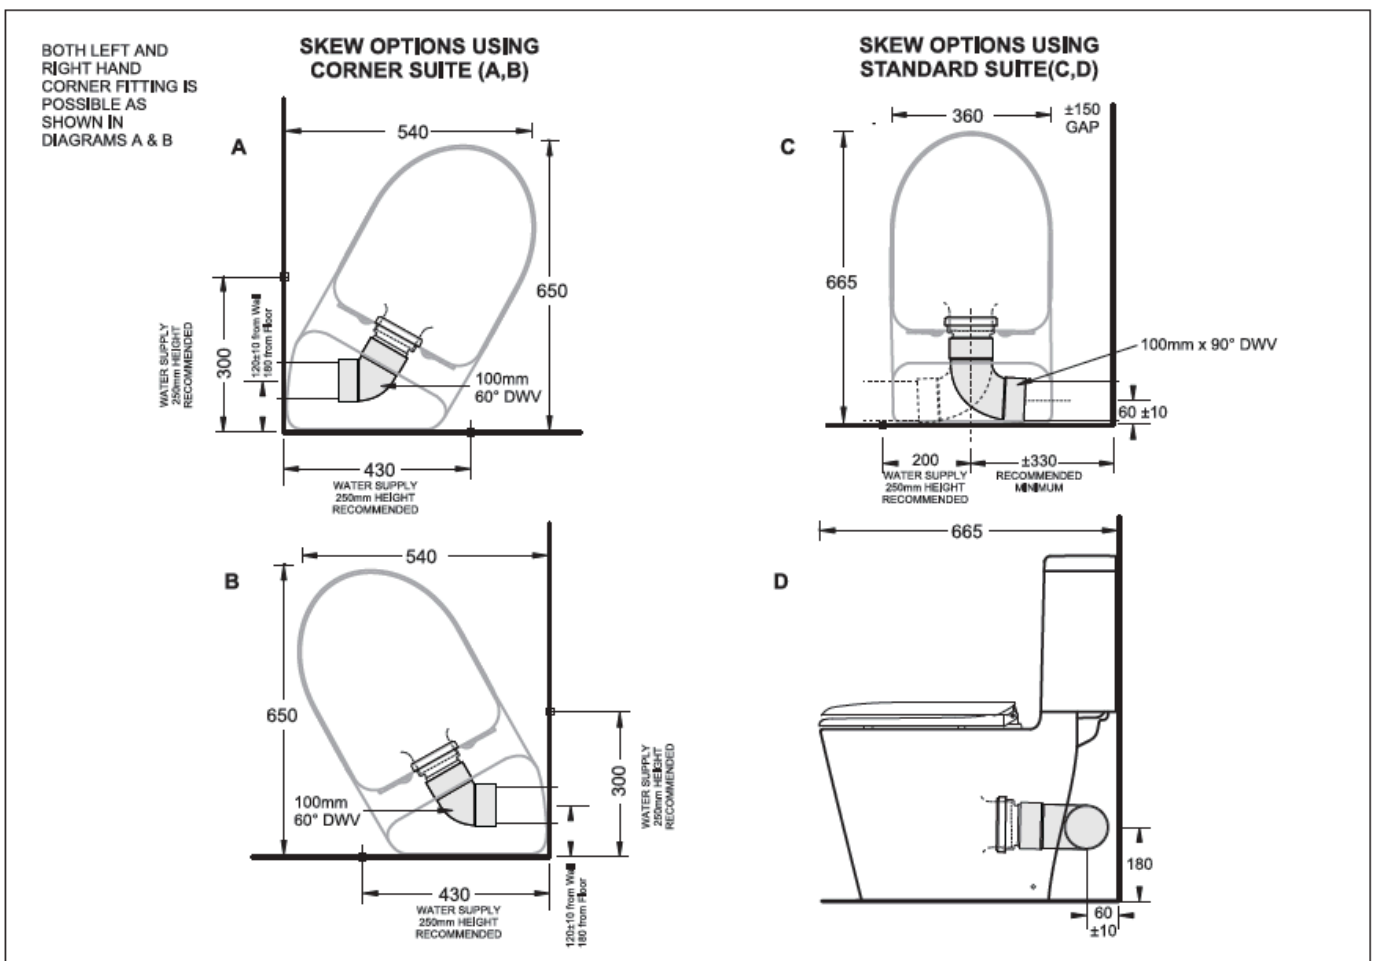

SPACE SOLUTION SKEW SUITES

CLOSE COUPLED TOILET SUITES

G E M I N I

- The Space Solution Close Coupled suites offer convenient options for skew installations where there is limited space
- Both the Standard and Corner suites can be configured for left or right hand sewer outlet
- The Corner suite can be installed for either left or right handed angle installation
- 4 Star dual flush efficiency

WELS
★★★★★
4.5/3L FLUSH

Item	Description	Code
Space Solution Close Coupled Skew Suite		C6799.6269SK
Toilet	Space Solution Close Coupled Pan	C6799
Cistern	Space Solution Cistern	C6269
Seat	Deluxe Soft Close Seat	C90801
Sewer	Pan Collar	X215
	90° DWV Bend	X216
Space Solution Corner Close Coupled Skew Suite		C6799.6267SK
Toilet	Space Solution Close Coupled Pan	C6799
Cistern	Space Solution Corner Cistern	C6267
Seat	Deluxe Soft Close Seat	C90801
Sewer	Pan Collar	X215
	60° DWV Bend	X217

All dimensions are in millimetres and are subject to normal manufacturing variation. As product development is ongoing Gemini reserves the right to vary specifications without notice