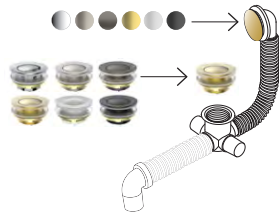

Bath Wastes + Overflow Kits – Summary

Options for overflow bath

Turn any non-overflow bath into an overflow bath with an overflow kit (with bath waste included).

Two FlexiWaste Overflow Kits are available:

- **PREMIUM OVERFLOW KIT** – This includes a premium colour Pop-out Bath Waste and colour Overflow Dome.
- **BASIC OVERFLOW KIT** – This includes a chrome Plug+Waste and chrome Overflow Dome.

PREMIUM FLEXIWASTE BATH OVERFLOW KIT

1. **FlexiWaste Bath Overflow Pop-out Kit PREMIUM**
2. includes premium Pop-out Bath Waste – colour options
   - includes Overflow Dome – colour options

Order code	
192235	FlexiWaste Bath OF Pop-out Kit, Brushed Nickel
192236	FlexiWaste Bath OF Pop-out Kit, Black Silk Matte
192237	FlexiWaste Bath OF Pop-out Kit, White Gloss
192238	FlexiWaste Bath OF Pop-out Kit, Gunmetal
192239	FlexiWaste Bath OF Pop-out Kit, Brushed Gold
192240	FlexiWaste Bath OF Pop-out Kit, Chrome

BASIC FLEXIWASTE BATH OVERFLOW KIT

1. **FlexiWaste Bath Overflow Kit BASIC**
2. includes Chrome Plug+Waste, white rubber plug
   - includes overflow dome – Chrome

Order code	
192180	FlexiWaste Bath OF Kit Basic – Chrome Plug+Waste

Options for non-overflow bath

Baths without overflow need a bath waste kit and bath waste.

The Basic FlexiWaste Kit comes with a chrome Plug+Waste. You can upgrade to a premium Pop-out Bath Waste, available in multiple colours.

- **BASIC FLEXIWASTE KIT** includes a chrome Plug+Waste.
- **Optional Extra:** Upgrade the waste to a **POP-OUT BATH WASTE**, available in multiple colour options.