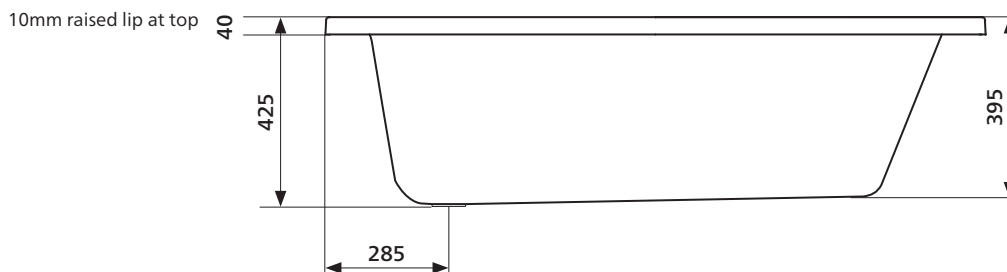

Select 01 inset bath

Inset bath • 2 sizes

An elegant symmetrical design with streamlined features, this stylish inset bath will add sleek practicality to any contemporary bathroom.

- white sanitary grade acrylic
- resists chipping, natural slip resistance
- gloss finish
- excellent heat retention properties
- solid base support
- full resin reinforced
- full tile flange around bath
- suitable for built-in and island installation
- overflow version available

Order codes

NO OVERFLOW

191511	Select inset bath, 1525mm	[old code: SBT-011525]
191516	Select inset bath, 1675mm	[old code: SBT-011675]

WITH OVERFLOW OPTION

191512	Select inset bath, 1525mm, with overflow hole
191517	Select inset bath, 1675mm, with overflow hole

Order overflow kits and wastes separately.

For overflow kits, bath wastes and colour options, refer to following page.

Product details

WASTE	Suits standard 40 mm waste
CAPACITY	1525 length: 230 litres 1675 length: 260 litres
OVERFLOW	Optional overflow
FIXING	Use acetic cured silicone sealant. Do not use epoxy type adhesives. Always use the actual product to verify cutout.