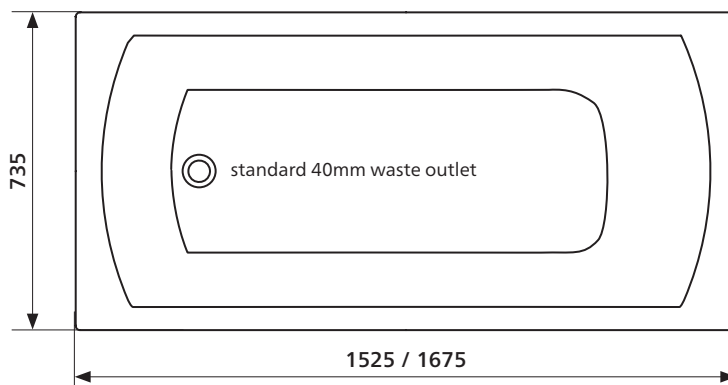

Select 01 inset bath

Inset bath • 2 sizes

An elegant symmetrical design with streamlined features, this stylish inset bath will add sleek practicality to any contemporary bathroom.

- white sanitary grade acrylic
- resists chipping, natural slip resistance
- gloss finish
- excellent heat retention properties
- solid base support
- full resin reinforced
- full tile flange around bath
- suitable for built-in and island installation
- overflow version available

Order codes

NO OVERFLOW

191511	Select inset bath, 1525mm	[old code: SBT-011525]
191516	Select inset bath, 1675mm	[old code: SBT-011675]

WITH OVERFLOW OPTION

191512	Select inset bath, 1525mm, with overflow hole
191517	Select inset bath, 1675mm, with overflow hole

Order overflow kits and wastes separately.

For overflow kits, bath wastes and colour options, refer to following page.

Product details

WASTE	Suits standard 40 mm waste
CAPACITY	1525 length: 230 litres 1675 length: 260 litres
OVERFLOW	Optional overflow
FIXING	Use acetic cured silicone sealant. Do not use epoxy type adhesives. Always use the actual product to verify cutout.