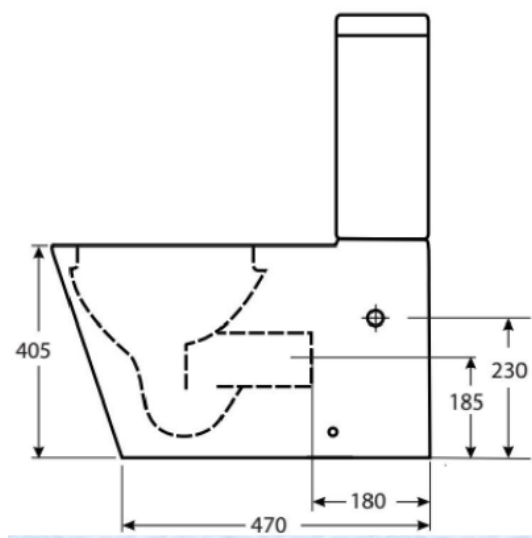

RIMINI

- CODE 1627585
- WALL FACED SUITE
- RIMLESS PAN
- SHORT PROJECTION 615MM
- NANO COAT ANTI BACTERIAL
- ULTRA THIN SOFT CLOSE SEAT
- 4 STAR WELS 4.5/3L
- 70mm TO 160mm SETOUT
- BACK & BTM INLET
- ROUND SUPER SLIM BUTTON
- RIMLESS PAN FOR MORE HYGIENIC CLEANING
- SHORT PROJECTION SPACE SAVER 615MM
- NANO COATING IN PAN ENABLES EASIER CLEANING & MORE ANTI BACTERIAL
- FOR LARGER OFFSETS PURCHASE CODE 1626169 VARIO BEND