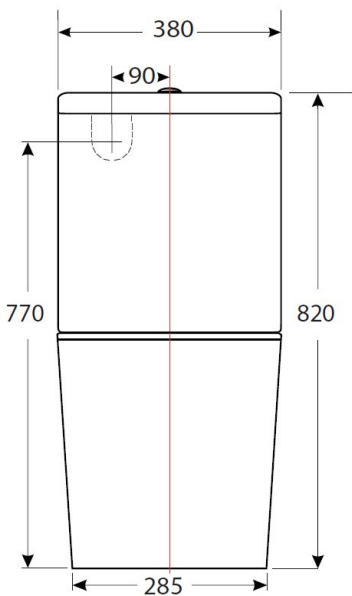

RIMINI

- CODE 1627585
- WALL FACED SUITE
- RIMLESS PAN
- SHORT PROJECTION 615MM
- NANO COAT ANTI BACTERIAL
- ULTRA THIN SOFT CLOSE SEAT
- 4 STAR WELS 4.5/3L
- 70mm TO 160mm SETOUT
- BACK & BTM INLET
- ROUND SUPER SLIM BUTTON
- RIMLESS PAN FOR MORE HYGIENIC CLEANING
- SHORT PROJECTION SPACE SAVER 615MM
- NANO COATING IN PAN ENABLES EASIER CLEANING & MORE ANTI BACTERIAL
- FOR LARGER OFFSETS PURCHASE CODE 1626169 VARIO BEND