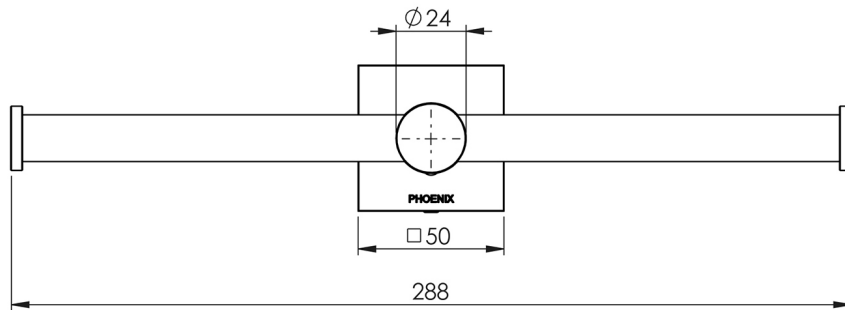

RADII

RADII DOUBLE TOILET ROLL HOLDER SQUARE PLATE

SPECIFICATIONS

AVAILABLE IN

RS891 CHR
Chrome

INFORMATION

MAINTENANCE AND CARE:

- All surfaces should be cleaned with mild liquid detergent or soap and water.
- Do not use cream cleaners or citrus based cleaning products, as they are abrasive.
- Use of unsuitable cleaning agents may damage the surface.
- Any damage caused in this way will not be covered by warranty.

Please visit <https://www.phoenixtapware.com.au/warranty> to view the full warranty

While we aim to ensure the specifications shown are correct at time of printing, Phoenix Tapware reserves the right to make modifications without prior notice. Always use the physical product measurements for mark-ups and roughing-in as the line drawing shown may differ from the actual product over time. All measurements are shown in millimetres. Colours may vary from image shown.

Ph: +61 3 9780 4200
19/08/2022
phoenixtapware.com.au