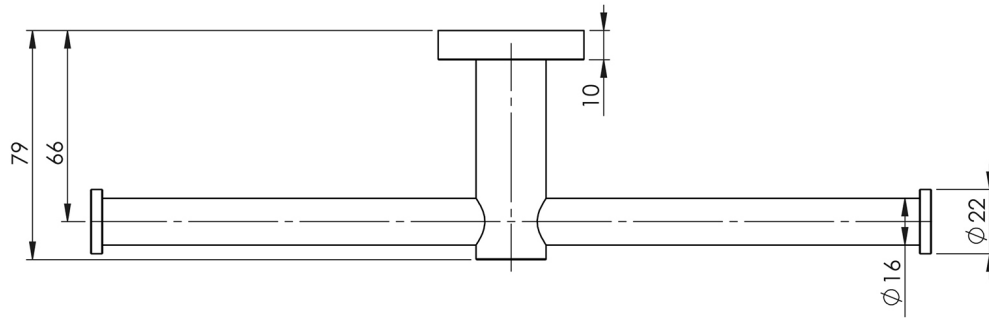

RADII

RADII DOUBLE TOILET ROLL HOLDER SQUARE PLATE

SPECIFICATIONS

AVAILABLE IN

RS891 CHR
Chrome

INFORMATION

MAINTENANCE AND CARE:

- All surfaces should be cleaned with mild liquid detergent or soap and water.
- Do not use cream cleaners or citrus based cleaning products, as they are abrasive.
- Use of unsuitable cleaning agents may damage the surface.
- Any damage caused in this way will not be covered by warranty.

Please visit <https://www.phoenixtapware.com.au/warranty> to view the full warranty

While we aim to ensure the specifications shown are correct at time of printing, Phoenix Tapware reserves the right to make modifications without prior notice. Always use the physical product measurements for mark-ups and roughing-in as the line drawing shown may differ from the actual product over time. All measurements are shown in millimetres. Colours may vary from image shown.

Ph: +61 3 9780 4200
19/08/2022
phoenixtapware.com.au