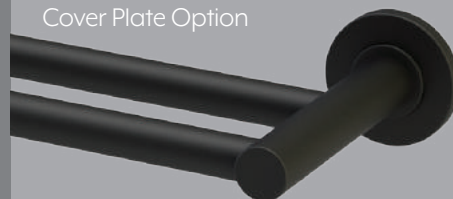

Round
Cover Plate Option