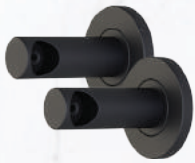

### EP-MB End Pillars Matt Black (Pair)

A pair of End pillars combined with Matt Black Rod of desired length will make a single towel rail.

### DEP-MB Double End Pillars Matt Black (Pair)

A pair of Double-End Pillars combined with 2 lengths of Matt Black Rod of desired lengths will make a double towel rail.

### TRH-MB Toilet Roll Holder Matt Black

A sleek fixed toilet roll holder that can be installed facing left or right.

### SD-MB Soap Dish Matt Black (Mini)

A stylish wall mounted soap dish that's the finishing touch for any bathroom.