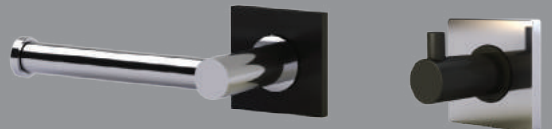

### MSCP-MB Mini Square Cover Plate Matt Black (Pair)

Interchange to square plate for a custom look.  
Mini Square Cover Plates Suites: Soap Dish, Shelf & Coat hook.

### LSCP-MB Large Square Cover Plate Matt Black (Pair)

Interchange to square plate for a custom look.  
Large Square Cover Suites: End Pillars, Towel Ring, Toilet Roll Holder, Double Toilet Roll Holder & Multi Purpose Holder.

**Square**  
Cover Plate Option

**Round**  
Cover Plate Option

Interchange with our chrome range to  
make unique accessories!

- Secure 4 point fixing system
- Customise to any length
- No brackets or grub screws
- Fully concealed fixings