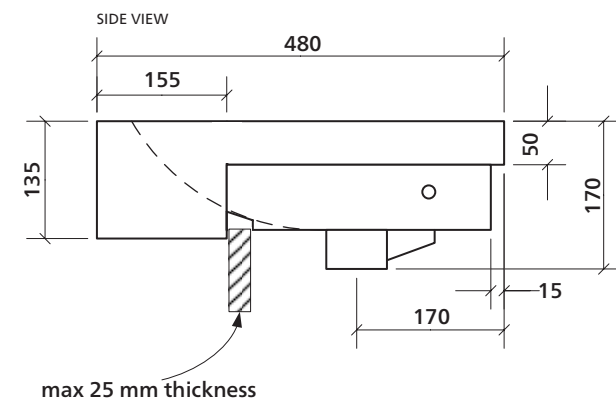

Kyra 210

Collection: Foundation
Former name: Kyra 210

Semi-recessed basin, square

This minimalist semi-recessed basin has architectural design features. Ideal for narrow benchtops, it has generous capacity.

Order codes

191480	Kyra 210, 1 taphole	Old code: SBC-210
191481	Kyra 210, no taphole	Old code: SBC-210-0T
191482	Kyra 210, 3 tapholes	Old code: SBC-210-3T

Product details

TAPHOLE	0, 1 or 3 tapholes (35 mm diameter).
WASTE	Suits standard 32 mm waste (not supplied).
CAPACITY	8 litres.
OVERFLOW	Has overflow.
MATERIAL	White vitreous china.
FIXING	Use silicone sealant. Do not use epoxy type adhesives. Always use the actual basin to verify cutout.