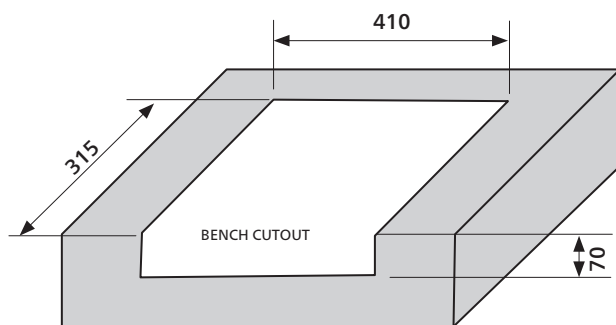

Kyra 210

Collection: Foundation
Former name: Kyra 210

Semi-recessed basin, square

This minimalist semi-recessed basin has architectural design features. Ideal for narrow benchtops, it has generous capacity.

Order codes

191480	Kyra 210, 1 taphole	Old code: SBC-210
191481	Kyra 210, no taphole	Old code: SBC-210-0T
191482	Kyra 210, 3 tapholes	Old code: SBC-210-3T

Product details

TAPHOLE	0, 1 or 3 tapholes (35 mm diameter).
WASTE	Suits standard 32 mm waste (not supplied).
CAPACITY	8 litres.
OVERFLOW	Has overflow.
MATERIAL	White vitreous china.
FIXING	Use silicone sealant. Do not use epoxy type adhesives. Always use the actual basin to verify cutout.

 Basin has integrated overflow.

 Nanoglaze surface – ultra-smooth, anti-bacterial, easy to clean.

SEIMA

kitchen + laundry + bathroom ware

seima.com.au

Please note

- All measurements are in millimetres.
- Dimensions are nominal and subject to normal ceramic manufacturing variations of ± 5 mm.
- Wastes, taps and bottle traps shown in images are not included unless specified.
- Fixing: Use silicone sealant. Do not use epoxy type adhesives.
- Always use the actual basin to verify cutout.
- Specifications may vary without notice as part of our continuous improvement practices.
- Clean with a damp cloth. Do not use abrasive cleaners, liquids or pastes.