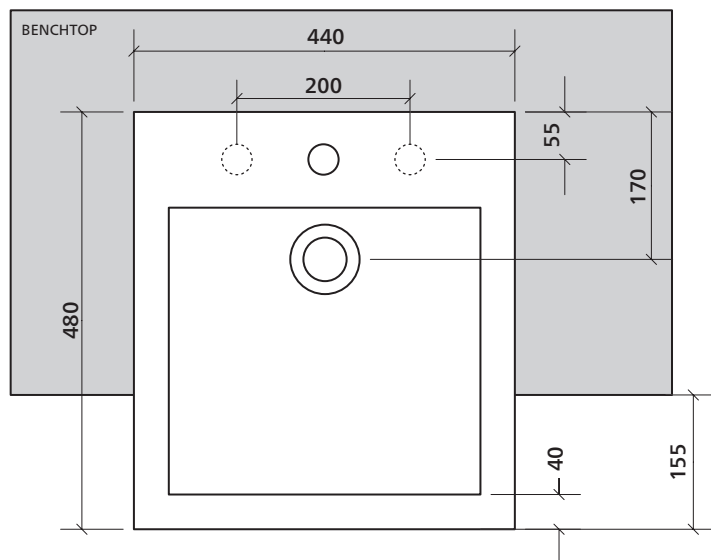

Kyra 210

Collection: Foundation
Former name: Kyra 210

Semi-recessed basin, square

This minimalist semi-recessed basin has architectural design features. Ideal for narrow benchtops, it has generous capacity.

Order codes

191480	Kyra 210, 1 taphole	Old code: SBC-210
191481	Kyra 210, no taphole	Old code: SBC-210-0T
191482	Kyra 210, 3 tapholes	Old code: SBC-210-3T

Product details

TAPHOLE	0, 1 or 3 tapholes (35 mm diameter).
WASTE	Suits standard 32 mm waste (not supplied).
CAPACITY	8 litres.
OVERFLOW	Has overflow.
MATERIAL	White vitreous china.
FIXING	Use silicone sealant. Do not use epoxy type adhesives. Always use the actual basin to verify cutout.

 Basin has integrated overflow.

 Nanoglaze surface – ultra-smooth, anti-bacterial, easy to clean.

SEIMA

kitchen + laundry + bathroom ware

seima.com.au

Please note

- All measurements are in millimetres.
- Dimensions are nominal and subject to normal ceramic manufacturing variations of ± 5 mm.
- Wastes, taps and bottle traps shown in images are not included unless specified.
- Fixing: Use silicone sealant. Do not use epoxy type adhesives.
- Always use the actual basin to verify cutout.
- Specifications may vary without notice as part of our continuous improvement practices.
- Clean with a damp cloth. Do not use abrasive cleaners, liquids or pastes.