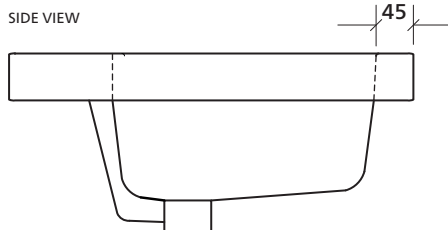

## Inset above counter basin, rectangular

This contemporary inset basin has generous capacity with a low above counter profile and most of the basin sitting below the benchtop. The wide rim enables this inset basin to be used with a variety of benchtop materials.

### Order codes

191458	Kyra 024, 1 taphole	Old code: SBC-024
191459	Kyra 024, No taphole	
191460	Kyrai 024, 3 tapholes	Old code: SBC-024-3T

### Product details

TAPHOLE	0, 1 or 3 tapholes.
WASTE	Suits standard 32 mm waste with overflow (not supplied).
OVERFLOW	Standard with overflow.
MATERIAL	White vitreous china.
COLOUR	White.
FIXING	Always use the actual basin to verify cutout. Use silicone sealant. Do not use epoxy type adhesives.