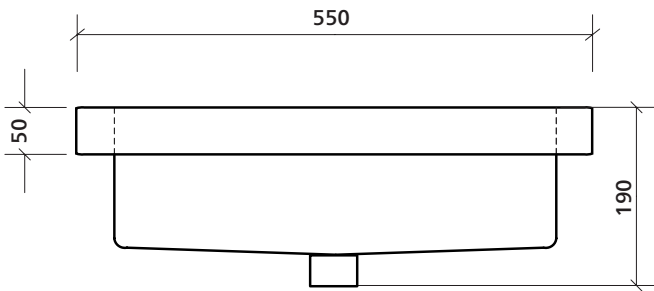

## Inset above counter basin, rectangular

This contemporary inset basin has generous capacity with a low above counter profile and most of the basin sitting below the benchtop. The wide rim enables this inset basin to be used with a variety of benchtop materials.

### Order codes

191458	Kyra 024, 1 taphole	Old code: SBC-024
191459	Kyra 024, No taphole	
191460	Kyrai 024, 3 tapholes	Old code: SBC-024-3T

### Product details

TAPHOLE	0, 1 or 3 tapholes.
WASTE	Suits standard 32 mm waste with overflow (not supplied).
OVERFLOW	Standard with overflow.
MATERIAL	White vitreous china.
COLOUR	White.
FIXING	Always use the actual basin to verify cutout. Use silicone sealant. Do not use epoxy type adhesives.

### Please note

- All measurements are in millimetres.
- Dimensions are nominal and subject to normal ceramic manufacturing variations of ±5mm.
- Wastes, taps and bottle traps shown in images are not included unless specified.
- Fixing: Use silicone sealant. Do not use epoxy type adhesives.
- Always use the actual basin to verify cutout.
- Specifications may vary without notice as part of our continuous improvement practices.
- Clean with a damp cloth. Do not use abrasive cleaners, liquids or pastes.