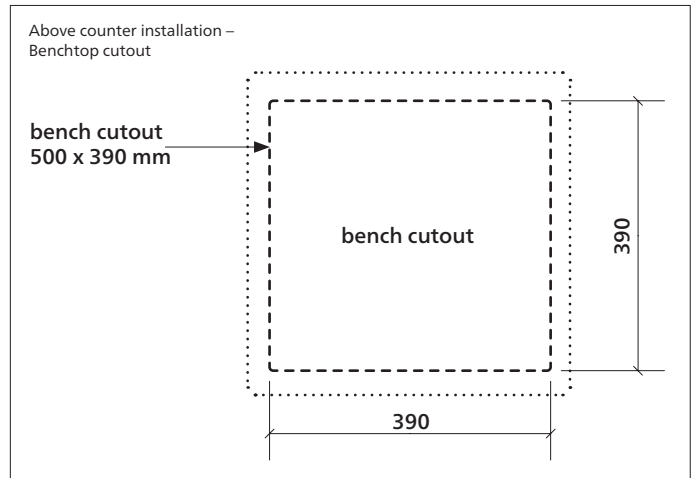

## Inset above counter basin, rectangular

This contemporary inset basin has generous capacity with a low above counter profile and most of the basin sitting below the benchtop. The wide rim enables this inset basin to be used with a variety of benchtop materials.

### Product details

TAPHOLE	0, 1 or 3 tapholes.
WASTE	Suits standard 32 mm waste with overflow (not supplied).
OVERFLOW	Standard with overflow.
MATERIAL	White vitreous china.
COLOUR	White.
FIXING	Always use the actual basin to verify cutout. Use silicone sealant. Do not use epoxy type adhesives.

### Please note

- All measurements are in millimetres.
- Dimensions are nominal and subject to normal ceramic manufacturing variations of ±5mm.
- Wastes, taps and bottle traps shown in images are not included unless specified.
- Fixing: Use silicone sealant. Do not use epoxy type adhesives.
- Always use the actual basin to verify cutout.
- Specifications may vary without notice as part of our continuous improvement practices.
- Clean with a damp cloth. Do not use abrasive cleaners, liquids or pastes.