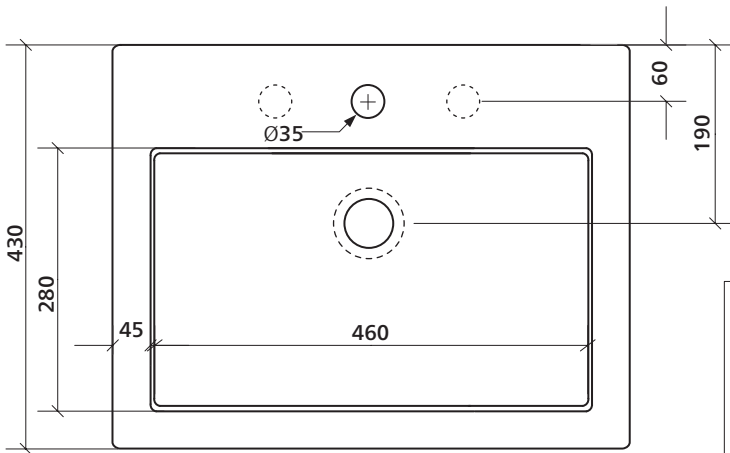

## Inset above counter basin, rectangular

This contemporary inset basin has generous capacity with a low above counter profile and most of the basin sitting below the benchtop. The wide rim enables this inset basin to be used with a variety of benchtop materials.

### Order codes

191458	Kyra 024, 1 taphole	Old code: SBC-024
191459	Kyra 024, No taphole	
191460	Kyrai 024, 3 tapholes	Old code: SBC-024-3T

### Product details

TAPHOLE	0, 1 or 3 tapholes.
WASTE	Suits standard 32 mm waste with overflow (not supplied).
OVERFLOW	Standard with overflow.
MATERIAL	White vitreous china.
COLOUR	White.
FIXING	Always use the actual basin to verify cutout. Use silicone sealant. Do not use epoxy type adhesives.

### Please note

- All measurements are in millimetres.
- Dimensions are nominal and subject to normal ceramic manufacturing variations of ±5mm.
- Wastes, taps and bottle traps shown in images are not included unless specified.
- Fixing: Use silicone sealant. Do not use epoxy type adhesives.
- Always use the actual basin to verify cutout.
- Specifications may vary without notice as part of our continuous improvement practices.
- Clean with a damp cloth. Do not use abrasive cleaners, liquids or pastes.