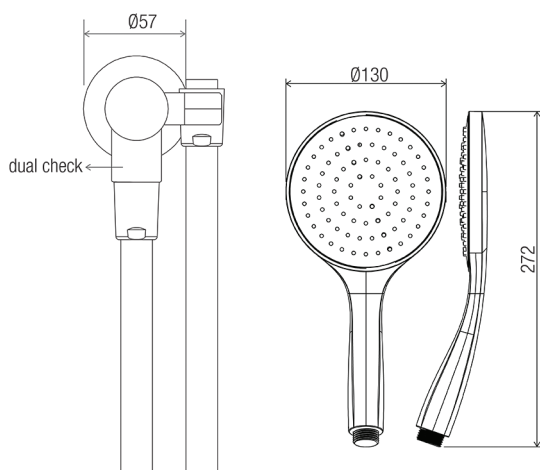

DIMENSIONS

INDICATIVE IMAGE

STREAMJET™ XL HANDHELD

Product Code - Finish

- HS 011X C - Chrome

Features

- ABS 130 mm XL shower with rub-clean spray diffusor
- Brass 85 mm wall outlet elbow bracket with flow INTERCHANGE® spigot
- PVC 1500 mm Silverflex™ hose with ½" BSP swivel conical end nut
- Licenced dual check/non-return valve
- Brass 57 mm wall flange
- Chrome plated finish
- Full pattern spray