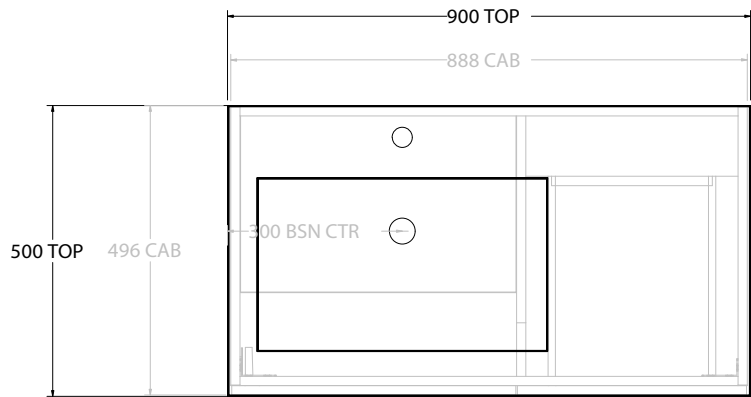

**Adp**

PRODUCT:	GLACIER DOOR & DRAWER TWIN 900 WALL HUNG CENTRE BASIN	
CODE:	LITE: GLLFCW0900WHCCM	PRO: GLPFCW0900WHCCM
MOUNTING:	WALL HUNG	
SIZE:	900W X 500D X 565H	
CONFIGURATION:	DOOR & DRAWER	
VERSION:	01	DATE: 08/16/22

TOP:	CAST MARBLE LAURETTA 900
BASIN POSITION:	CENTRE BASIN

NOTES:
ALL DIMENSIONS ARE NOMINAL AND SUBJECT TO CHANGE. DO NOT DRILL OR ROUGH IN UNTIL YOU HAVE RECEIVED AND MEASURED YOUR PRODUCT. ALL DIMENSIONS ARE IN MILLIMETRES. DO NOT MEASURE FROM DRAWING.

**Adp**

PRODUCT:	GLACIER DOOR & DRAWER TWIN 900 WALL HUNG OFFSET BASIN	
CODE:	LITE: GLLFCW0900WHLCM*	PRO: GLPFCW0900WHLCM*
MOUNTING:	WALL HUNG	
SIZE:	900W X 500D X 565H	
CONFIGURATION:	DOOR & DRAWER	
VERSION:	01	DATE: 08/16/22

TOP:	CAST MARBLE LAURETTA 900
BASIN POSITION:	OFFSET BASIN

NOTES:
ALL DIMENSIONS ARE NOMINAL AND SUBJECT TO CHANGE.
DO NOT DRILL OR ROUGH IN UNTIL YOU HAVE RECEIVED AND MEASURED YOUR PRODUCT.
ALL DIMENSIONS ARE IN MILLIMETRES.
DO NOT MEASURE FROM DRAWING.
*LEFT HAND OFFSET PICTURED, RIGHT HAND OFFSET IS SAME BUT MIRRORED (REPLACE CODE SUFFIX L, WITH R)