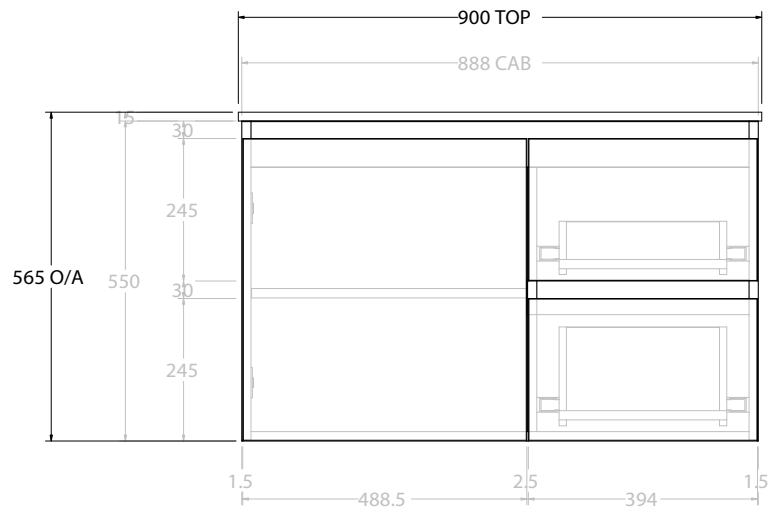

**Adp**

PRODUCT:	GLACIER DOOR & DRAWER TWIN 900 WALL HUNG CENTRE BASIN	
CODE:	LITE: GLLFCW0900WHCCM	PRO: GLPFCW0900WHCCM
MOUNTING:	WALL HUNG	
SIZE:	900W X 500D X 565H	
CONFIGURATION:	DOOR & DRAWER	
VERSION:	01	DATE: 08/16/22

TOP:	CAST MARBLE LAURETTA 900
BASIN POSITION:	CENTRE BASIN

NOTES:
ALL DIMENSIONS ARE NOMINAL AND SUBJECT TO CHANGE. DO NOT DRILL OR ROUGH IN UNTIL YOU HAVE RECEIVED AND MEASURED YOUR PRODUCT. ALL DIMENSIONS ARE IN MILLIMETRES. DO NOT MEASURE FROM DRAWING.

**Adp**

PRODUCT:	GLACIER DOOR & DRAWER TWIN 900 WALL HUNG OFFSET BASIN	
CODE:	LITE: GLLFCW0900WHLCM*	PRO: GLPFCW0900WHLCM*
MOUNTING:	WALL HUNG	
SIZE:	900W X 500D X 565H	
CONFIGURATION:	DOOR & DRAWER	
VERSION:	01	DATE: 08/16/22

TOP:	CAST MARBLE LAURETTA 900
BASIN POSITION:	OFFSET BASIN

NOTES:
ALL DIMENSIONS ARE NOMINAL AND SUBJECT TO CHANGE.
DO NOT DRILL OR ROUGH IN UNTIL YOU HAVE RECEIVED AND MEASURED YOUR PRODUCT.
ALL DIMENSIONS ARE IN MILLIMETRES.
DO NOT MEASURE FROM DRAWING.
*LEFT HAND OFFSET PICTURED, RIGHT HAND OFFSET IS SAME BUT MIRRORED (REPLACE CODE SUFFIX L, WITH R)