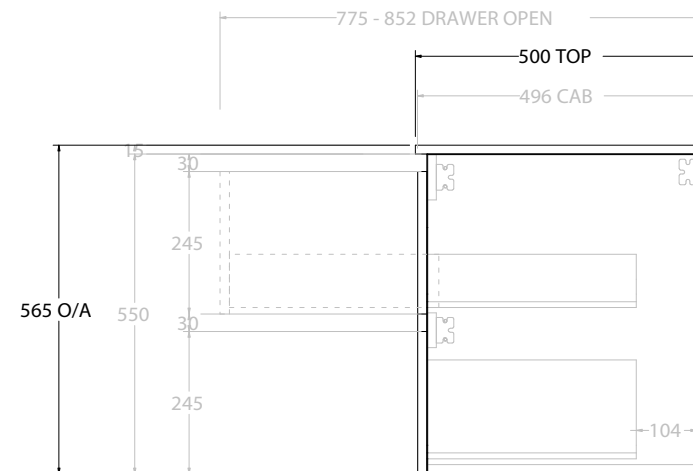

**Adp**

PRODUCT:	GLACIER DOOR & DRAWER TWIN 900 WALL HUNG CENTRE BASIN	
CODE:	LITE: GLLFCW0900WHCCM	PRO: GLPFCW0900WHCCM
MOUNTING:	WALL HUNG	
SIZE:	900W X 500D X 565H	
CONFIGURATION:	DOOR & DRAWER	
VERSION:	01	DATE: 08/16/22

TOP:	CAST MARBLE LAURETTA 900
BASIN POSITION:	CENTRE BASIN

NOTES:
ALL DIMENSIONS ARE NOMINAL AND SUBJECT TO CHANGE. DO NOT DRILL OR ROUGH IN UNTIL YOU HAVE RECEIVED AND MEASURED YOUR PRODUCT. ALL DIMENSIONS ARE IN MILLIMETRES. DO NOT MEASURE FROM DRAWING.

**Adp**

PRODUCT:	GLACIER DOOR & DRAWER TWIN 900 WALL HUNG OFFSET BASIN	
CODE:	LITE: GLLFCW0900WHLCM*	PRO: GLPFCW0900WHLCM*
MOUNTING:	WALL HUNG	
SIZE:	900W X 500D X 565H	
CONFIGURATION:	DOOR & DRAWER	
VERSION:	01	DATE: 08/16/22

TOP:	CAST MARBLE LAURETTA 900
BASIN POSITION:	OFFSET BASIN

NOTES:
ALL DIMENSIONS ARE NOMINAL AND SUBJECT TO CHANGE.
DO NOT DRILL OR ROUGH IN UNTIL YOU HAVE RECEIVED AND MEASURED YOUR PRODUCT.
ALL DIMENSIONS ARE IN MILLIMETRES.
DO NOT MEASURE FROM DRAWING.
*LEFT HAND OFFSET PICTURED, RIGHT HAND OFFSET IS SAME BUT MIRRORED (REPLACE CODE SUFFIX L, WITH R)