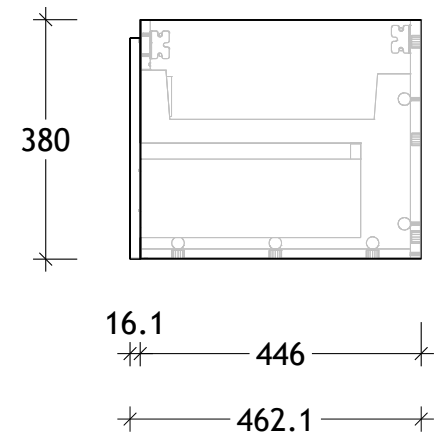

NAME:	GCSL1200WHS
SIZE:	1200
WK/WH:	WALL HUNG
CONFIGURATION:	CENTRE BASIN

PLEASE NOTE: Do not perform any plumbing rough in prior to taking delivery of your vanity, as all measurements are nominal and are subject to change. Measure exact locations from your vanity once it is on site. Due to the manufacturing nature of ceramic tops, size variation (+/-5mm) is to be expected, due to the 1200°C kiln vitrification process.