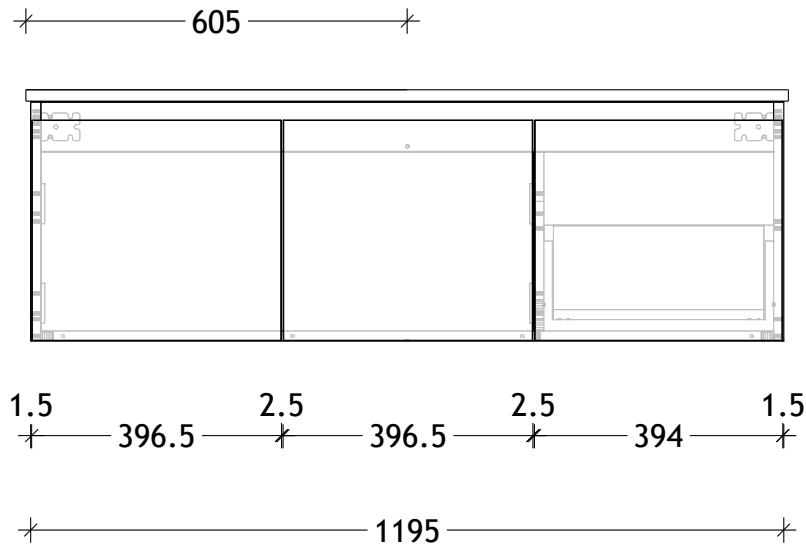

NAME:	GCSL1200WHS
SIZE:	1200
WK/WH:	WALL HUNG
CONFIGURATION:	CENTRE BASIN

PLEASE NOTE: Do not perform any plumbing rough in prior to taking delivery of your vanity, as all measurements are nominal and are subject to change. Measure exact locations from your vanity once it is on site. Due to the manufacturing nature of ceramic tops, size variation (+/-5mm) is to be expected, due to the 1200°C kiln vitrification process.