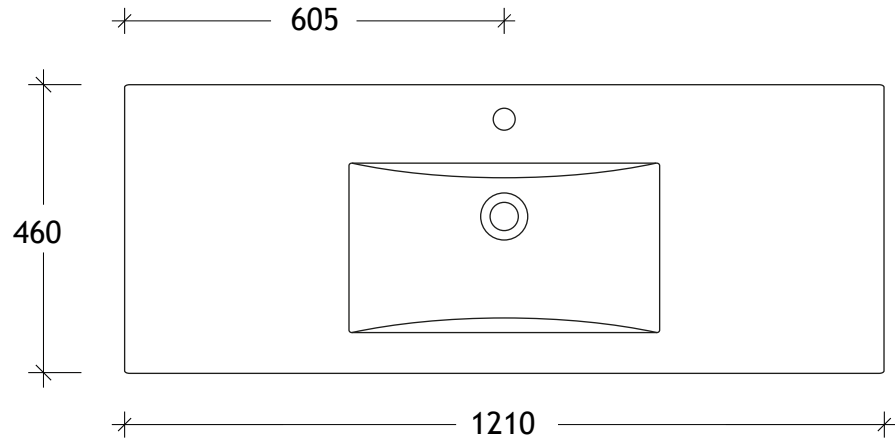

NAME:	GCSL1200WHS
SIZE:	1200
WK/WH:	WALL HUNG
CONFIGURATION:	CENTRE BASIN

PLEASE NOTE: Do not perform any plumbing rough in prior to taking delivery of your vanity, as all measurements are nominal and are subject to change. Measure exact locations from your vanity once it is on site. Due to the manufacturing nature of ceramic tops, size variation (+/-5mm) is to be expected, due to the 1200°C kiln vitrification process.