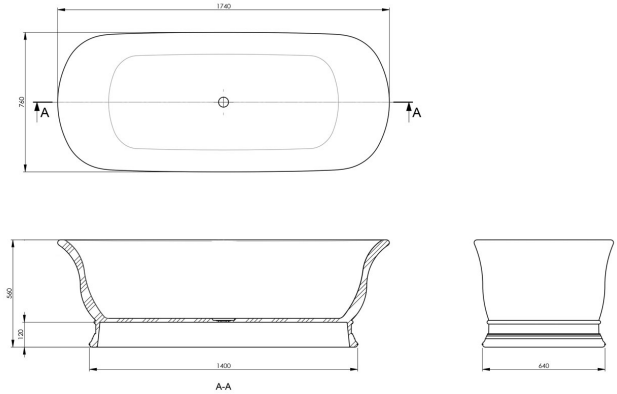

## Cambridge 174 x 76 TitanCast Freestanding Bath - Satin Silk White

**Code:** CA1740TCB

TRADITIONAL & HAMPTONS STYLE SPECIALISTS

### Specifications

- Material: TitanCast Solid Surface
- Inclusions: Adjustable flexible outlet pipe to connect
- Requires Waste: 40mm waste without overflow
- Optional TitanCast Pop-Up Waste is also available
- Bath Weight: 118kg
- Water capacity: 180 Litres/180kg
- Made in South Africa
- Satin Silk is stocked in Australia
- Gloss white and special finish colours are available on request.
- Leadtime: 16-18 weeks from date of order for gloss white and special finishes.