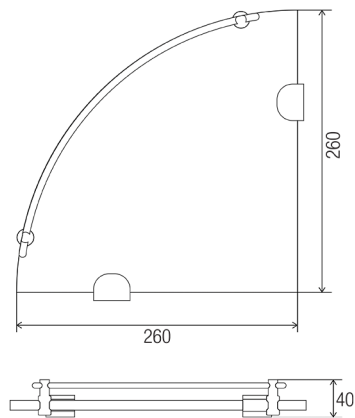

**DIMENSIONS**

**INDICATIVE IMAGE**

**GLASS CORNER SHELF**

**Product Code - Finish**

- BA 739 C - Chrome

**Spare parts**

- BA 739 C B0 - Barrier only
- BA 769 C - Mount brackets - pair

**Features**

- 260 mm x 260 mm shelf with barrier
- 10 mm clear tempered glass
- Brass construction
- Chrome plated finish
- Stainless steel fixings supplied

**Compliance**

- Not required for sale

**Warranty**

See Con-Serv warranty policy for full details.