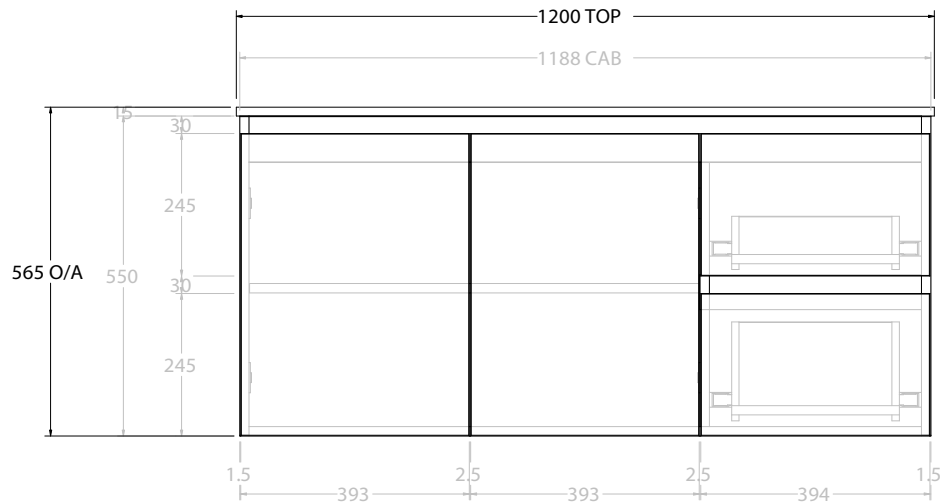

Adp

PRODUCT:	GLACIER DOOR & DRAWER TWIN 1200 WALL HUNG CENTRE BASIN	
CODE:	LITE: GLLFCW1200WHCCM	PRO: GLPFCW1200WHCCM
MOUNTING:	WALL HUNG	
SIZE:	1200W X 500D X 565H	
CONFIGURATION:	DOOR & DRAWER	
VERSION:	01	DATE: 08/16/22

TOP:	CAST MARBLE LAURETTA 1200
BASIN POSITION:	CENTRE BASIN

NOTES:
ALL DIMENSIONS ARE NOMINAL AND SUBJECT TO CHANGE. DO NOT DRILL OR ROUGH IN UNTIL YOU HAVE RECEIVED AND MEASURED YOUR PRODUCT. ALL DIMENSIONS ARE IN MILLIMETRES. DO NOT MEASURE FROM DRAWING.

PRODUCT:	GLACIER DOOR & DRAWER TWIN 1200 WALL HUNG OFFSET BASIN	
CODE:	LITE: GLLFCW1200WHLCM*	PRO: GLPFCW1200WHLCM*
MOUNTING:	WALL HUNG	
SIZE:	1200W X 500D X 565H	
CONFIGURATION:	DOOR & DRAWER	
VERSION:	01	DATE: 08/16/22

TOP:	CAST MARBLE LAURETTA 1200
BASIN POSITION:	OFFSET BASIN

NOTES:
ALL DIMENSIONS ARE NOMINAL AND SUBJECT TO CHANGE.
DO NOT DRILL OR ROUGH IN UNTIL YOU HAVE RECEIVED AND MEASURED YOUR PRODUCT.
ALL DIMENSIONS ARE IN MILLIMETRES.
DO NOT MEASURE FROM DRAWING.
*LEFT HAND OFFSET PICTURED, RIGHT HAND OFFSET IS SAME BUT MIRRORED (REPLACE CODE SUFFIX L, WITH R)