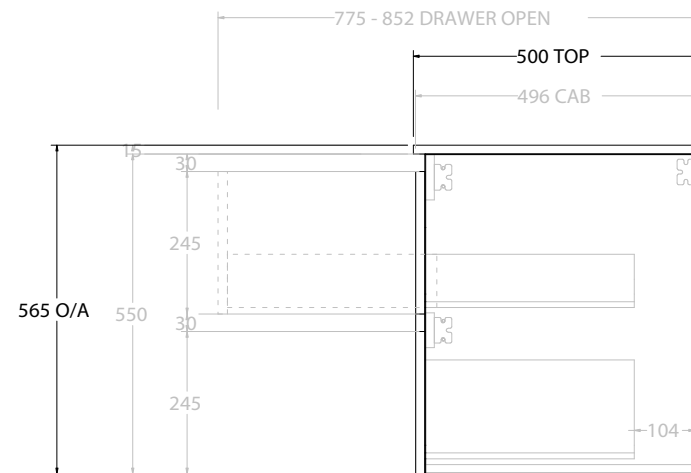

Adp

PRODUCT:	GLACIER DOOR & DRAWER TWIN 1200 WALL HUNG CENTRE BASIN	
CODE:	LITE: GLLFCW1200WHCCM	PRO: GLPFCW1200WHCCM
MOUNTING:	WALL HUNG	
SIZE:	1200W X 500D X 565H	
CONFIGURATION:	DOOR & DRAWER	
VERSION:	01	DATE: 08/16/22

TOP:	CAST MARBLE LAURETTA 1200
BASIN POSITION:	CENTRE BASIN

NOTES:
ALL DIMENSIONS ARE NOMINAL AND SUBJECT TO CHANGE. DO NOT DRILL OR ROUGH IN UNTIL YOU HAVE RECEIVED AND MEASURED YOUR PRODUCT. ALL DIMENSIONS ARE IN MILLIMETRES. DO NOT MEASURE FROM DRAWING.

PRODUCT:	GLACIER DOOR & DRAWER TWIN 1200 WALL HUNG OFFSET BASIN	
CODE:	LITE: GLLFCW1200WHLCM*	PRO: GLPFCW1200WHLCM*
MOUNTING:	WALL HUNG	
SIZE:	1200W X 500D X 565H	
CONFIGURATION:	DOOR & DRAWER	
VERSION:	01	DATE: 08/16/22

TOP:	CAST MARBLE LAURETTA 1200
BASIN POSITION:	OFFSET BASIN

NOTES:
ALL DIMENSIONS ARE NOMINAL AND SUBJECT TO CHANGE.
DO NOT DRILL OR ROUGH IN UNTIL YOU HAVE RECEIVED AND MEASURED YOUR PRODUCT.
ALL DIMENSIONS ARE IN MILLIMETRES.
DO NOT MEASURE FROM DRAWING.
*LEFT HAND OFFSET PICTURED, RIGHT HAND OFFSET IS SAME BUT MIRRORED (REPLACE CODE SUFFIX L, WITH R)