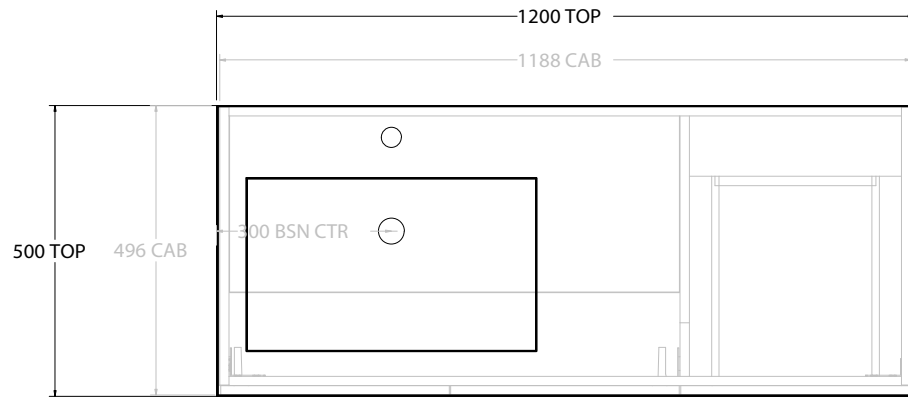

Adp

PRODUCT:	GLACIER DOOR & DRAWER TWIN 1200 WALL HUNG CENTRE BASIN	
CODE:	LITE: GLLFCW1200WHCCM	PRO: GLPFCW1200WHCCM
MOUNTING:	WALL HUNG	
SIZE:	1200W X 500D X 565H	
CONFIGURATION:	DOOR & DRAWER	
VERSION:	01	DATE: 08/16/22

TOP:	CAST MARBLE LAURETTA 1200
BASIN POSITION:	CENTRE BASIN

NOTES:
ALL DIMENSIONS ARE NOMINAL AND SUBJECT TO CHANGE. DO NOT DRILL OR ROUGH IN UNTIL YOU HAVE RECEIVED AND MEASURED YOUR PRODUCT. ALL DIMENSIONS ARE IN MILLIMETRES. DO NOT MEASURE FROM DRAWING.

PRODUCT:	GLACIER DOOR & DRAWER TWIN 1200 WALL HUNG OFFSET BASIN	
CODE:	LITE: GLLFCW1200WHLCM*	PRO: GLPFCW1200WHLCM*
MOUNTING:	WALL HUNG	
SIZE:	1200W X 500D X 565H	
CONFIGURATION:	DOOR & DRAWER	
VERSION:	01	DATE: 08/16/22

TOP:	CAST MARBLE LAURETTA 1200
BASIN POSITION:	OFFSET BASIN

NOTES:
ALL DIMENSIONS ARE NOMINAL AND SUBJECT TO CHANGE.
DO NOT DRILL OR ROUGH IN UNTIL YOU HAVE RECEIVED AND MEASURED YOUR PRODUCT.
ALL DIMENSIONS ARE IN MILLIMETRES.
DO NOT MEASURE FROM DRAWING.
*LEFT HAND OFFSET PICTURED, RIGHT HAND OFFSET IS SAME BUT MIRRORED (REPLACE CODE SUFFIX L, WITH R)