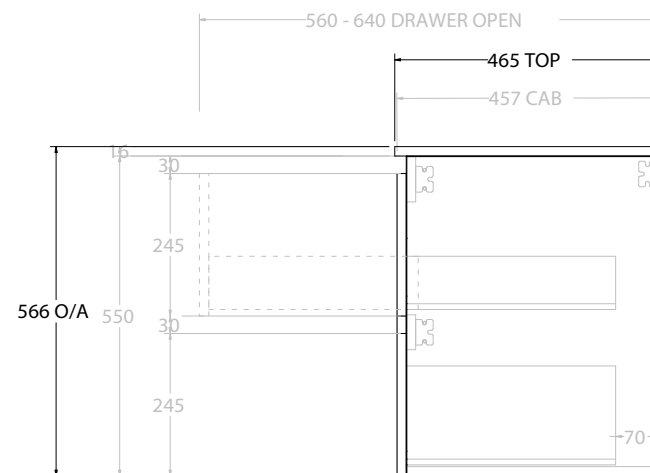

Adp

PRODUCT:	GLACIER DOOR & DRAWER TWIN 1500 WALL HUNG CENTRE BASIN	
CODE:	LITE: GLLFCW1500WHCCE	PRO: GLPFCW1500WHCCE
MOUNTING:	WALL HUNG	
SIZE:	1515W X 465D X 566H	
CONFIGURATION:	DOOR & DRAWER	
VERSION:	02	DATE: 15/03/2023

TOP:	CERAMIC GLACIER 1500
BASIN POSITION:	CENTRE BASIN

NOTES:
ALL DIMENSIONS ARE NOMINAL AND SUBJECT TO CHANGE. DO NOT DRILL OR ROUGH IN UNTIL YOU HAVE RECEIVED AND MEASURED YOUR PRODUCT. ALL DIMENSIONS ARE IN MILLIMETRES. DO NOT MEASURE FROM DRAWING.

Adp

PRODUCT:	GLACIER DOOR & DRAWER TWIN 1500 WALL HUNG DOUBLE BASIN	
CODE:	LITE: GLLFCW1500WHDCE	PRO: GLPFCW1500WHDCE
MOUNTING:	WALL HUNG	
SIZE:	1515W X 465D X 566H	
CONFIGURATION:	DOOR & DRAWER	
VERSION: 02	DATE:	15/03/2023

TOP:	CERAMIC GLACIER 1500
BASIN POSITION:	DOUBLE BASIN

NOTES:
ALL DIMENSIONS ARE NOMINAL AND SUBJECT TO CHANGE. DO NOT DRILL OR ROUGH IN UNTIL YOU HAVE RECEIVED AND MEASURED YOUR PRODUCT. ALL DIMENSIONS ARE IN MILLIMETRES. DO NOT MEASURE FROM DRAWING.