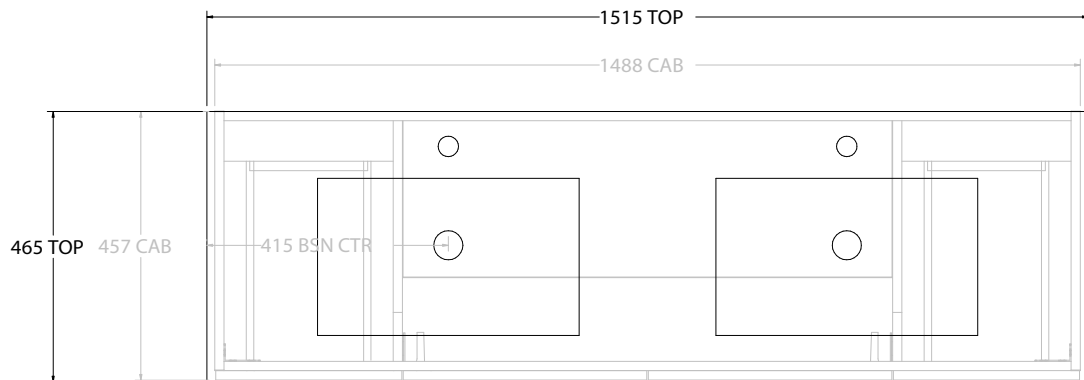

Adp

PRODUCT:	GLACIER DOOR & DRAWER TWIN 1500 WALL HUNG CENTRE BASIN	
CODE:	LITE: GLLFCW1500WHCCE	PRO: GLPFCW1500WHCCE
MOUNTING:	WALL HUNG	
SIZE:	1515W X 465D X 566H	
CONFIGURATION:	DOOR & DRAWER	
VERSION:	02	DATE: 15/03/2023

TOP:	CERAMIC GLACIER 1500
BASIN POSITION:	CENTRE BASIN

NOTES:
ALL DIMENSIONS ARE NOMINAL AND SUBJECT TO CHANGE. DO NOT DRILL OR ROUGH IN UNTIL YOU HAVE RECEIVED AND MEASURED YOUR PRODUCT. ALL DIMENSIONS ARE IN MILLIMETRES. DO NOT MEASURE FROM DRAWING.

Adp

PRODUCT:	GLACIER DOOR & DRAWER TWIN 1500 WALL HUNG DOUBLE BASIN	
CODE:	LITE: GLLFCW1500WHDCE	PRO: GLPFCW1500WHDCE
MOUNTING:	WALL HUNG	
SIZE:	1515W X 465D X 566H	
CONFIGURATION:	DOOR & DRAWER	
VERSION: 02	DATE:	15/03/2023

TOP:	CERAMIC GLACIER 1500
BASIN POSITION:	DOUBLE BASIN

NOTES:
ALL DIMENSIONS ARE NOMINAL AND SUBJECT TO CHANGE. DO NOT DRILL OR ROUGH IN UNTIL YOU HAVE RECEIVED AND MEASURED YOUR PRODUCT. ALL DIMENSIONS ARE IN MILLIMETRES. DO NOT MEASURE FROM DRAWING.