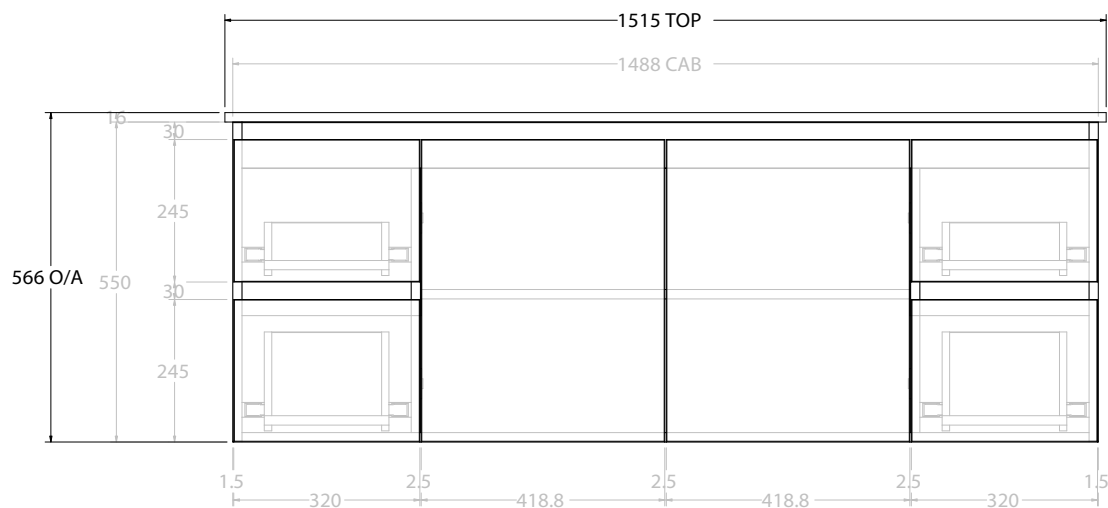

Adp

PRODUCT:	GLACIER DOOR & DRAWER TWIN 1500 WALL HUNG CENTRE BASIN	
CODE:	LITE: GLLFCW1500WHCCE	PRO: GLPFCW1500WHCCE
MOUNTING:	WALL HUNG	
SIZE:	1515W X 465D X 566H	
CONFIGURATION:	DOOR & DRAWER	
VERSION:	02	DATE: 15/03/2023

TOP:	CERAMIC GLACIER 1500
BASIN POSITION:	CENTRE BASIN

NOTES:
ALL DIMENSIONS ARE NOMINAL AND SUBJECT TO CHANGE. DO NOT DRILL OR ROUGH IN UNTIL YOU HAVE RECEIVED AND MEASURED YOUR PRODUCT. ALL DIMENSIONS ARE IN MILLIMETRES. DO NOT MEASURE FROM DRAWING.

Adp

PRODUCT:	GLACIER DOOR & DRAWER TWIN 1500 WALL HUNG DOUBLE BASIN	
CODE:	LITE: GLLFCW1500WHDCE	PRO: GLPFCW1500WHDCE
MOUNTING:	WALL HUNG	
SIZE:	1515W X 465D X 566H	
CONFIGURATION:	DOOR & DRAWER	
VERSION: 02	DATE:	15/03/2023

TOP:	CERAMIC GLACIER 1500
BASIN POSITION:	DOUBLE BASIN

NOTES:
ALL DIMENSIONS ARE NOMINAL AND SUBJECT TO CHANGE. DO NOT DRILL OR ROUGH IN UNTIL YOU HAVE RECEIVED AND MEASURED YOUR PRODUCT. ALL DIMENSIONS ARE IN MILLIMETRES. DO NOT MEASURE FROM DRAWING.