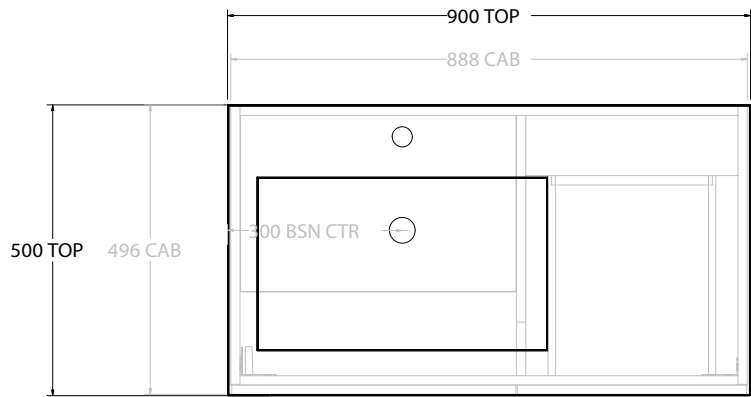

Adp

PRODUCT:	GLACIER DOOR & DRAWER TRIO 900 FLOOR MOUNT CENTRE BASIN	
CODE:	LITE: GLLFCT0900WKCCM	PRO: GLPFCT0900WKCCM
MOUNTING:	FLOOR MOUNT	
SIZE:	900W X 500D X 895H	
CONFIGURATION:	DOOR & DRAWER	
VERSION:	01	DATE: 08/17/22

TOP:	CAST MARBLE LAURETTA 900
BASIN POSITION:	CENTRE BASIN

NOTES:
ALL DIMENSIONS ARE NOMINAL AND SUBJECT TO CHANGE. DO NOT DRILL OR ROUGH IN UNTIL YOU HAVE RECEIVED AND MEASURED YOUR PRODUCT. ALL DIMENSIONS ARE IN MILLIMETRES. DO NOT MEASURE FROM DRAWING.

PRODUCT:	GLACIER DOOR & DRAWER TRIO 900 FLOOR MOUNT OFFSET BASIN	
CODE:	LITE: GLLFCT0900WKLCM*	PRO: GLPFCT0900WKLCM*
MOUNTING:	FLOOR MOUNT	
SIZE:	900W X 500D X 895H	
CONFIGURATION:	DOOR & DRAWER	
VERSION:	01	DATE: 08/17/22

TOP:	CAST MARBLE LAURETTA 900
BASIN POSITION:	OFFSET BASIN

NOTES:
ALL DIMENSIONS ARE NOMINAL AND SUBJECT TO CHANGE.
DO NOT DRILL OR ROUGH IN UNTIL YOU HAVE RECEIVED AND MEASURED YOUR PRODUCT.
ALL DIMENSIONS ARE IN MILLIMETRES.
DO NOT MEASURE FROM DRAWING.
*LEFT HAND OFFSET PICTURED, RIGHT HAND OFFSET IS SAME BUT MIRRORED (REPLACE CODE SUFFIX LCM, WITH RCM)