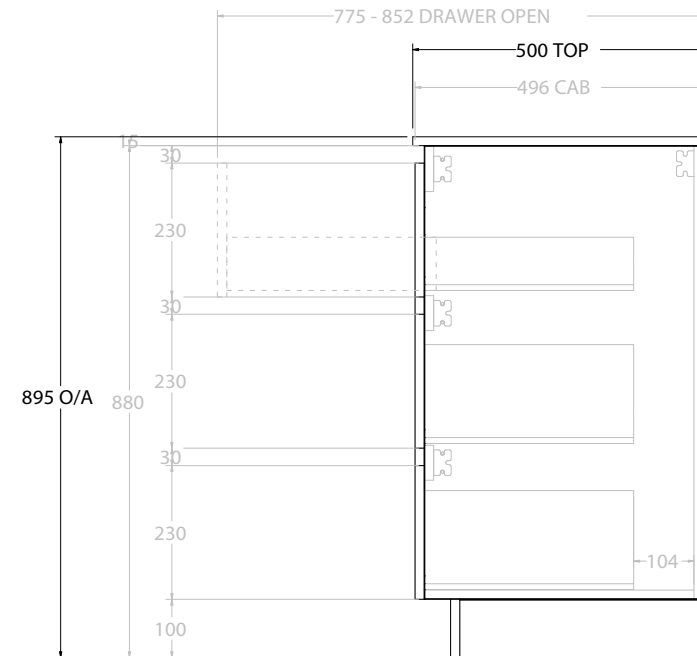

Adp

PRODUCT:	GLACIER DOOR & DRAWER TRIO 900 FLOOR MOUNT CENTRE BASIN	
CODE:	LITE: GLLFCT0900WKCCM	PRO: GLPFCT0900WKCCM
MOUNTING:	FLOOR MOUNT	
SIZE:	900W X 500D X 895H	
CONFIGURATION:	DOOR & DRAWER	
VERSION:	01	DATE: 08/17/22

TOP:	CAST MARBLE LAURETTA 900
BASIN POSITION:	CENTRE BASIN

NOTES:
ALL DIMENSIONS ARE NOMINAL AND SUBJECT TO CHANGE. DO NOT DRILL OR ROUGH IN UNTIL YOU HAVE RECEIVED AND MEASURED YOUR PRODUCT. ALL DIMENSIONS ARE IN MILLIMETRES. DO NOT MEASURE FROM DRAWING.

PRODUCT:	GLACIER DOOR & DRAWER TRIO 900 FLOOR MOUNT OFFSET BASIN	
CODE:	LITE: GLLFCT0900WKLCM*	PRO: GLPFCT0900WKLCM*
MOUNTING:	FLOOR MOUNT	
SIZE:	900W X 500D X 895H	
CONFIGURATION:	DOOR & DRAWER	
VERSION:	01	DATE: 08/17/22

TOP:	CAST MARBLE LAURETTA 900
BASIN POSITION:	OFFSET BASIN

NOTES:
ALL DIMENSIONS ARE NOMINAL AND SUBJECT TO CHANGE.
DO NOT DRILL OR ROUGH IN UNTIL YOU HAVE RECEIVED AND MEASURED YOUR PRODUCT.
ALL DIMENSIONS ARE IN MILLIMETRES.
DO NOT MEASURE FROM DRAWING.
*LEFT HAND OFFSET PICTURED, RIGHT HAND OFFSET IS SAME BUT MIRRORED (REPLACE CODE SUFFIX LCM, WITH RCM)