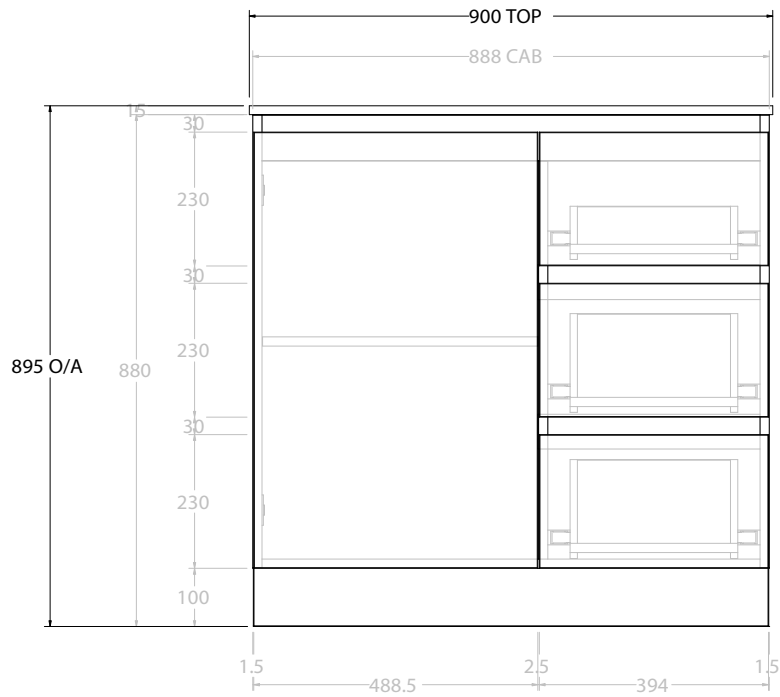

Adp

PRODUCT:	GLACIER DOOR & DRAWER TRIO 900 FLOOR MOUNT CENTRE BASIN	
CODE:	LITE: GLLFCT0900WKCCM	PRO: GLPFCT0900WKCCM
MOUNTING:	FLOOR MOUNT	
SIZE:	900W X 500D X 895H	
CONFIGURATION:	DOOR & DRAWER	
VERSION:	01	DATE: 08/17/22

TOP:	CAST MARBLE LAURETTA 900
BASIN POSITION:	CENTRE BASIN

NOTES:
ALL DIMENSIONS ARE NOMINAL AND SUBJECT TO CHANGE. DO NOT DRILL OR ROUGH IN UNTIL YOU HAVE RECEIVED AND MEASURED YOUR PRODUCT. ALL DIMENSIONS ARE IN MILLIMETRES. DO NOT MEASURE FROM DRAWING.

PRODUCT:	GLACIER DOOR & DRAWER TRIO 900 FLOOR MOUNT OFFSET BASIN	
CODE:	LITE: GLLFCT0900WKLCM*	PRO: GLPFCT0900WKLCM*
MOUNTING:	FLOOR MOUNT	
SIZE:	900W X 500D X 895H	
CONFIGURATION:	DOOR & DRAWER	
VERSION:	01	DATE: 08/17/22

TOP:	CAST MARBLE LAURETTA 900
BASIN POSITION:	OFFSET BASIN

NOTES:
ALL DIMENSIONS ARE NOMINAL AND SUBJECT TO CHANGE.
DO NOT DRILL OR ROUGH IN UNTIL YOU HAVE RECEIVED AND MEASURED YOUR PRODUCT.
ALL DIMENSIONS ARE IN MILLIMETRES.
DO NOT MEASURE FROM DRAWING.
*LEFT HAND OFFSET PICTURED, RIGHT HAND OFFSET IS SAME BUT MIRRORED (REPLACE CODE SUFFIX LCM, WITH RCM)