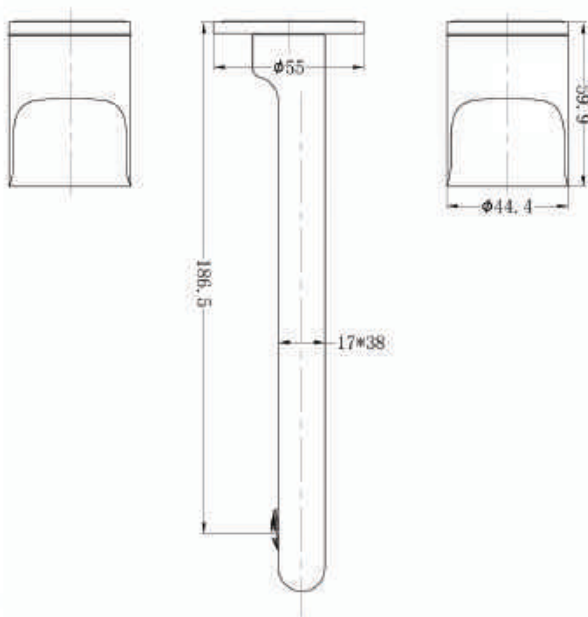

PEARL WALL BASIN MIXER

SPECIFICATION

PRODUCT CODE	YSW2017-07A
WELS RATING	6 STAR 4.5L/MIN
WATERMARK LICENSE	WM-060073
TEMPERATURE RATING	MIN 1°C-MAX 75°C
PRESSURE RATING	MIN 150KPa-MAX 500KPa

FINISH

	NR201707aCH	chrome
	NR201707aBRG	brushed rose gold
	NR201707aGM	gun metal

PACKAGING INCLUDES

- 1x spout set
- 1x spout plate
- 1x POM washer (for spout)
- 2x body set
- 2x valve
- 1x allen key
- 1x cartridge cutting metric block

Dimensions are nominal measurements only.

Versions: 2019.12