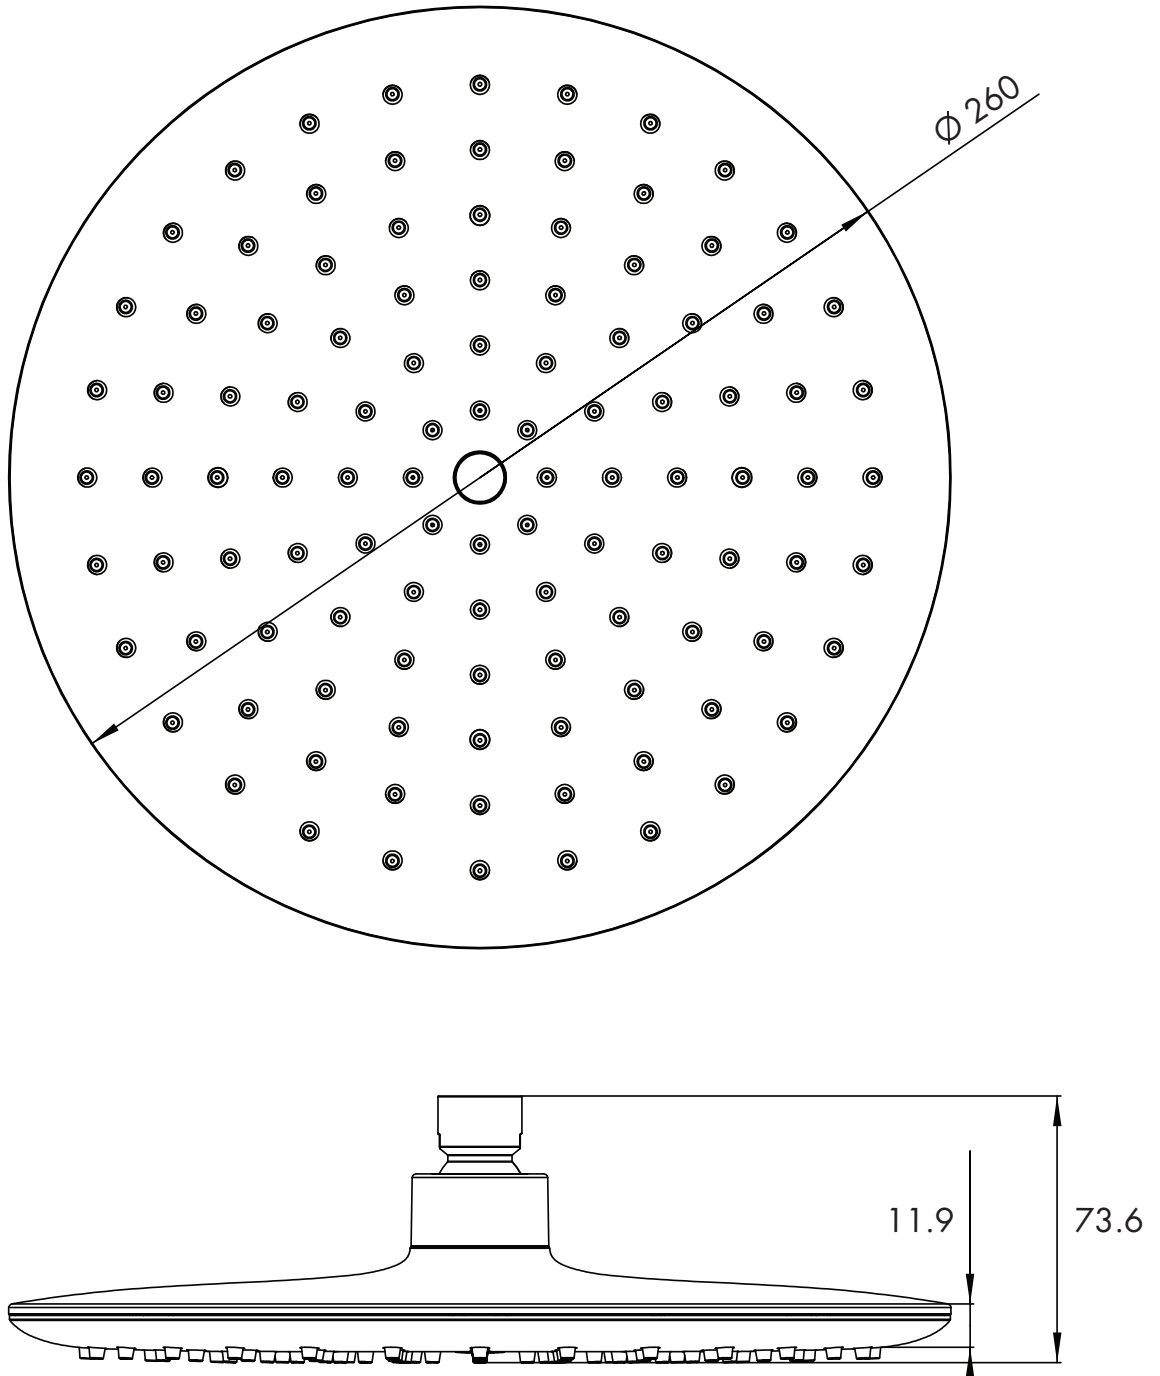

WILLOW SHOWER HEAD

D12011B

DISTRIBUTED BY COLLIS MARKETING SERVICE

QUEENSLAND: BETHANIA T: 07 3805 6664 E: sales@collismarketing.com.au

VICTORIA: WEST HEIDELBERG T: 03 9457 3130 E: orders@collismarketing.com.au