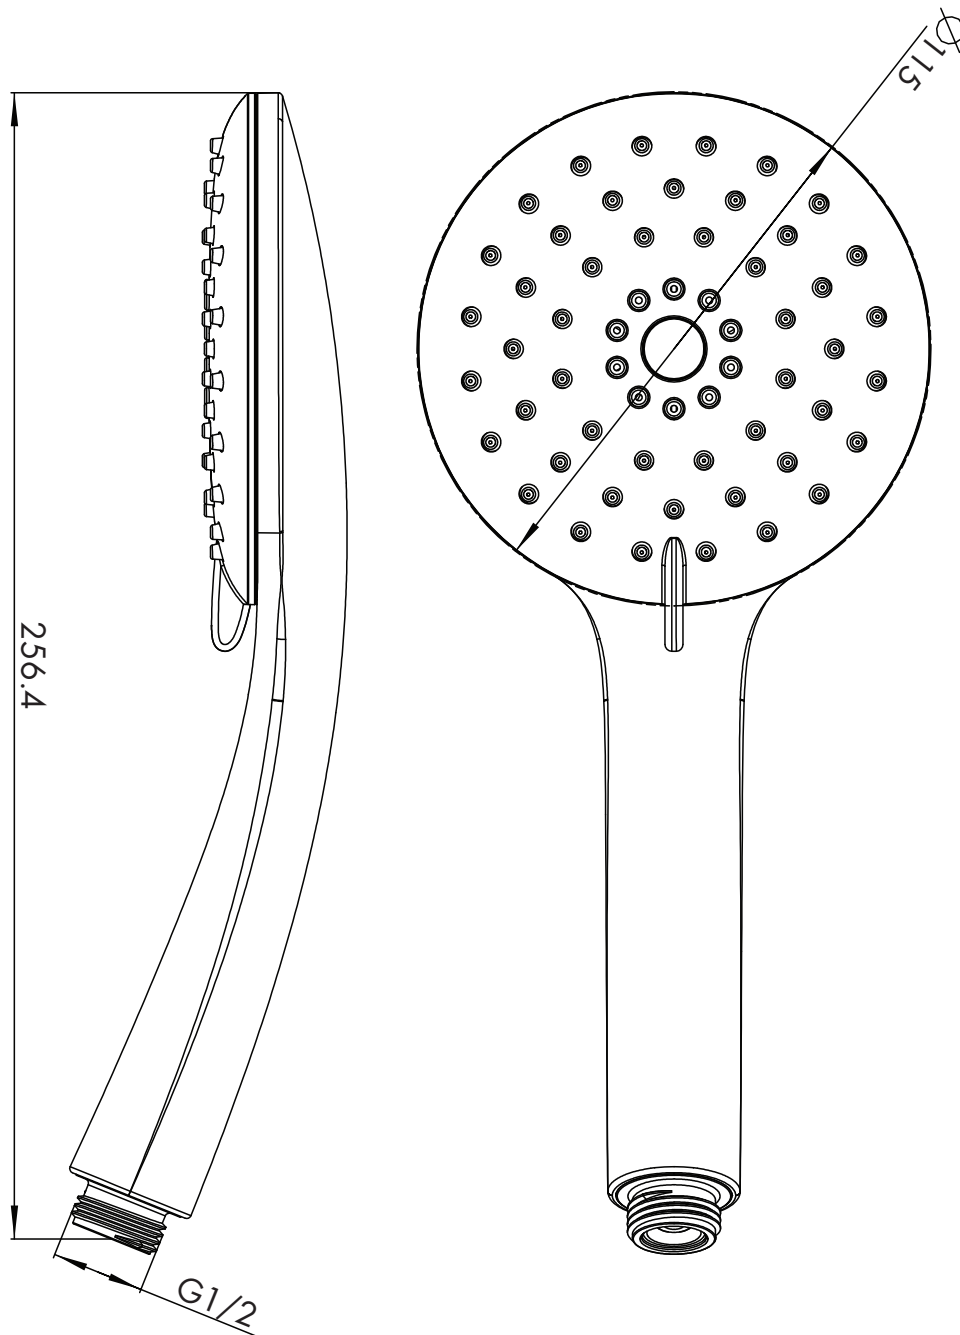

WILLOW 3F HANDSET

H20013B

DISTRIBUTED BY COLLIS MARKETING SERVICE

QUEENSLAND: BETHANIA T: 07 3805 6664 E: sales@collismarketing.com.au

VICTORIA: WEST HEIDELBERG T: 03 9457 3130 E: orders@collismarketing.com.au