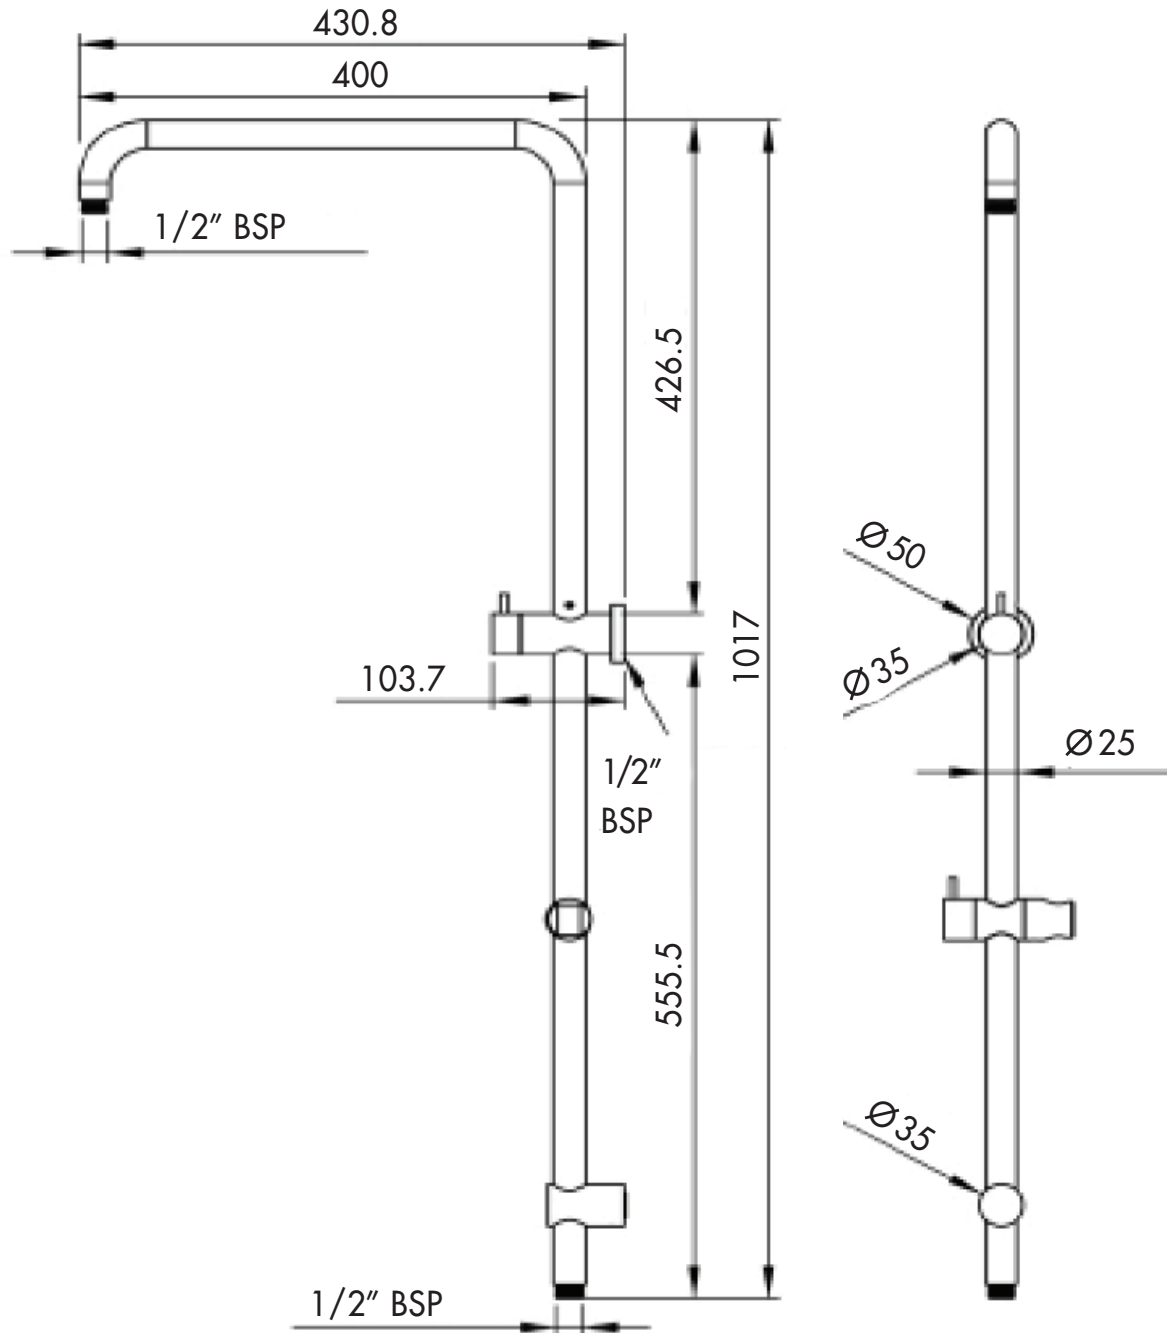

FULL COMBO RAIL

DISTRIBUTED BY COLLIS MARKETING SERVICE

QUEENSLAND: BETHANIA T: 07 3805 6664 E: sales@collismarketing.com.au

VICTORIA: WEST HEIDELBERG T: 03 9457 3130 E: orders@collismarketing.com.au

WILLOW SHOWER HEAD