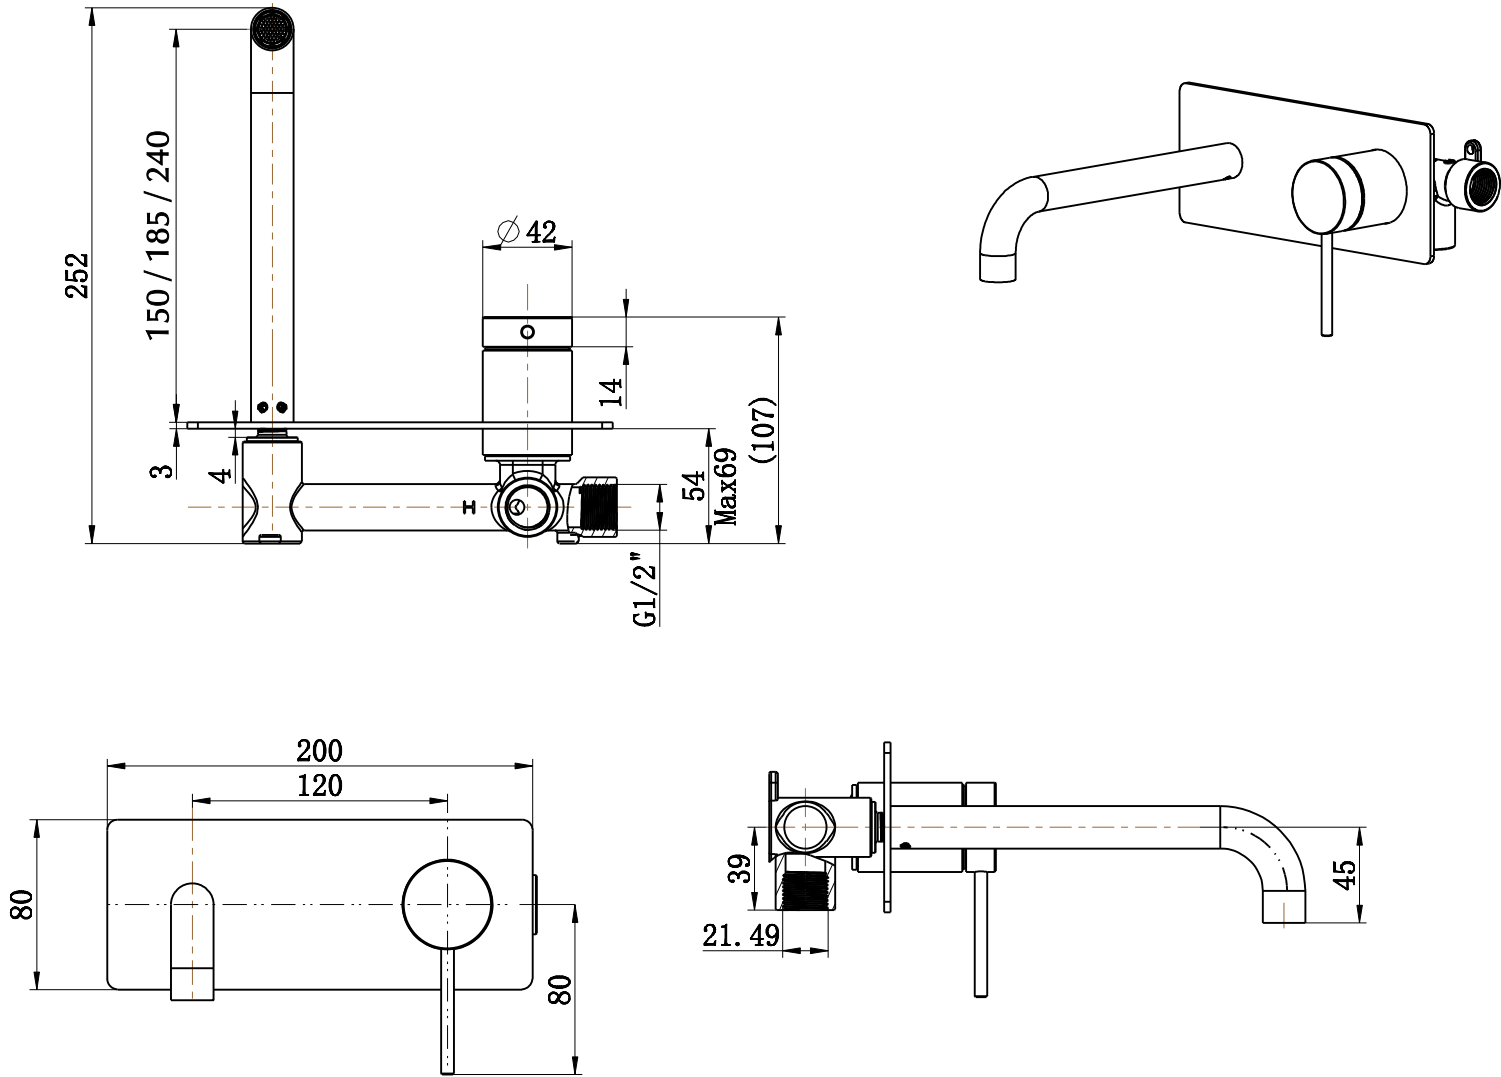

MICA WALL BASIN / BATH MIXER

CODE- WBC-P-5

Spout also available in  
150mm and 240mm

BELAVISTA